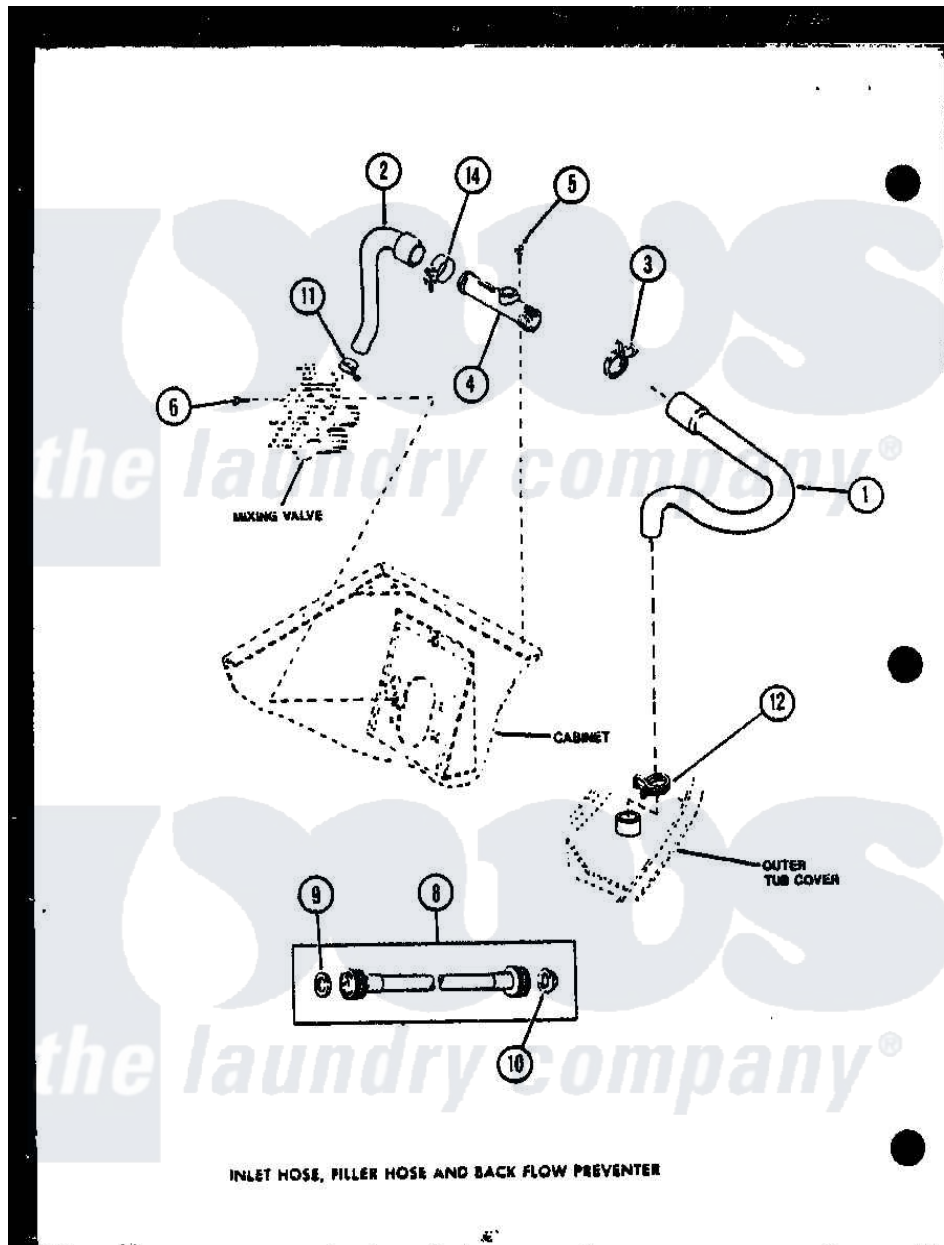

Amana LWD553L (BOM: P1122906W L) 02 - INLET HOSE

Amana Residential Amana LWD553L (BOM: P1122906W L) Washer Parts Parts Diagram 02 - INLET HOSE
 Click on the part number to view part

| Item | Original Part Number | Replaced By | Status | Part Description |
|------|----------------------|---------------------------|---------------|-----------------------------|
| 1 | R0606556 | 33186 | | Hose, Water Inlet |
| 2 | R0606503 | 27183 | | Hose, Mixing Valve |
| 3 | R0601541 | 285655 | | Clamp, Hose |
| 4 | R0605507 | 34280 | | Assembly, Backflow Prevento |
| 5 | R0600004 | W10116760 | | Screw |
| 6 | R0600009 | | Not Available | SCREW |
| 8 | R0606504 | 202860 | | Inlet Hose Assembly |
| 9 | R0600505 | Y013783 | | Washer, Inlet Hose |
| 10 | R0600504 | 22002960 | | Strainer, Washer Inlet |
| 11 | R0601505 | 285655 | | Clamp, Hose |
| 12 | R0601542 | 29210 | | Hose Clamp |
| 14 | R0601505 | 285655 | | Clamp, Hose |