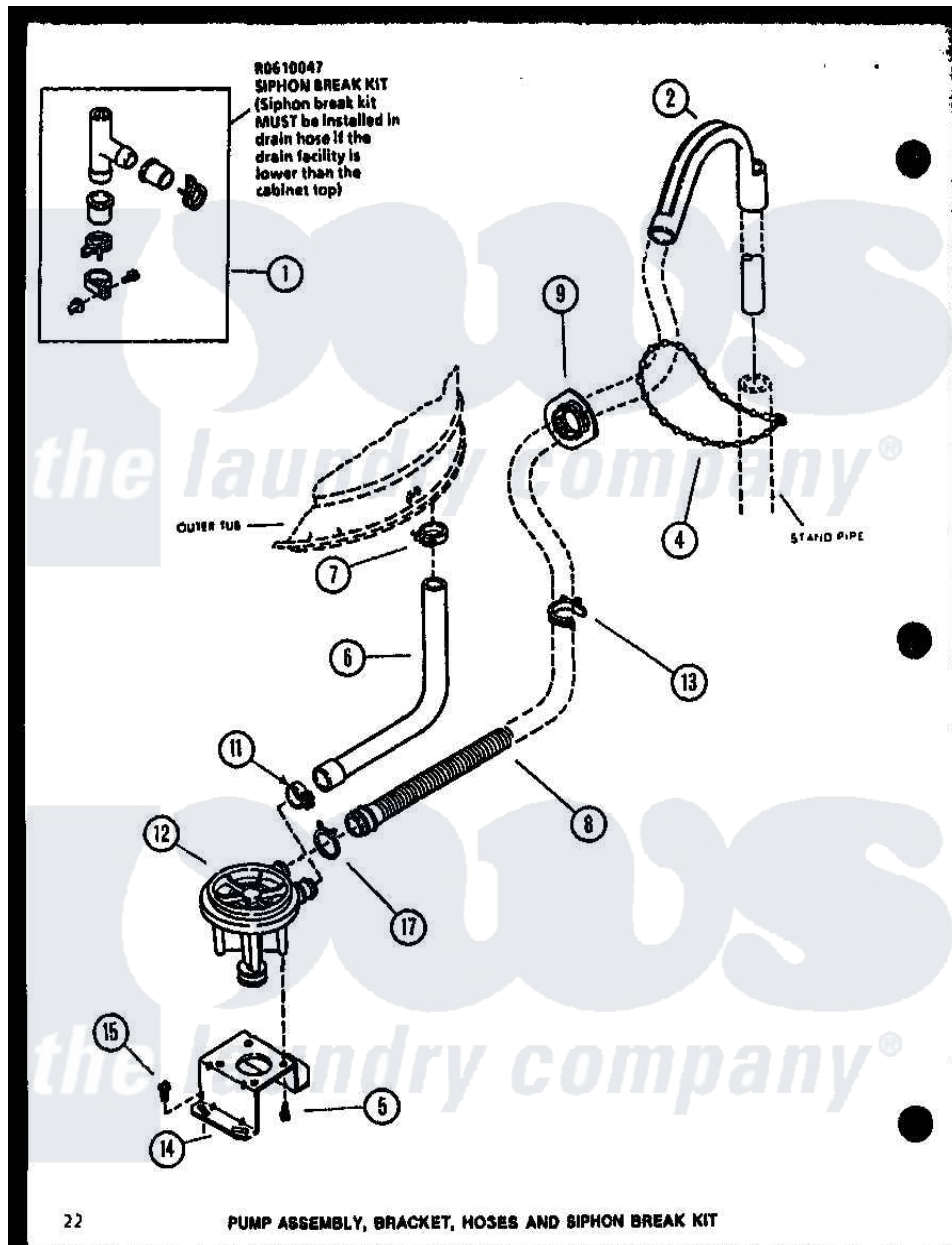

Amana LWD553L (BOM: P1122906W L) 10 - PUMP ASSY

Amana Residential Amana LWD553L (BOM: P1122906W L) Washer Parts Parts Diagram 10 - PUMP ASSY
 Click on the part number to view part

Item	Original Part Number	Replaced By	Status	Part Description
1	R0610047	76660		Break-Sphn
2	R0603615	22003814		Retainer, Drain Hose
4	R0603616	8539404		Tie-Wire
5	R0600109	31098		Screw, 10-10 5/8 Unslot
6	R0606514		Not Available	HOSE
7	R0601549	285655		Clamp, Hose
8	R0606558	39953		Hose- Drai
9	R0603617	32219		Relief, Strain
11	R0601516	285655		Clamp, Hose
12	R0610503	31969		Assembly, Pump NA
13	R0601550		Not Available	CLAMP HOSE RETAINER
14	R0605524	27105		Bracket, Pump Mounting
15	R0600098	27001200		Screw
17	R0601551	285655		Clamp, Hose