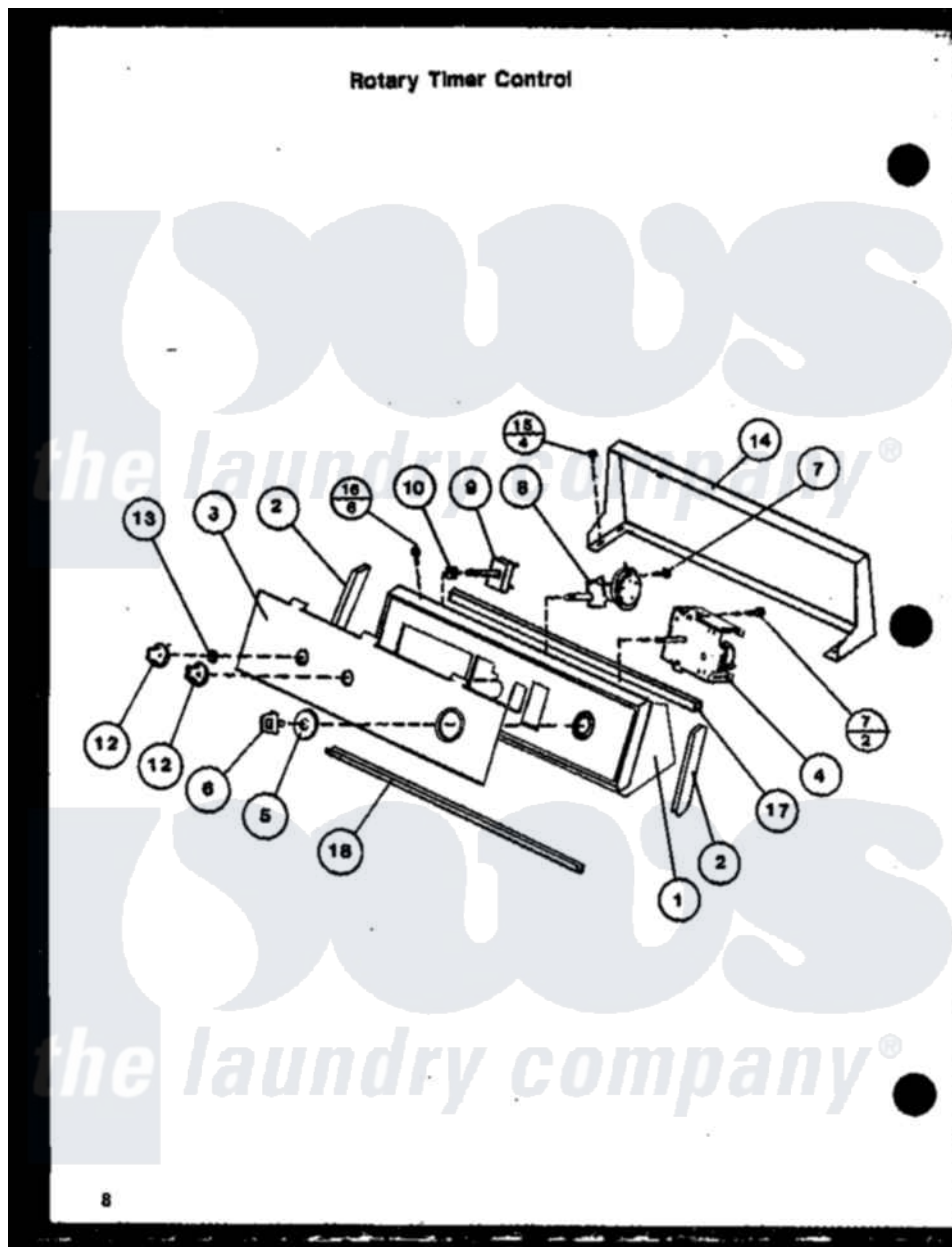

Amana LWD553L (BOM: P1122918W) 07 - ROTARY TIMER CONTROL

Amana Residential Amana LWD553L (BOM: P1122918W) Washer Parts Parts Diagram 07 - ROTARY TIMER CONTROL
 Click on the part number to view part

Item	Original Part Number	Replaced By	Status	Part Description
1	33122			Hood And Mounting Plate
2	31249		Not Available	CAP,END-L.H.-CHROME
"	31248			Cap, End-RH-Chrome
3	32897		Not Available	PANEL,GRAPHIC-AMANA
4	32039			Timer, 4 Cycle
5	33128		Not Available	ASSY,TIMER SKIRT&RING-
6	33126		Not Available	KNOB, TIMER
7	31260			Screw, No.8 X 3/8 Ind H
8	31266			Switch, Pressure-Rotary
9	32189			Switch, Temp
11	23962	W10116760		Screw
12	33117		Not Available	ASSY,KNOB-ROTARY-GRAY
13	10519		Not Available	RETAINER
14	33619		Not Available	CONTROL HOOD REAR PANEL
15	23962	W10116760		Screw
				SCREW, No. 8 X 3/8