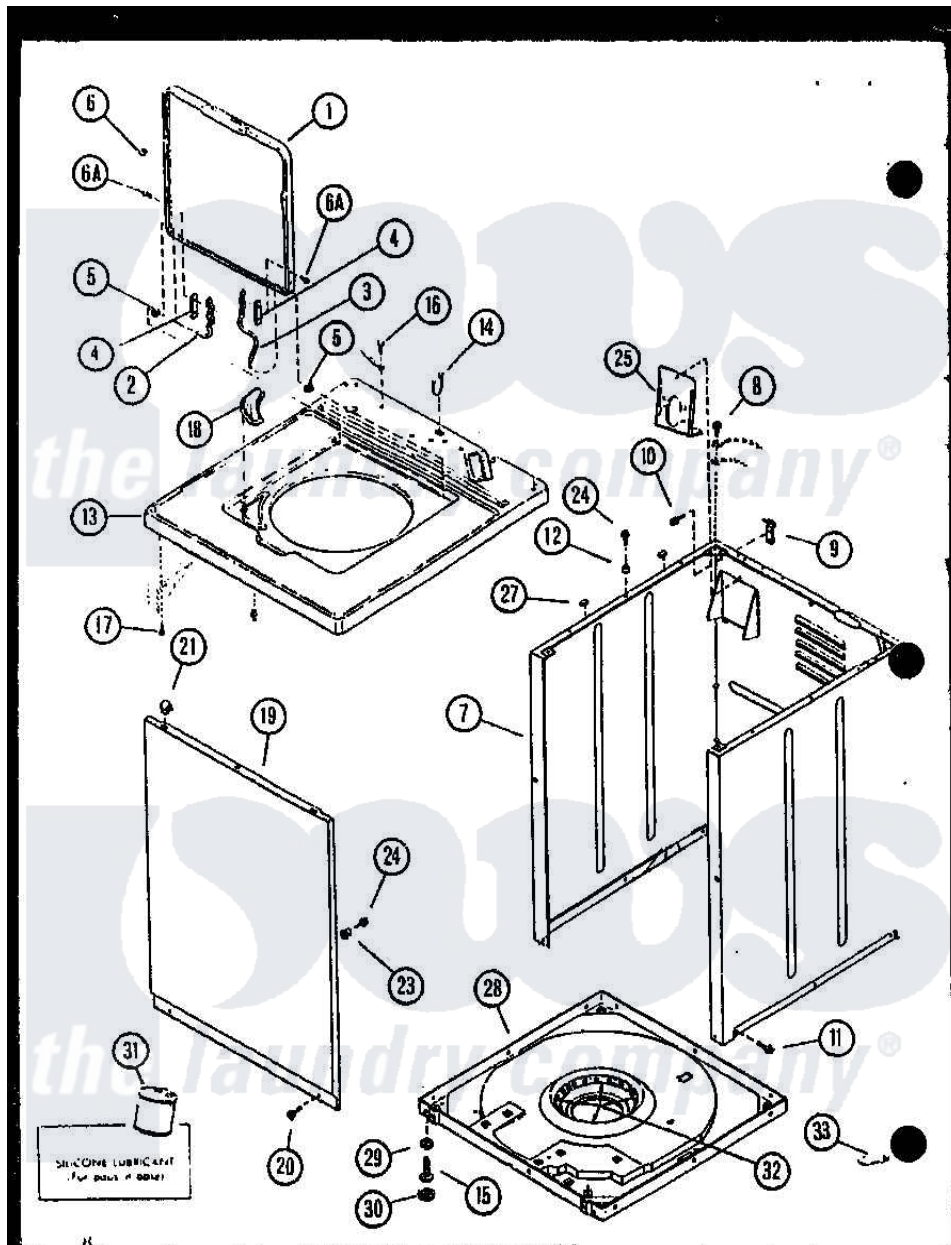

Amana LWD553W (BOM: P1122905W W) 01 - FRONT PANEL

Amana Residential Amana LWD553W (BOM: P1122905W W) Washer Parts Parts Diagram 01 - FRONT PANEL
 Click on the part number to view part

Item	Original Part Number	Replaced By	Status	Part Description
1	R0603232	33541WP		Lid, W/Instructions
"	R0603233	33541LP		Lid, W/Instructions
"	R0603234		Not Available	DOOR LOADING G
2	R0605724	36438		Hinge, Lid Left
3	R0605725	36437		Hinge, Lid R
4	R0604522		Not Available	GASKET
5	R0603609	40008201		Bushing, Hinge
6	R0600107	W10119828		Screw, Lid Hinge Mounting
"	R0606555	40038001		Bumper
7	R0603090	38612LP		Kit Service Cabinet
"	R0603091	38612WP		Kit-Servic
"	R0603102		Not Available	CABINET-GOLD
8	R0600009		Not Available	SCREW
9	R0605528	Y27103		Hinge, Hold-Down Lug
10	R0600032	3390631		Screw, 10-16 X 3/8
11	R0600029	27001200		Screw

12	R0603524	505187		Locator, Panel
13	R0603236		Not Available	TOP CABINET L
"	R0603235		Not Available	TOP CABINET W
"	R0603237		Not Available	TOP CABINET G
14	R0601502	211881		Grommet, Cord Part Not Used- Gas Models Only
15	R0600030	22003428		Leg, Adjustable
16	R0600040		Not Available	SCREW
17	R0600096		Not Available	SCREW
18	R0603610		Not Available	DISPENSER, BLEACH
19	R0603052	32708LP		Panel, Front
"	R0603116	32708WP		Panel Front
"	R0603051		Not Available	FRONT PANEL H GOLD
20	R0600029	27001200		Screw
21	R0601520	22001650		Fastener, Spring
23	R0603525		Not Available	LOCATER LUG
24	R0600102	Y014874		Screw, Idler Arm And Sleeve
25	R0605726	39407		Bracket, Valve
27	R0606519	Y56128		Pad, Bumper
28	R0603107	31653P		Assembly, Base-Complete- G90
29	R0601016	40038101		Nut, Leg
30	R0606518	40016001		Foot, Rubber
31	R0608002	26594P		Grease, Silicone - 2 Oz Tube
32	R0610052		Not Available	SNUBBER PAD
33	R0608012	511637P		Adh Dow 737 Clr 3 Oz Tube