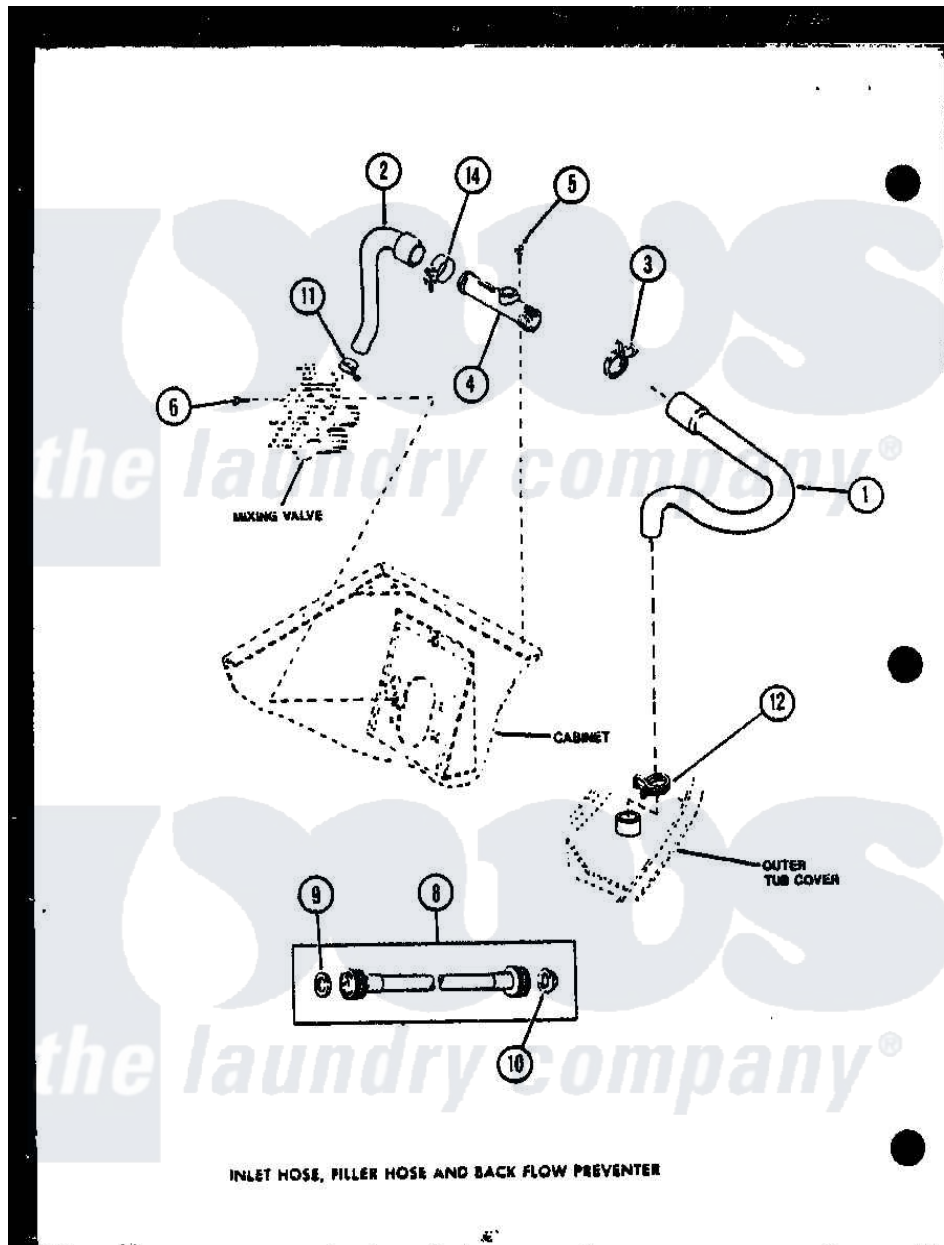

Amana LWD553W (BOM: P1122905W W) 02 - INLET HOSE

Amana Residential Amana LWD553W (BOM: P1122905W W) Washer Parts Parts Diagram 02 - INLET HOSE  
 Click on the part number to view part

Item	Original Part Number	Replaced By	Status	Part Description
1	R0606556	<a href="#">33186</a>		Hose, Water Inlet
2	R0606503	<a href="#">27183</a>		Hose, Mixing Valve
3	R0601541	<a href="#">285655</a>		Clamp, Hose
4	R0605507	<a href="#">34280</a>		Assembly, Backflow Prevento
5	R0600004	<a href="#">W10116760</a>		Screw
6	R0600009		Not Available	SCREW
8	R0606504	<a href="#">202860</a>		Inlet Hose Assembly
9	R0600505	<a href="#">Y013783</a>		Washer, Inlet Hose
10	R0600504	<a href="#">22002960</a>		Strainer, Washer Inlet
11	R0601505	<a href="#">285655</a>		Clamp, Hose
12	R0601542	<a href="#">29210</a>		Hose Clamp
14	R0601505	<a href="#">285655</a>		Clamp, Hose