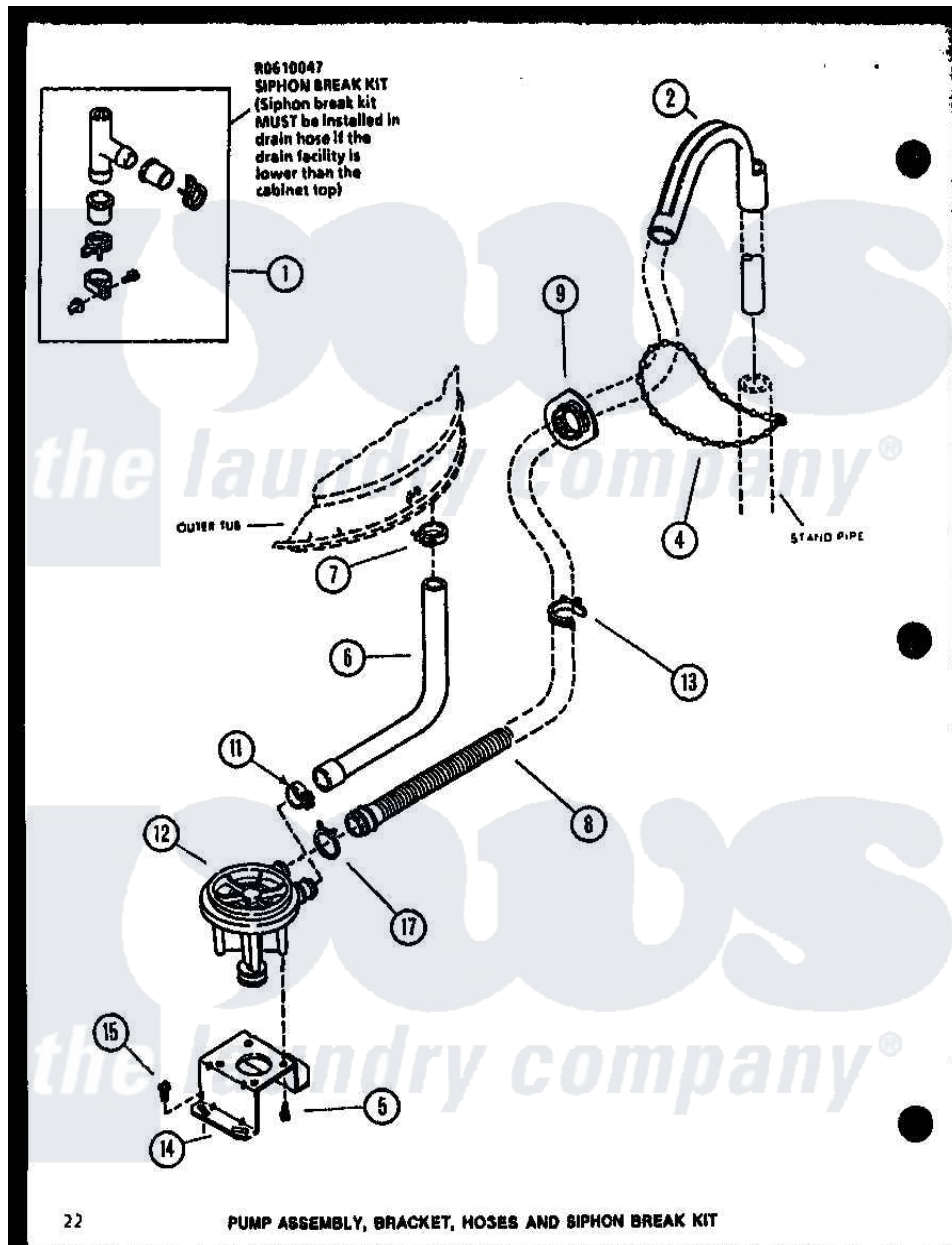

Amana LWD553W (BOM: P1122905W W) 10 - PUMP ASSY

Amana Residential Amana LWD553W (BOM: P1122905W W) Washer Parts Parts Diagram 10 - PUMP ASSY
Click on the part number to view part

Item	Original Part Number	Replaced By	Status	Part Description
1	R0610047	76660		Break-Sphn
2	R0603615	22003814		Retainer, Drain Hose
4	R0603616	8539404		Tie-Wire
5	R0600109	31098		Screw, 10-10 5/8 Unslot
6	R0606514		Not Available	HOSE
7	R0601549	285655		Clamp, Hose
8	R0606558	39953		Hose- Drai
9	R0603617	32219		Relief, Strain
11	R0601516	285655		Clamp, Hose
12	R0610503	31969		Assembly, Pump NA
13	R0601550		Not Available	CLAMP HOSE RETAINER
14	R0605524	27105		Bracket, Pump Mounting
15	R0600098	27001200		Screw
17	R0601551	285655		Clamp, Hose