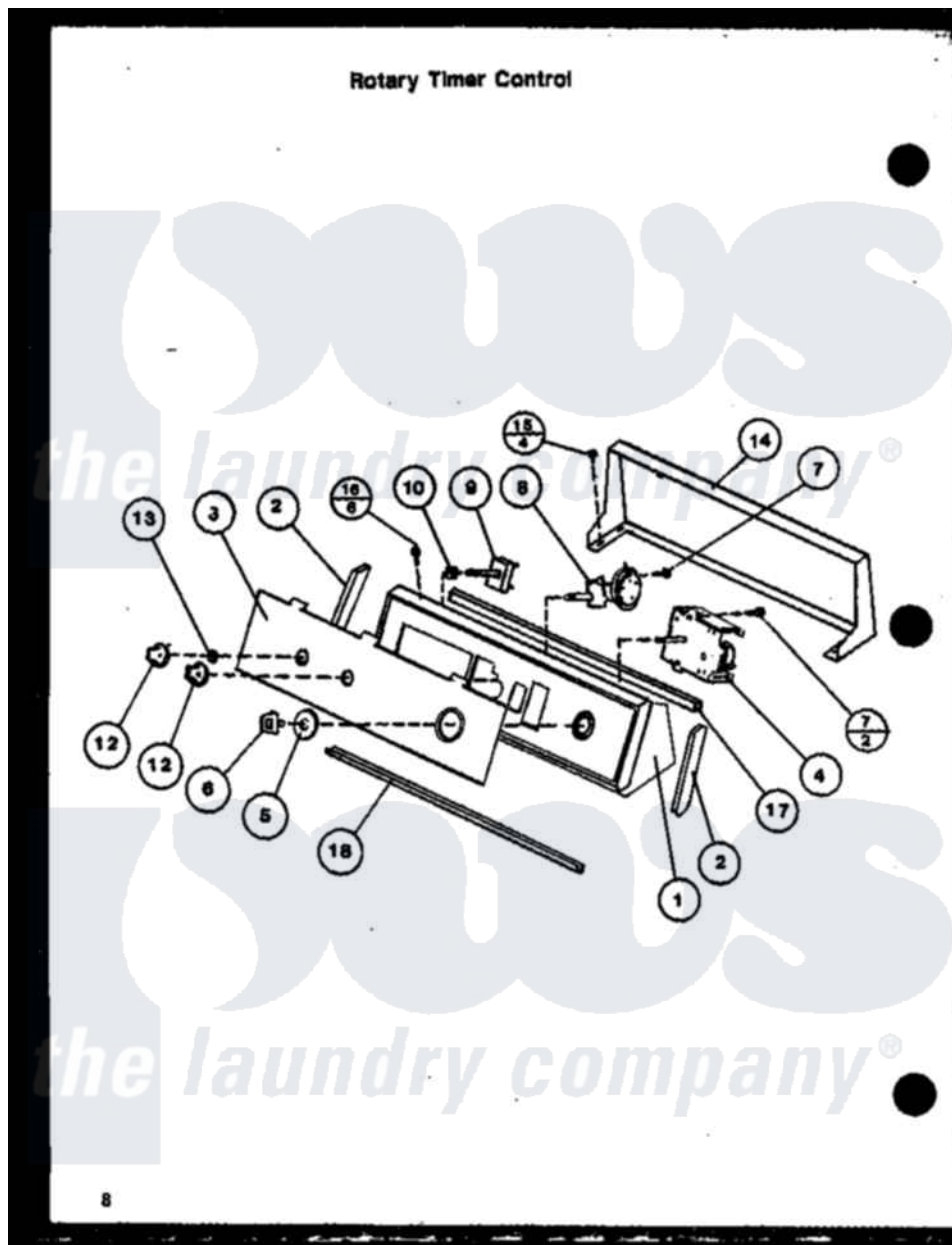

# Amana LWD553W (BOM: P1122917W) 07 - ROTARY TIMER CONTROL

Amana Residential Amana LWD553W (BOM: P1122917W) Washer Parts Parts Diagram 07 - ROTARY TIMER CONTROL

[Click on the part number to view part](#)

Item	Original Part Number	Replaced By	Status	Part Description
1	<a href="#">33122</a>			Hood And Mounting Plate
2	31249		Not Available	CAP,END-L.H.-CHROME
"	<a href="#">31248</a>			Cap, End-RH-Chrome
3	32897		Not Available	PANEL,GRAPHIC-AMANA
4	<a href="#">32039</a>			Timer, 4 Cycle
5	33128		Not Available	ASSY,TIMER SKIRT&RING-
6	33126		Not Available	KNOB, TIMER
7	<a href="#">31260</a>			Screw, No.8 X 3/8 Ind H
8	<a href="#">31266</a>			Switch, Pressure-Rotary
9	<a href="#">32189</a>			Switch, Temp
11	23962	<a href="#">W10116760</a>		Screw
12	33117		Not Available	ASSY,KNOB-ROTARY-GRAY
13	10519		Not Available	RETAINER
14	33619		Not Available	CONTROL HOOD REAR PANEL
15	23962	<a href="#">W10116760</a>		Screw