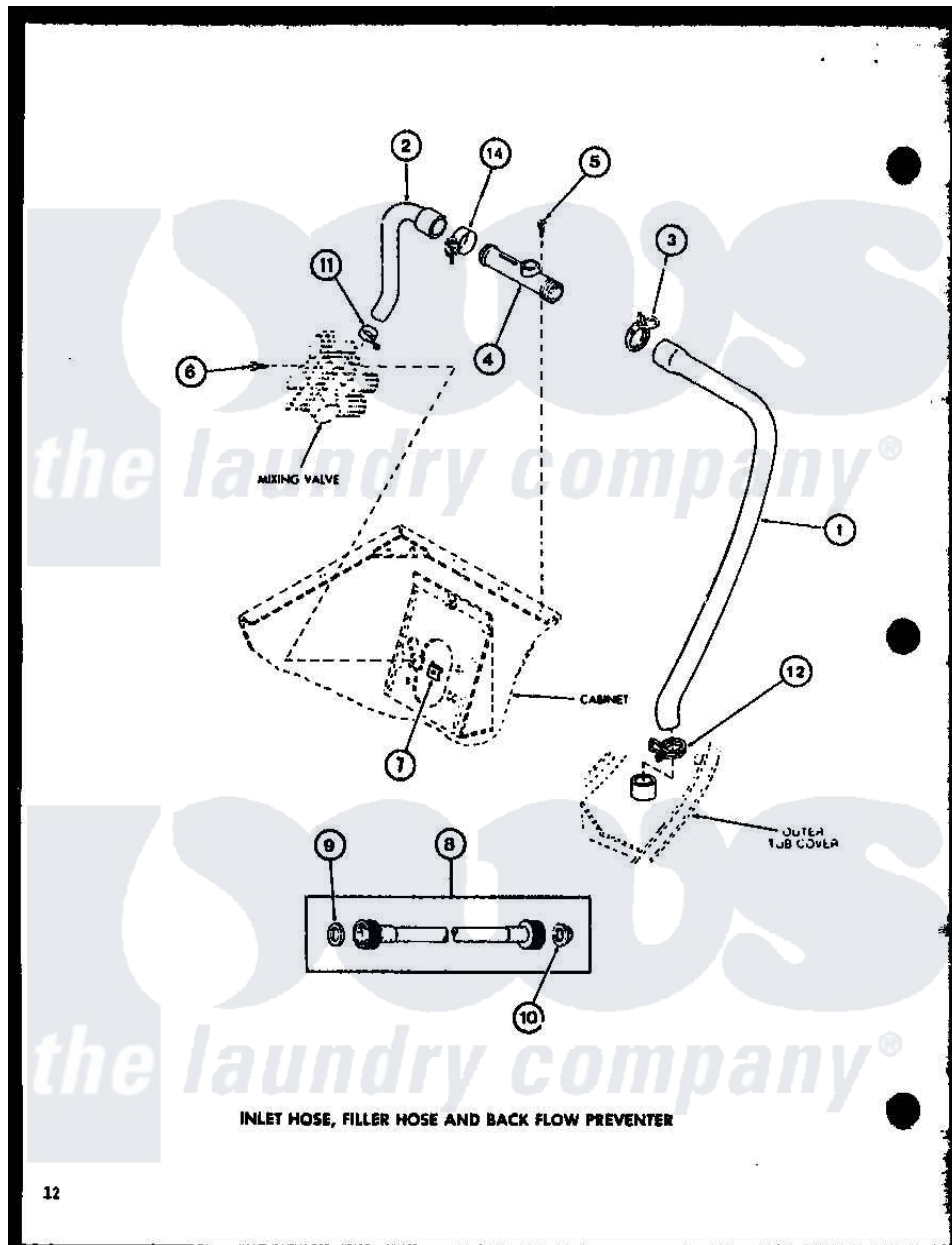

Amana LWD650 (BOM: P7804704W W) 02 - INLET HOSE

12

Amana Residential Amana LWD650 (BOM: P7804704W W) Washer Parts Parts Diagram 02 - INLET HOSE  
 Click on the part number to view part

Item	Original Part Number	Replaced By	Status	Part Description
1	R0606548	<a href="#">31140</a>		Hose, Water Inlet
2	R0606503	<a href="#">27183</a>		Hose, Mixing Valve
3	R0601541	<a href="#">285655</a>		Clamp, Hose
4	R0605507	<a href="#">34280</a>		Assembly, Backflow Prevento
5	R0600004	<a href="#">W10116760</a>		Screw
6	R0600009		Not Available	SCREW
7	R0601007	<a href="#">54038</a>		NUt, Speed U-Type
8	R0606504	<a href="#">202860</a>		Inlet Hose Assembly
9	R0600505	<a href="#">Y013783</a>		Washer, Inlet Hose
10	R0600504	<a href="#">22002960</a>		Strainer, Washer Inlet
11	R0601505	<a href="#">285655</a>		Clamp, Hose
12	R0601542	<a href="#">29210</a>		Hose Clamp
14	R0601505	<a href="#">285655</a>		Clamp, Hose