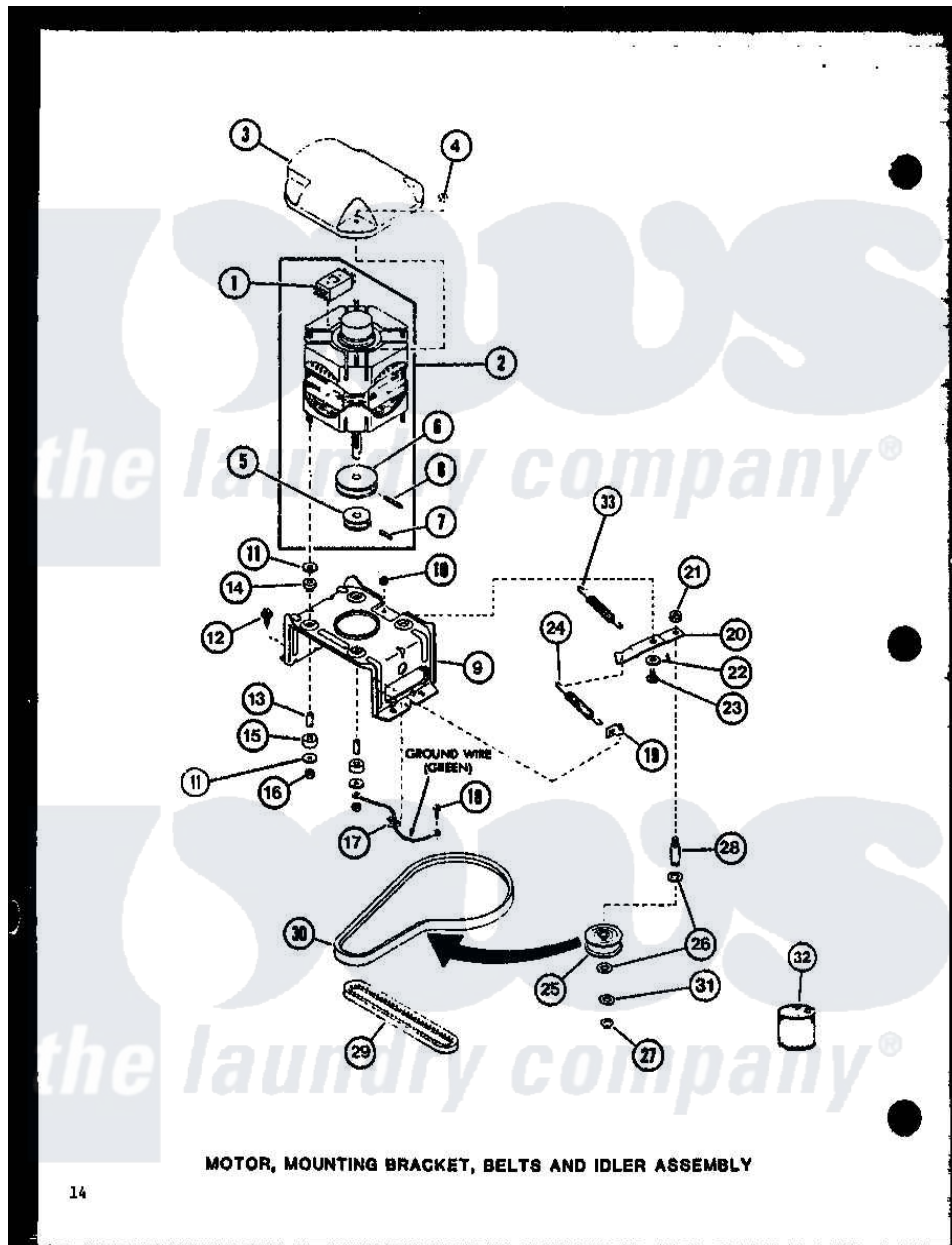

Amana LWD650 (BOM: P7804704W W) 04 - MOTOR

Amana Residential Amana LWD650 (BOM: P7804704W W) Washer Parts Parts Diagram 04 - MOTOR
 Click on the part number to view part

Item	Original Part Number	Replaced By	Status	Part Description
1	R0602508		Not Available	24139 SWITCH
"	R0602510		Not Available	MOTOR SWITCH
2	R0607002	27179P		Motor-Drive
3	R0603011	27136		Shield, Motor
4	R0601008	27201		Locknut
5	R0609501		Not Available	PULLEY, MOTOR
6	R0609502		Not Available	PULLEY, MOTOR
7	R0601508	10416		Pin, Roll
8	R0601509		Not Available	ROLL PIN
9	R0605514		Not Available	MOTOR MTG BRACKET
10	R0601011	27001225		Nut, Jam Mid Lock 1/4-20
11	R0600510		Not Available	WASHER
12	R0600098	27001200		Screw
13	R0603511		Not Available	SPACER
14	R0606509		Not Available	RUBBER MTG
15	R0606510		Not Available	RUBBER MTG

16	YR0601010	23604	Nut, Hex 10-32 Lock
17	R0601507	B5733302	Clip, Ground
18	R0600017		Not Available SCREW
19	R0601539	28849	Clip, Spring
20	R0605684	40041002	Lever, Idler
21	R0601031	358160	Nut
22	R0600506	40054701	Washer
23	R0600016	40038901	Screw, 1/4-20
24	R0605539	37366	Spring, Idler
25	R0609508		Not Available PULLEY, IDLER
26	R0600552	Y29443	Washer, Felt
27	R0601527	23748	Ring, Retaining
28	R0605538	28802	Shaft, Idler
29	R0606507	27155	Belt, Pump
30	R0606539	28808	Belt, Agitate And Spin
31	R0600526	52549	Washer, 501 ID X3/4 Odx
32	R0608011		Not Available HI TEMP LUBE
33	R0605683		Not Available SPRING, HELPER