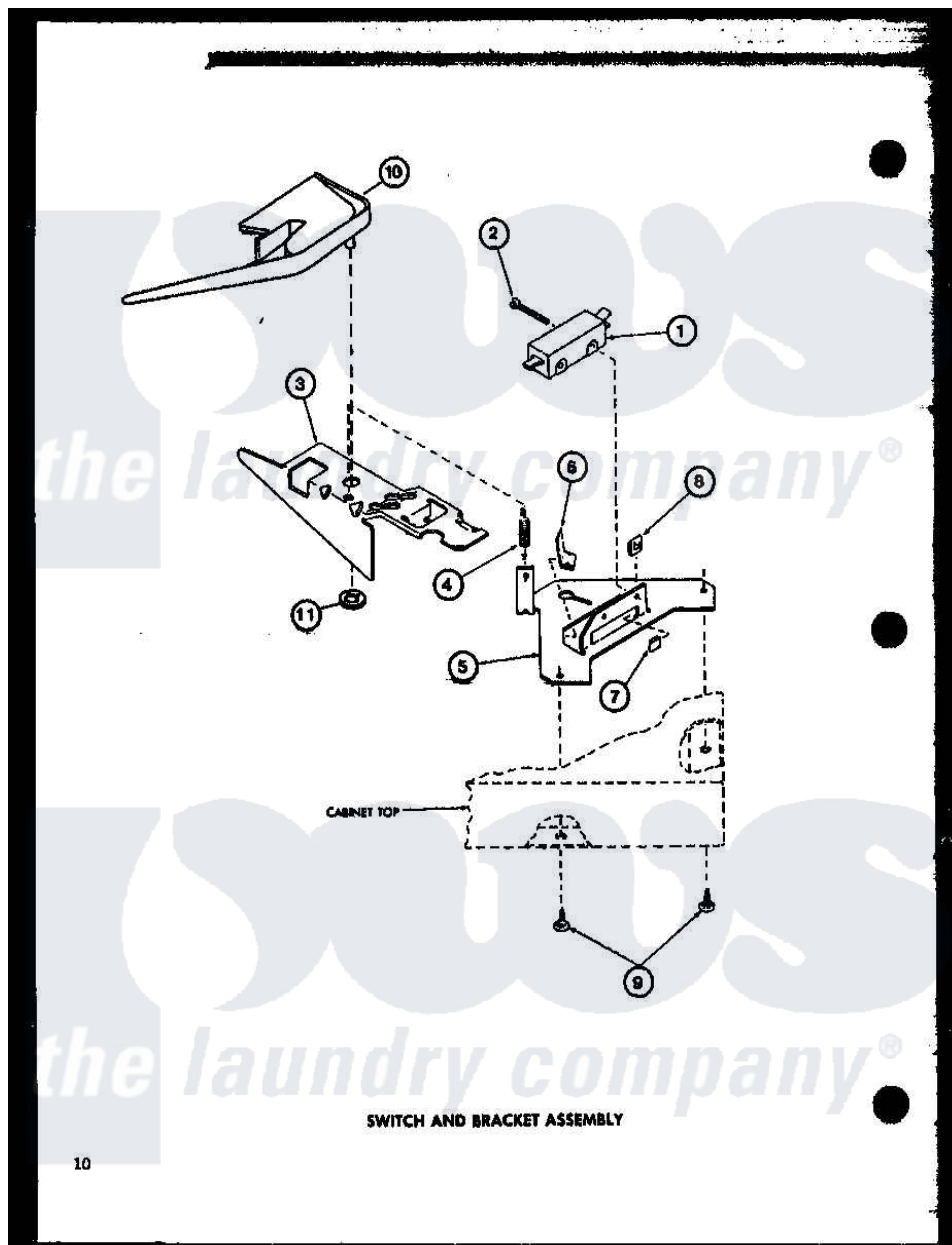

Amana LWD650 (BOM: P7804704W W) 09 - SWITCH AND BRACKET ASSY

Amana [Residential Amana LWD650 \(BOM: P7804704W W\) Washer Parts](#) Parts Diagram 09 - SWITCH AND BRACKET ASSY

[Click on the part number to view part](#)

Item	Original Part Number	Replaced By	Status	Part Description
1	R0602507	27612		Switch, Lid
2	R0600011		Not Available	SCREW
3	R0605504	27602		Lever, Out-Of-Bal Switch
4	R0605506		Not Available	SPRING
5	R0605505		Not Available	BRACKET
6	R0601503		Not Available	U-CLIP
7	R0601504	27610		Clip, U
8	R0601006		Not Available	NUT
9	R0600012	489464		Screw
10	R0605671		Not Available	SWITCH SHIELD
11	R0601032	29043		Nut, Push