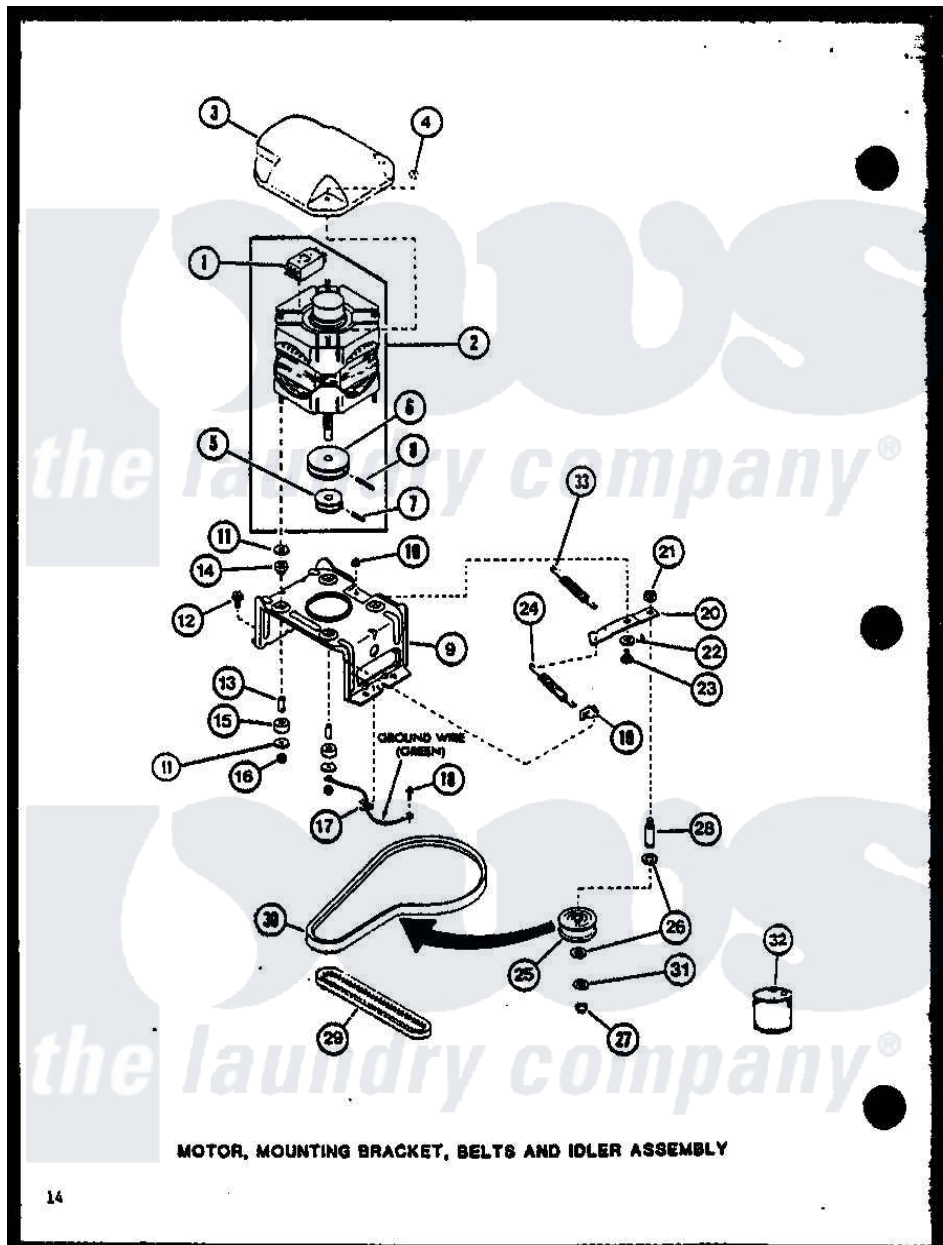

Amana LWD662 (BOM: P7804723W W) 04 - MOTOR

14

Amana Residential Amana LWD662 (BOM: P7804723W W) Washer Parts Parts Diagram 04 - MOTOR
 Click on the part number to view part

Item	Original Part Number	Replaced By	Status	Part Description
1	R0602508		Not Available	24139 SWITCH
"	R0602510		Not Available	MOTOR SWITCH
2	R0607002	27179P		Motor-Drive
3	R0603011	27136		Shield, Motor
4	R0601008	27201		Locknut
5	R0609501		Not Available	PULLEY, MOTOR
6	R0609502		Not Available	PULLEY, MOTOR
7	R0601508	10416		Pin, Roll
8	R0601509		Not Available	ROLL PIN
9	R0605514		Not Available	MOTOR MTG BRACKET
10	R0601011	27001225		Nut, Jam Mid Lock 1/4-20
11	R0600510		Not Available	WASHER
12	R0600098	27001200		Screw
13	R0603511		Not Available	SPACER
14	R0606509		Not Available	RUBBER MTG
15	R0606510		Not Available	RUBBER MTG

16	YR0601010	23604		Nut, Hex 10-32 Lock
17	R0601507	B5733302		Clip, Ground
18	R0600017		Not Available	SCREW
19	R0601539	28849		Clip, Spring
20	R0605684	40041002		Lever, Idler
21	R0601031	358160		Nut
22	R0600506	40054701		Washer
23	R0600016	40038901		Screw, 1/4-20
24	R0605539	37366		Spring, Idler
25	R0609508		Not Available	PULLEY, IDLER
26	R0600552	Y29443		Washer, Felt
27	R0601527	23748		Ring, Retaining
28	R0605538	28802		Shaft, Idler
29	R0606507	27155		Belt, Pump
30	R0606539	28808		Belt, Agitate And Spin
31	R0605526		Not Available	PIVOT DOME
32	R0608011		Not Available	HI TEMP LUBE
33	R0605683		Not Available	SPRING, HELPER