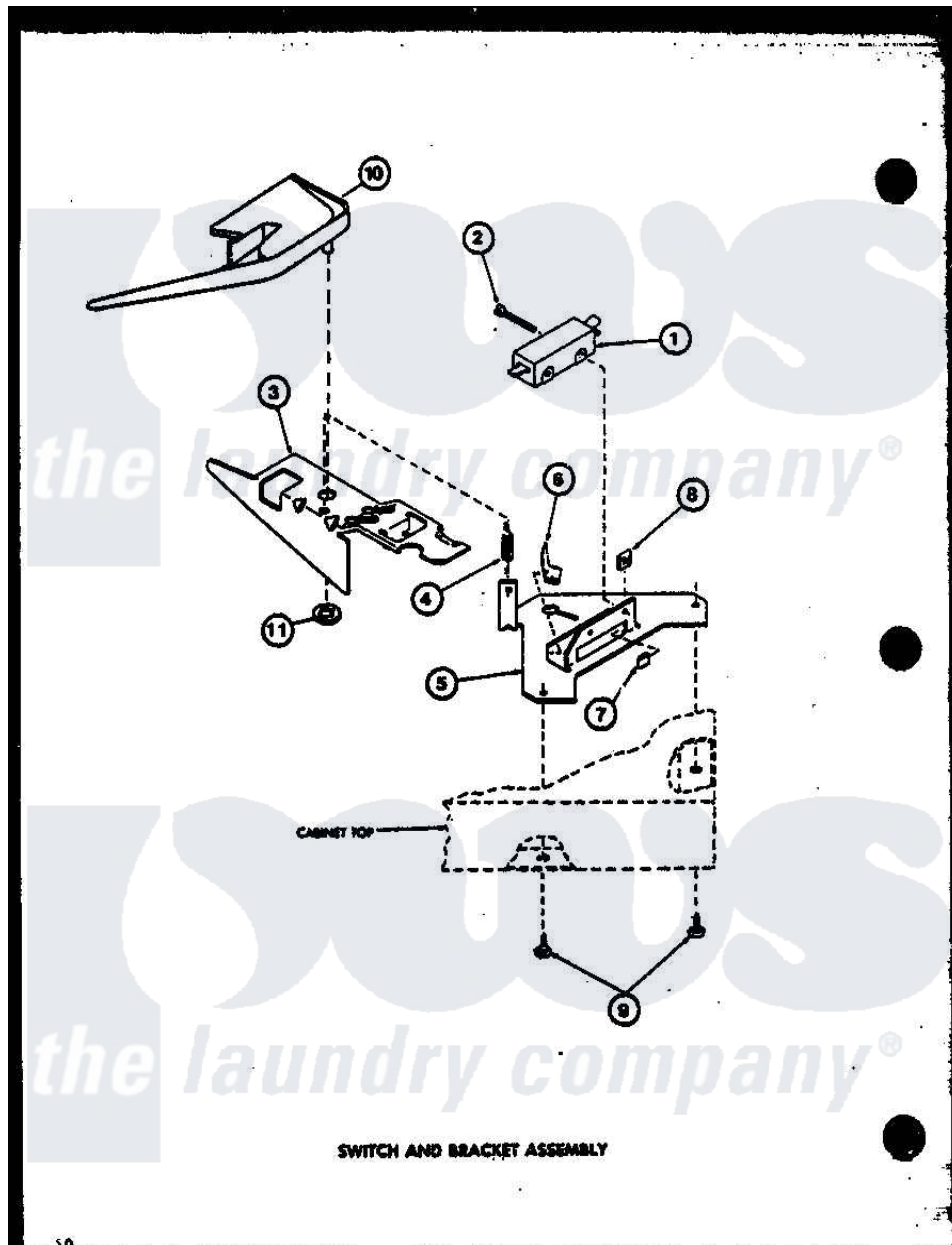

Amana LWD662 (BOM: P7804723W W) 10 - SWITCH AND BRACKET ASSY

Amana Residential Amana LWD662 (BOM: P7804723W W) Washer Parts Parts Diagram 10 - SWITCH AND BRACKET ASSY

[Click on the part number to view part](#)

Item	Original Part Number	Replaced By	Status	Part Description
1	R0602507	<a href="#">27612</a>		Switch, Lid
2	R0600011		Not Available	SCREW
3	R0605504	<a href="#">27602</a>		Lever, Out-Of-Bal Switch
4	R0605506		Not Available	SPRING
5	R0605505		Not Available	BRACKET
6	R0601503		Not Available	U-CLIP
7	R0601504	<a href="#">27610</a>		Clip, U
8	R0601006		Not Available	NUT
9	R0600012	<a href="#">489464</a>		Screw
10	R0605671		Not Available	SWITCH SHIELD
11	R0601032	<a href="#">29043</a>		Nut, Push
NI	R0603601		Not Available	ENCLOSURE, LID SWITCH