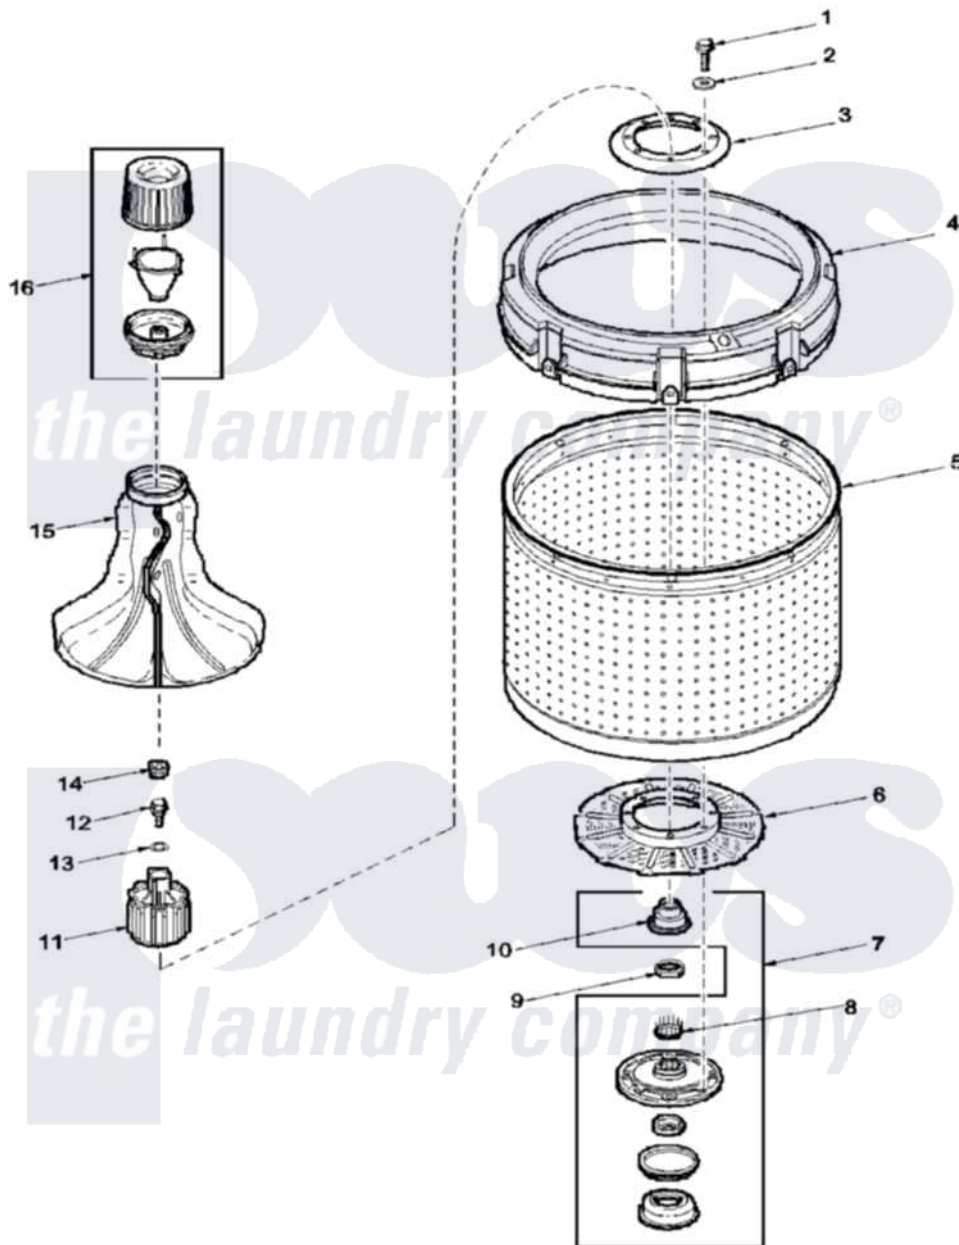

**Amana LWD67AL (BOM: PLWD67AL) 01 - AGITATOR, DRIVE BELL, WASHTUB AND HUB**

Amana Residential Amana LWD67AL (BOM: PLWD67AL) Washer Parts Parts Diagram 01 - AGITATOR, DRIVE BELL, WASHTUB AND HUB  
 Click on the part number to view part

Item	Original Part Number	Replaced By	Status	Part Description
1	27202	<a href="#">W10116787</a>		Screw
2	<a href="#">28094</a>			Gasket
3	39113	<a href="#">R9900144</a>		Kit- Wash
4	37411	<a href="#">27001052</a>		Balance Ring
5	39136P	<a href="#">R9900144</a>		Kit- Wash
6	39112	<a href="#">39371</a>		Filter Lin
7	646P3	<a href="#">R9900552</a>		Hub And Seal
8	29728	<a href="#">40008301</a>		Insert, Spline
9	Y29220	<a href="#">40016301</a>		Nut, Lock
10	36425	<a href="#">40016101</a>		Seal, Bell Drive
11	36443P	<a href="#">R9900189</a>		Kit, Drive Bell And Seal
12	34288	<a href="#">40065102</a>		Screw, Shoulder 1/4
13	<a href="#">36472</a>			O-Ring
14	36511	<a href="#">40008401</a>		Plug, Bell
15	Y39156	<a href="#">40000501W</a>		Agitator, Flex Vane