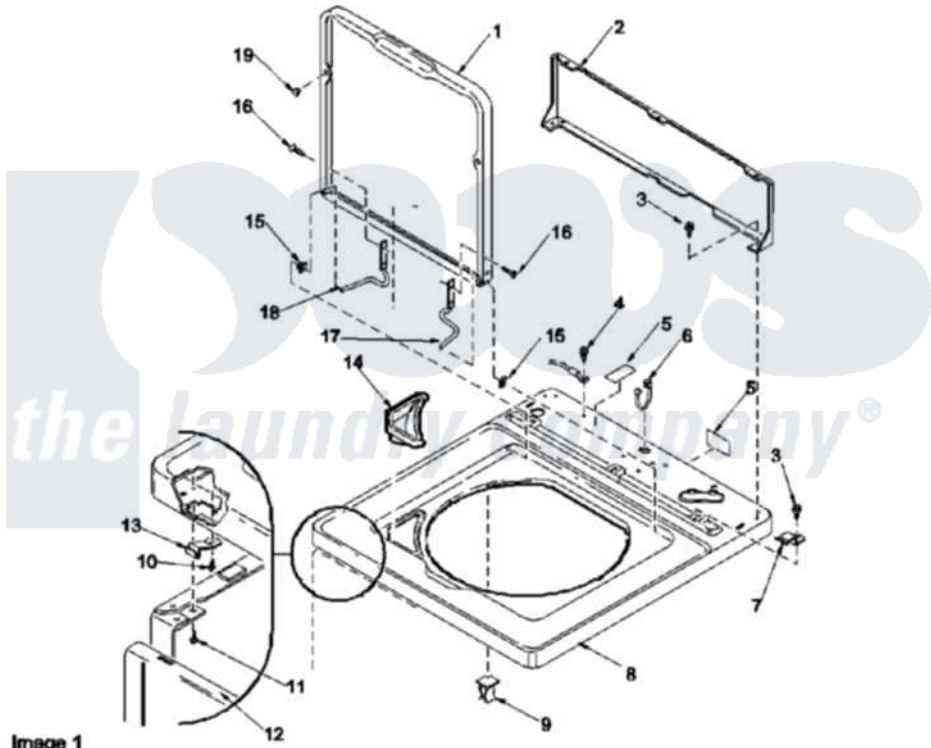

Amana LWD67AL (BOM: PLWD67AL) 03 - CABINET TOP, LOADING DOOR & DOOR SWITCH

Amana Residential Amana LWD67AL (BOM: PLWD67AL) Washer Parts Parts Diagram 03 - CABINET TOP, LOADING DOOR & DOOR SWITCH

[Click on the part number to view part](#)

Item	Original Part Number	Replaced By	Status	Part Description
1	37827LP		Not Available	LOADING DOOR
2	37782			Control Hood Back Panel
3	23962	W10116760		Screw
4	52909			Screw, 10B-16 X 1/2 HeX
5	24903		Not Available	STICKER,DISCONNECT POW
6	21903	211881		Grommet, Cord Part Not Used-Gas Models Only
7	35887	40063901		Clip, Hold Down
8	37992LP			Top, Home W/Bleach
9	36519		Not Available	CLIP
10	501086	90767		Screw, 8A X 3/8 HeX Washer Head Tapping
11	Y31644	27001200		Screw
12	38238LP	38335LP		Panel Frontw/Carton
13	38271	40034202		Clip, Spring