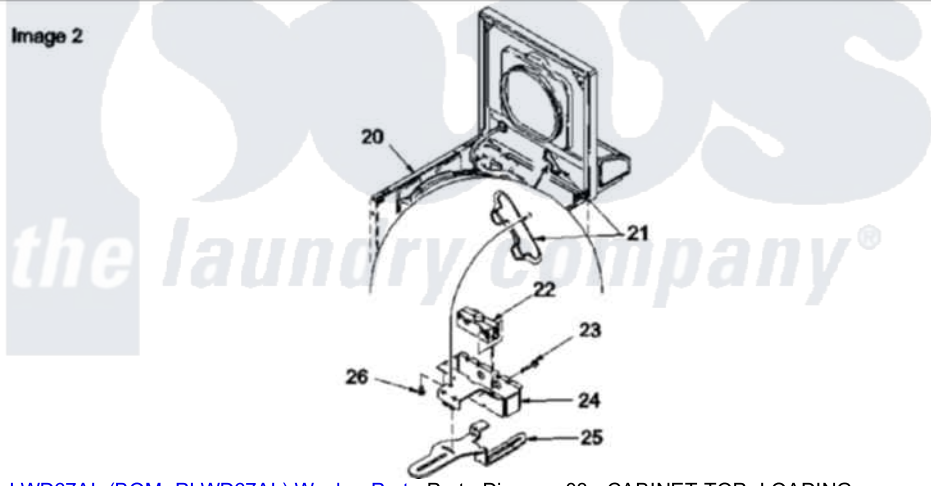

Amana LWD67AL (BOM: PLWD67AL) 03 - CABINET TOP, LOADING DOOR & DOOR SWITCH

Amana Residential Amana LWD67AL (BOM: PLWD67AL) Washer Parts Parts Diagram 03 - CABINET TOP, LOADING DOOR & DOOR SWITCH

[Click on the part number to view part](#)

Item	Original Part Number	Replaced By	Status	Part Description
1	37827LP		Not Available	LOADING DOOR
2	37782			Control Hood Back Panel
3	23962	W10116760		Screw
4	52909			Screw, 10B-16 X 1/2 HeX
5	24903		Not Available	STICKER,DISCONNECT POW
6	21903	211881		Grommet, Cord Part Not Used-Gas Models Only
7	35887	40063901		Clip, Hold Down
8	37992LP			Top, Home W/Bleach
9	36519		Not Available	CLIP
10	501086	90767		Screw, 8A X 3/8 HeX Washer Head Tapping
11	Y31644	27001200		Screw
12	38238LP	38335LP		Panel Frontw/Carton
13	38271	40034202		Clip, Spring