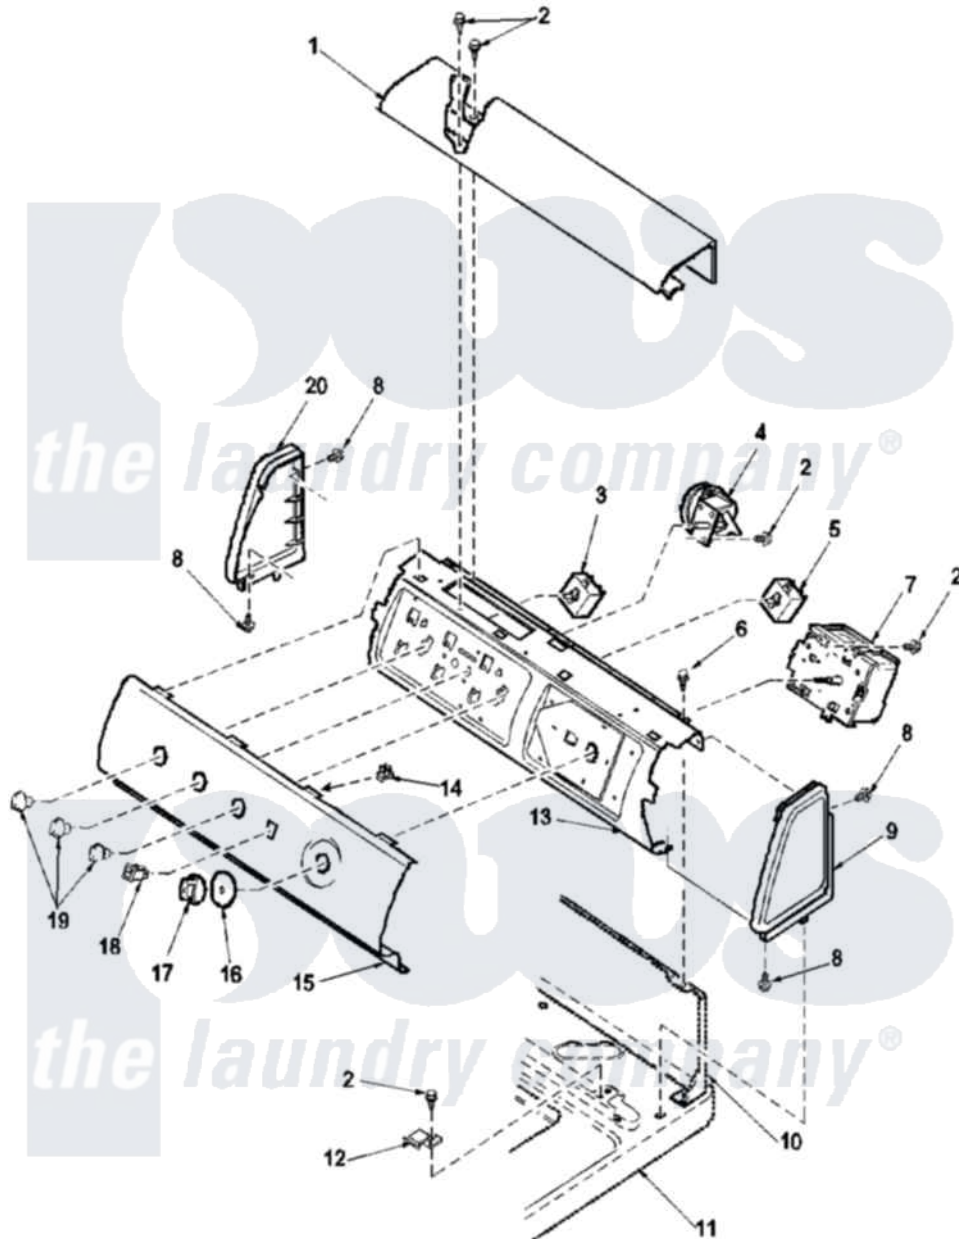

# Amana LWD67AL (BOM: PLWD67AL) 05 - CONTROL PANEL

Amana [Residential Amana LWD67AL \(BOM: PLWD67AL\) Washer Parts](#) Parts Diagram 05 - CONTROL PANEL  
 Click on the part number to view part

Item	Original Part Number	Replaced By	Status	Part Description
1	38231L	<a href="#">39905L</a>		Cover
2	23962	<a href="#">W10116760</a>		Screw
3	36335	<a href="#">40046601</a>		Switch, Temperature Select
4	36045	<a href="#">40055101</a>		Switch, Pressure
5	38367	<a href="#">40039501</a>		Switch, Speed
6	34904	<a href="#">489355</a>		Screw, 8 X 1/2
7	<a href="#">37922</a>			Timer, 115V/60Hz 6 Cycle
8	501086	<a href="#">90767</a>		Screw, 8A X 3/8 HeX Washer Head Tapping
9	504008L		Not Available	PANEL,END-RH ALMOND
10	<a href="#">37782</a>			Control Hood Back Panel
11	<a href="#">37992LP</a>			Top, Home W/Bleach
12	35887	<a href="#">40063901</a>		Clip, Hold Down
13	38171		Not Available	PANEL, CONTROL SUPPORT
14	Y00161	<a href="#">B5733302</a>		Clip, Ground
15	39823L		Not Available	PANEL,GRAPHIC(ALMOND)
16	<a href="#">36700L</a>			Skirt, Timer

17	<a href="#">35333L</a>		Knob, Timer
18	38424L	<a href="#">38424W</a>	Switch, Rocker
19	<a href="#">36701L</a>		Knob
20	504009L	Not Available	PANEL,END LH ALMOND