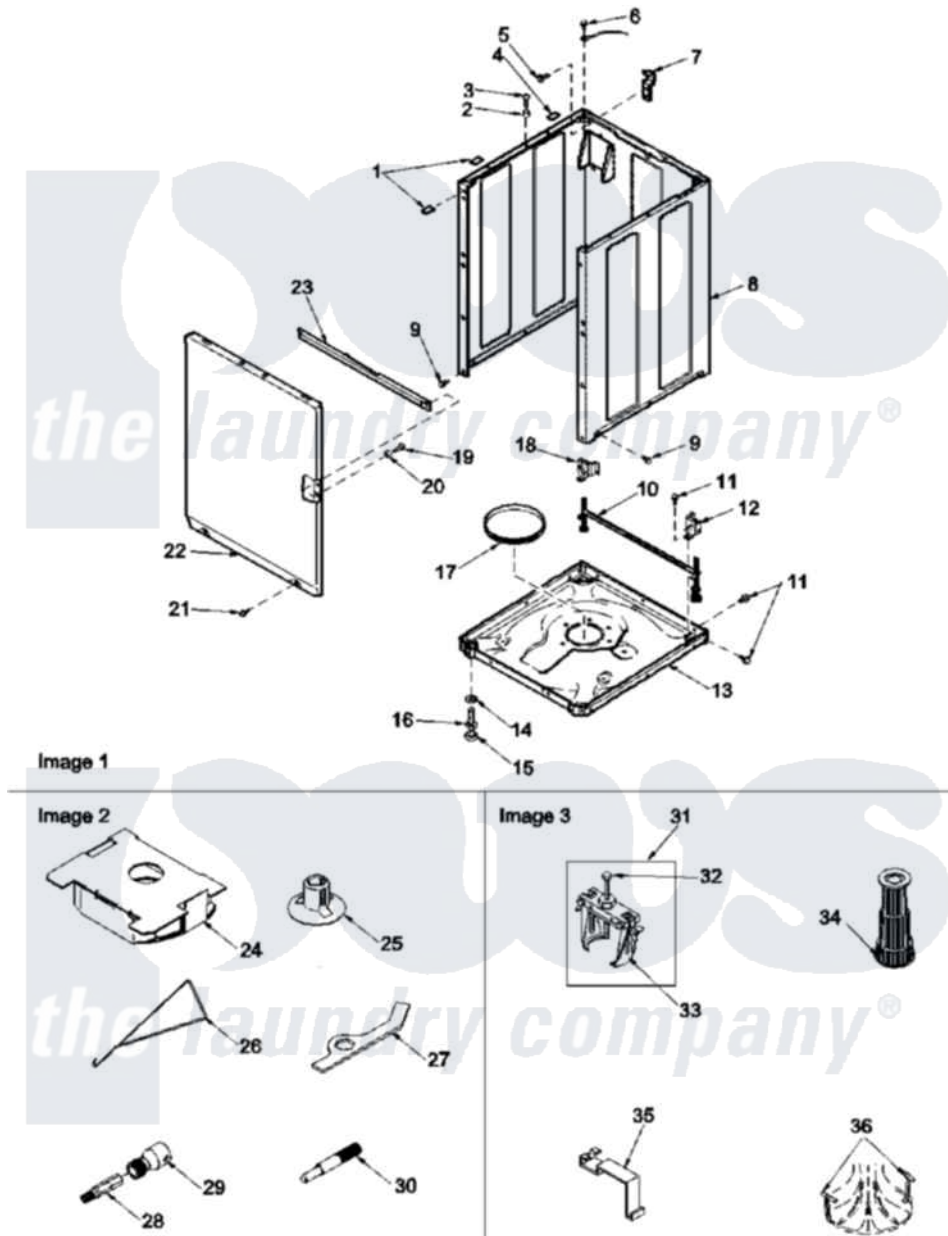

# Amana LWD67AL (BOM: PLWD67AL) 06 - FRONT PANEL, BASE & CABINET & TOOLS

Amana Residential Amana LWD67AL (BOM: PLWD67AL) Washer Parts Parts Diagram 06 - FRONT PANEL, BASE & CABINET & TOOLS

[Click on the part number to view part](#)

Item	Original Part Number	Replaced By	Status	Part Description
1	<a href="#">Y56128</a>			Pad, Bumper
2	56079	<a href="#">505187</a>		Locator, Panel
3	32671	<a href="#">Y014874</a>		Screw, Idler Arm And Sleeve
4	<a href="#">36226</a>			Pad, Bumper .25
5	34499		Not Available	SCREW, No.10B X 1/4 TAP IN HX
6	51784		Not Available	SCREW,10B-16 X 1/2 HEX
7	<a href="#">Y27103</a>			Hinge, Hold-Down Lug
8	34475LP	<a href="#">38612LP</a>		Kit Service Cabinet
9	27196	<a href="#">27001200</a>		Screw
10	<a href="#">34443</a>			Assembly, Leg And Stabilier
11	35148		Not Available	SCREW,1/4-14 X 3/8 HX HD
12	36036		Not Available	BRACKET,SLL-RIGHT
13	37807	<a href="#">39788</a>		Assembly- Base
14	Y21899	<a href="#">40038101</a>		Nut, Leg