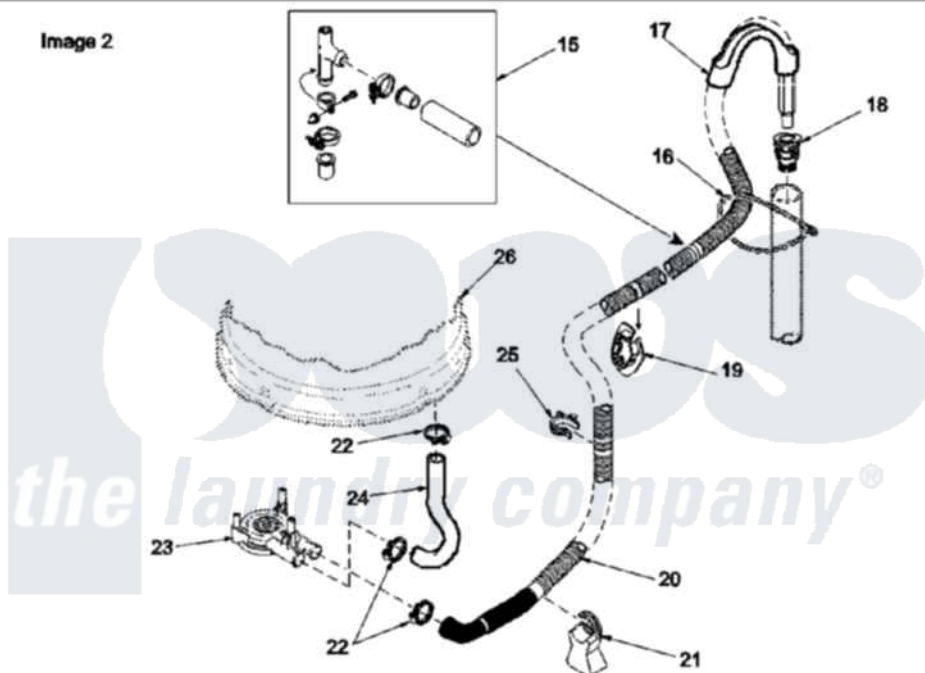

Amana LWD67AL (BOM: PLWD67AL) 08 - MIXING VALVE AND HOSES

Image 1

Image 2

Amana Residential Amana LWD67AL (BOM: PLWD67AL) Washer Parts Parts Diagram 08 - MIXING VALVE AND HOSES

[Click on the part number to view part](#)

Item	Original Part Number	Replaced By	Status	Part Description
1	38155			Hose, Mix Valve To TU
2	503661	27001200		Screw
3	29210			Hose Clamp
4	34475LP	38612LP		Kit Service Cabinet
5	37502	39169		Assembly Tub Cover Gasket And Channel
6	28330P	202860		Inlet Hose Assembly
"	20618	21001467		Hose- 10'
"	20617		Not Available	HOSE, INLET (8 FT)
7	28605	22002960		Strainer, Washer Inlet
8	20290	Y013783		Washer, Inlet Hose
9	34972	39407		Bracket, Valve
10	24122	22002960		Strainer, Washer Inlet
11	38495	R0131578		Valve-Inlet
12	501086	90767		Screw, 8A X 3/8 HeX Washer Head Tapping

13	34500	22001900	Preventer, Back Flow
14	36801	596669	Clamp, Manifold
15	562P3	76660	Break-Sphn
16	33489	8539404	Tie-Wire
17	33615	22003814	Retainer, Drain Hose
18	36878	40008101	Adapter, Standpipe
19	32219		Relief, Strain
20	38062	40053901	Hose, Drain
21	38732	40044901	Stand, Hose
22	36802	285655	Clamp, Hose
23	36863P	27001233	Pump
24	38351	40094201	Hose, Tub To Pump
25	36014		Clip, Retainer-Hose
26	Y00000000	Not Available	SEE NOTE SEE NOTE OUTER TUB