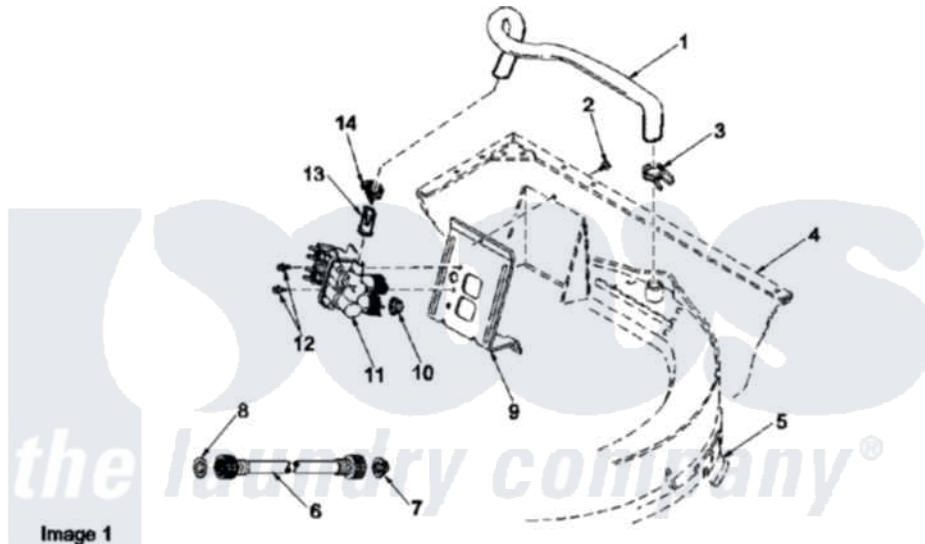

Amana LWD67AL (BOM: PLWD67AL) 08 - MIXING VALVE AND HOSES

Image 1

Image 2

Amana Residential Amana LWD67AL (BOM: PLWD67AL) Washer Parts Parts Diagram 08 - MIXING VALVE AND HOSES

[Click on the part number to view part](#)

Item	Original Part Number	Replaced By	Status	Part Description
1	38155			Hose, Mix Valve To TU
2	503661	27001200		Screw
3	29210			Hose Clamp
4	34475LP	38612LP		Kit Service Cabinet
5	37502	39169		Assembly Tub Cover Gasket And Channel
6	28330P	202860		Inlet Hose Assembly
"	20618	21001467		Hose- 10'
"	20617		Not Available	HOSE, INLET (8 FT)
7	28605	22002960		Strainer, Washer Inlet
8	20290	Y013783		Washer, Inlet Hose
9	34972	39407		Bracket, Valve
10	24122	22002960		Strainer, Washer Inlet
11	38495	R0131578		Valve-Inlet
12	501086	90767		Screw, 8A X 3/8 HeX Washer Head Tapping

13	34500	22001900	Preventer, Back Flow
14	36801	596669	Clamp, Manifold
15	562P3	76660	Break-Sphn
16	33489	8539404	Tie-Wire
17	33615	22003814	Retainer, Drain Hose
18	36878	40008101	Adapter, Standpipe
19	32219		Relief, Strain
20	38062	40053901	Hose, Drain
21	38732	40044901	Stand, Hose
22	36802	285655	Clamp, Hose
23	36863P	27001233	Pump
24	38351	40094201	Hose, Tub To Pump
25	36014		Clip, Retainer-Hose
26	Y00000000	Not Available	SEE NOTE SEE NOTE OUTER TUB