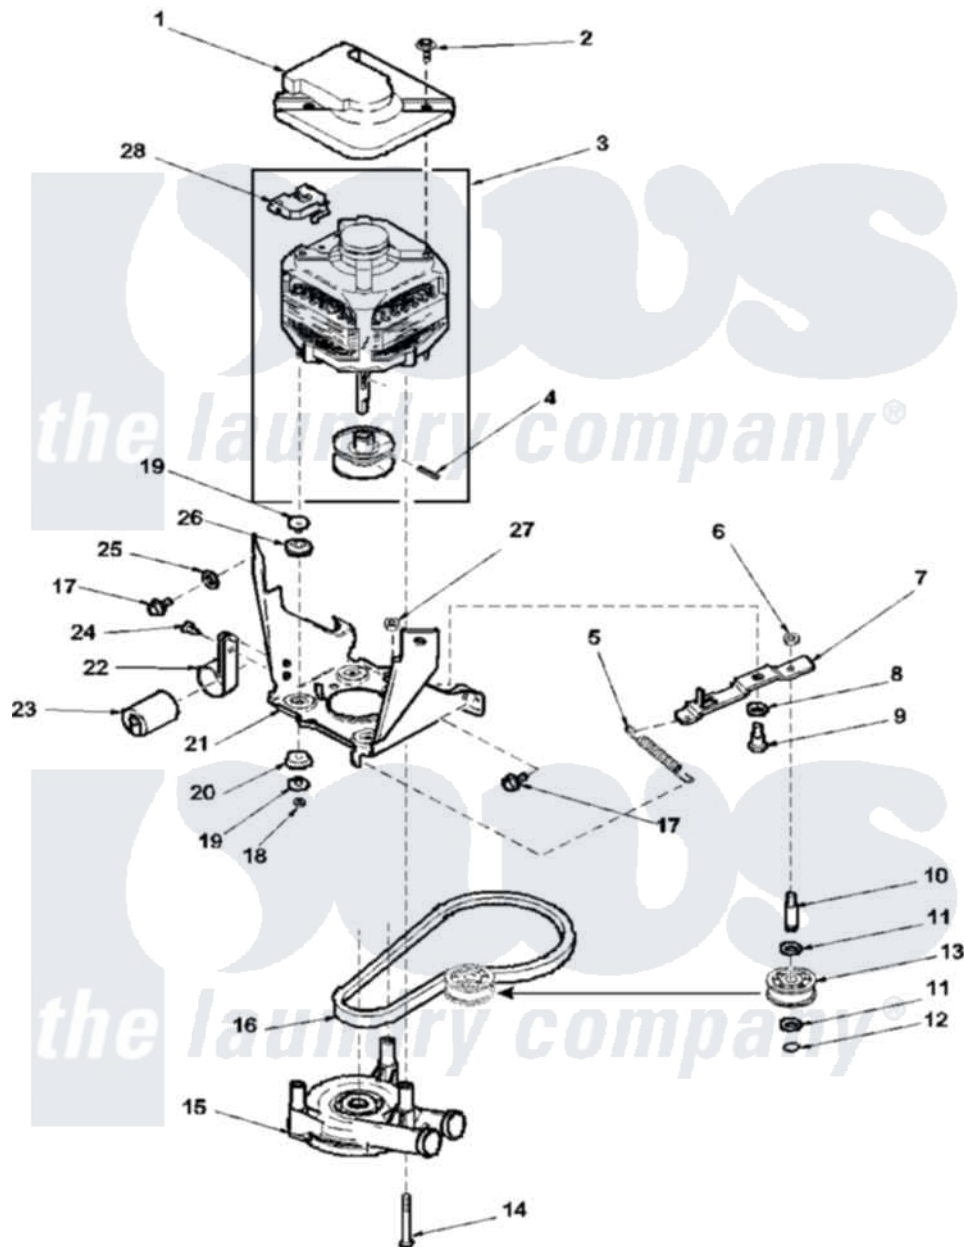

# Amana LWD67AL (BOM: PLWD67AL) 09 - MOTOR, BELT, PUMP, AND IDLER ASSY

Amana Residential Amana LWD67AL (BOM: PLWD67AL) Washer Parts Parts Diagram 09 - MOTOR, BELT, PUMP, AND IDLER ASSY

[Click on the part number to view part](#)

Item	Original Part Number	Replaced By	Status	Part Description
1	34754	<a href="#">40112301</a>		Shield, Motor
2	36639	<a href="#">4312464</a>		Screw
3	37819	<a href="#">27001215</a>		Motor W/Pulley
4	<a href="#">10416</a>			Pin, Roll
5	38012	<a href="#">40061401</a>		Spring, Idler Lever
6	28803	<a href="#">2221070</a>		Clamp, Nylon
7	38011	<a href="#">40041002</a>		Lever, Idler
8	81392	<a href="#">40054701</a>		Washer
9	27229	<a href="#">40038901</a>		Screw, 1/4-20
10	38228	<a href="#">56461</a>		Shaft
11	<a href="#">52549</a>			Washer, 501 ID X3/4 Odx
12	<a href="#">23748</a>			Ring, Retaining
13	38225	<a href="#">40045001</a>		Idler Pulley Assembly
14	Y34565	<a href="#">40063701</a>		Screw, 10-16 x 1.75
15	36863P	<a href="#">27001233</a>		Pump

16	37820	<a href="#">27001007</a>	Belt, Spin
17	35369	<a href="#">40128701</a>	Screw, 5/16-18 X .50
18	35423	<a href="#">3400029</a>	Nut, Adapter Plate
19	38325	<a href="#">40053701</a>	Post, Isolator
20	38396	<a href="#">40054301</a>	Mount, Motor Lower
21	37445	Not Available	MOTOR MOUNTING BRACKET
22	37535	<a href="#">357030</a>	Clamp, Capacitor
24	<a href="#">52909</a>		Screw, 10B-16 X 1/2 HeX
25	37772	Not Available	WASHER, ALUMINUM .34X
26	38395	<a href="#">40053801</a>	Mount, Motor Upper
27	52566	<a href="#">27001225</a>	Nut, Jam Mid Lock 1/4-20
28	35632	Not Available	SWITCH, MOTOR