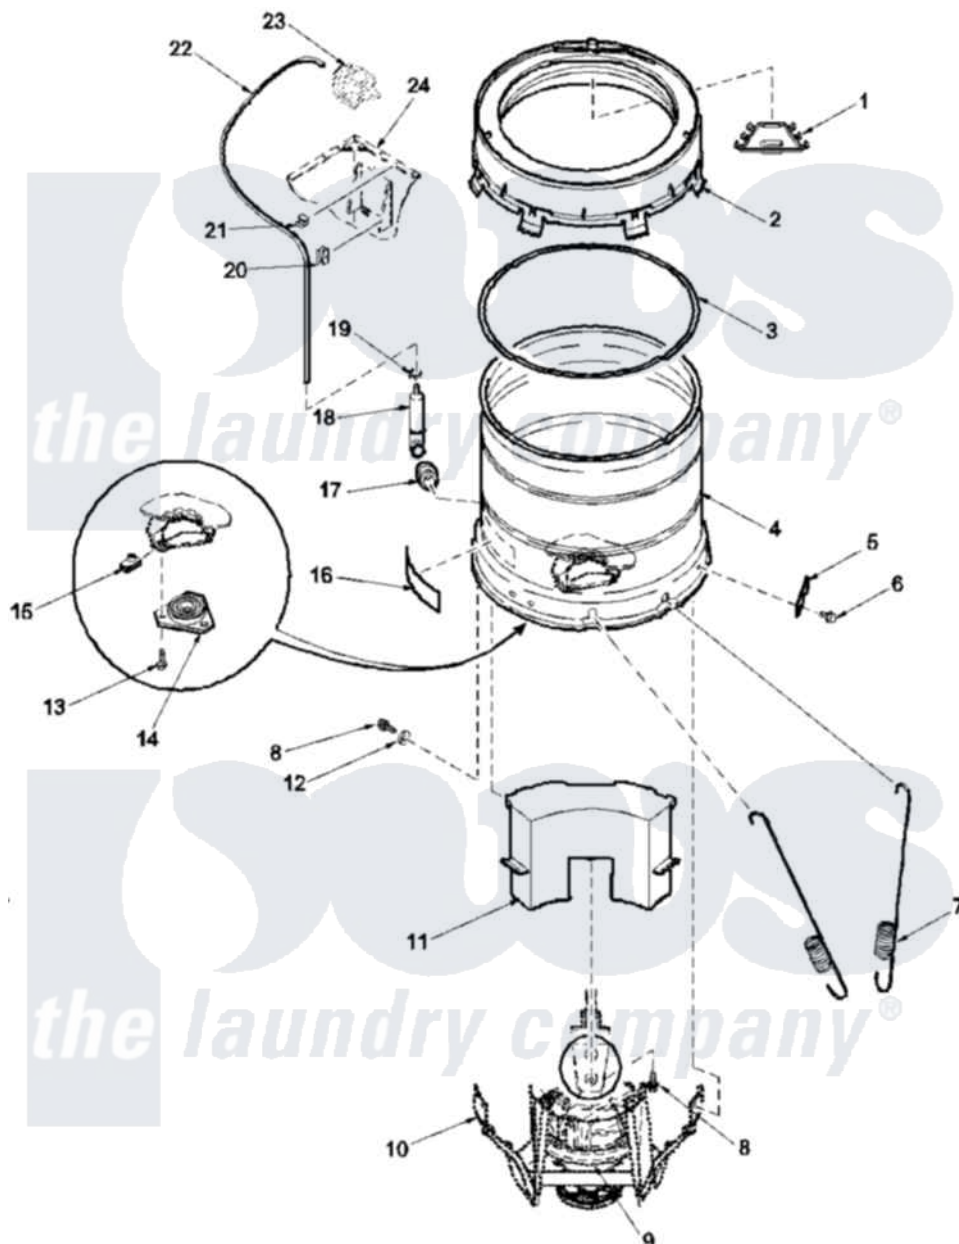

Amana LWD67AL (BOM: PLWD67AL) 10 - OUTER TUB, COVER, PRESSURE TUBE

Amana Residential Amana LWD67AL (BOM: PLWD67AL) Washer Parts Parts Diagram 10 - OUTER TUB, COVER, PRESSURE TUBE

[Click on the part number to view part](#)

Item	Original Part Number	Replaced By	Status	Part Description
1	39079		Not Available	CHANNEL, WATER
2	37502	39169		Assembly Tub Cover Gasket And Channel
3	38359			Gasket, Tub Cover Large
4	37813P			Tub, Outer-Tall
5	27926			Plate, Leg .063
6	35369	40128701		Screw, 5/16-18 X .50
7	37575	40045202		Spring, Tall Tub
8	37766	40064301		Screw, 1/4-15 x 3/4 Hex
9	38826P	12002178		Transmison
10	39253			Assembly, Weld And Bearing
11	38769			Assembly, Counterweight
12	37767	60096-8		Rail Shelf Support
13	36991	3400500		Bolt, 3405245 5/16-18 X 3/4
14	27182	40004201P		Main Bearing Assembly

15	27222		Nut, Retainer 5/16-18
16	500049		Not Available STICKER
17	29175	40037801	Grommet
18	30907	40008501	Assembly, Pressure Bulb
19	Y22294	596669	Clamp, Manifold
20	36985		Not Available CLIP, HOSE
21	21036		Clip, Cable
22	29213	39125	Tubing 31
23	Y00000000		Not Available SEE NOTE SEE NOTE PRESSURE SWITCH
24	34475LP	38612LP	Kit Service Cabinet