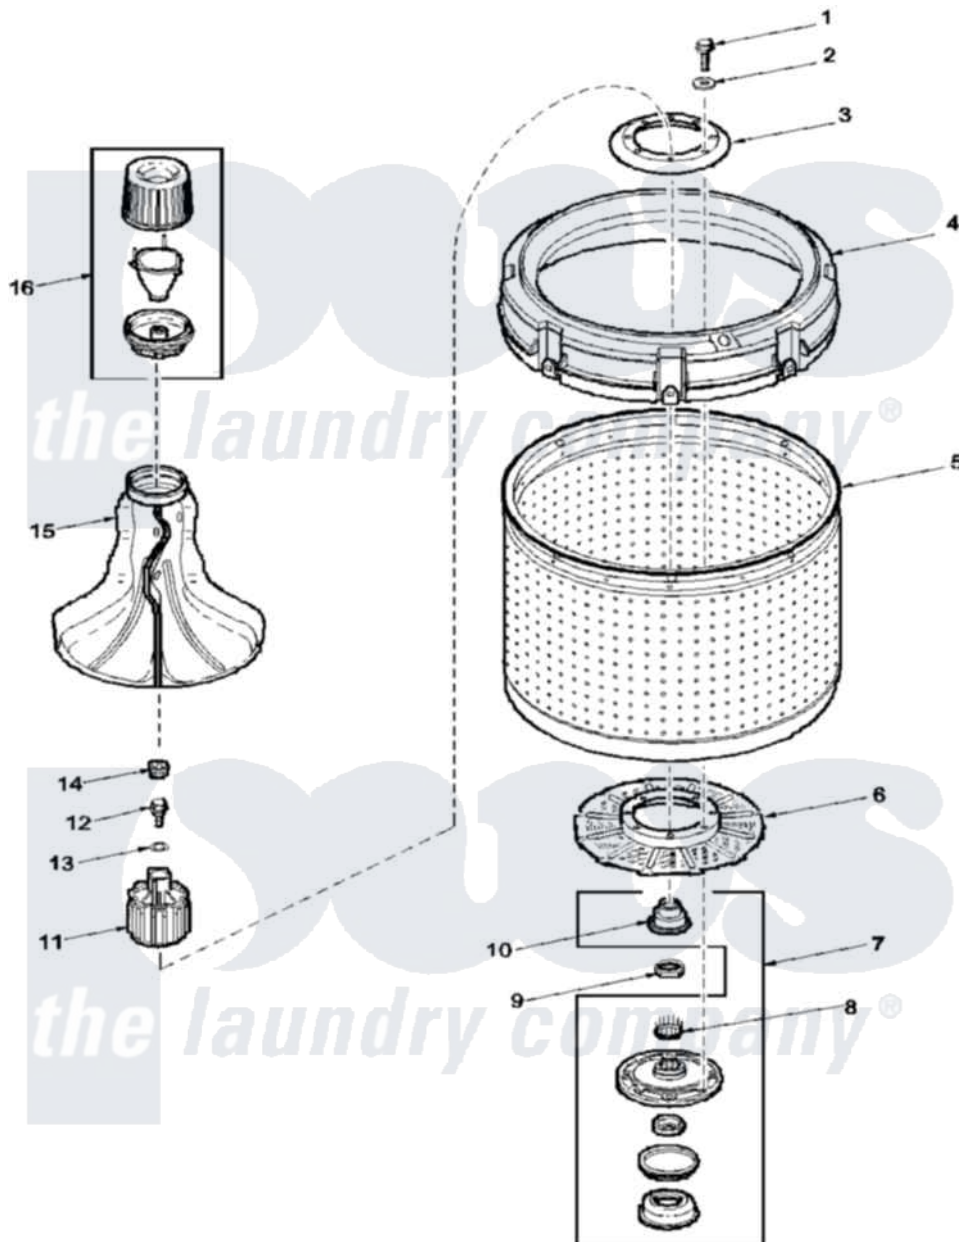

# Amana LWD67AW (BOM: PLWD67AW) 01 - AGITATOR, DRIVE BELL, WASHTUB AND HUB

Amana Residential Amana LWD67AW (BOM: PLWD67AW) Washer Parts Parts Diagram 01 - AGITATOR, DRIVE BELL, WASHTUB AND HUB  
 Click on the part number to view part

Item	Original Part Number	Replaced By	Status	Part Description
1	27202	<a href="#">W10116787</a>		Screw
2	<a href="#">28094</a>			Gasket
3	39113	<a href="#">R9900144</a>		Kit- Wash
4	37411	<a href="#">27001052</a>		Balance Ring
5	39136P	<a href="#">R9900144</a>		Kit- Wash
6	39112	<a href="#">39371</a>		Filter Lin
7	646P3	<a href="#">R9900552</a>		Hub And Seal
8	29728	<a href="#">40008301</a>		Insert, Spline
9	Y29220	<a href="#">40016301</a>		Nut, Lock
10	36425	<a href="#">40016101</a>		Seal, Bell Drive
11	36443P	<a href="#">R9900189</a>		Kit, Drive Bell And Seal
12	34288	<a href="#">40065102</a>		Screw, Shoulder 1/4
13	<a href="#">36472</a>			O-Ring
14	36511	<a href="#">40008401</a>		Plug, Bell
15	Y39156	<a href="#">40000501W</a>		Agitator, Flex Vane