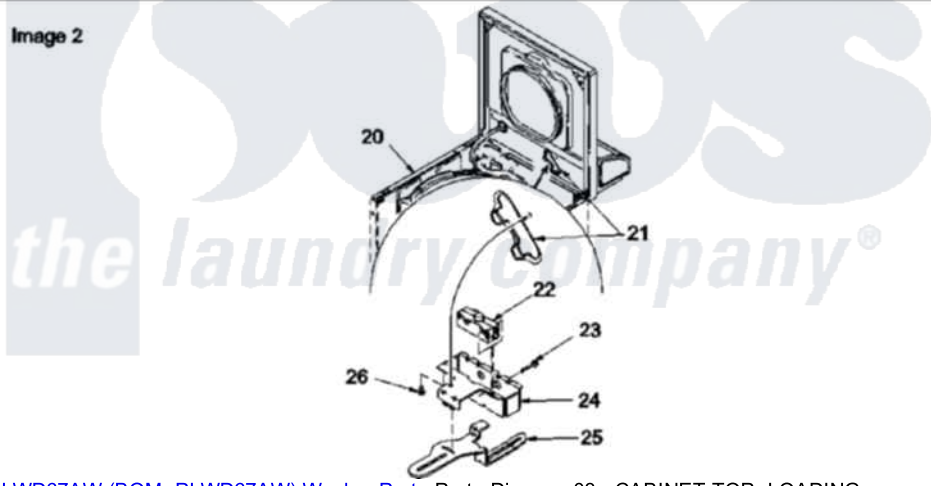

Amana LWD67AW (BOM: PLWD67AW) 03 - CABINET TOP, LOADING DOOR & DOOR SWITCH

Image 1

Image 2

Amana Residential Amana LWD67AW (BOM: PLWD67AW) Washer Parts Parts Diagram 03 - CABINET TOP, LOADING DOOR & DOOR SWITCH

[Click on the part number to view part](#)

Item	Original Part Number	Replaced By	Status	Part Description
1	37827WP		Not Available	LOADING DOOR
2	37782			Control Hood Back Panel
3	23962	W10116760		Screw
4	52909			Screw, 10B-16 X 1/2 HeX
5	24903		Not Available	STICKER,DISCONNECT POW
6	21903	211881		Grommet, Cord Part Not Used-Gas Models Only
7	35887	40063901		Clip, Hold Down
8	37992WP			Top, Home W/Bleach
9	36519		Not Available	CLIP
10	501086	90767		Screw, 8A X 3/8 HeX Washer Head Tapping
11	Y31644	27001200		Screw
12	38238WP	38335WP		Panel Frontw/Carton
13	38271	40034202		Clip, Spring