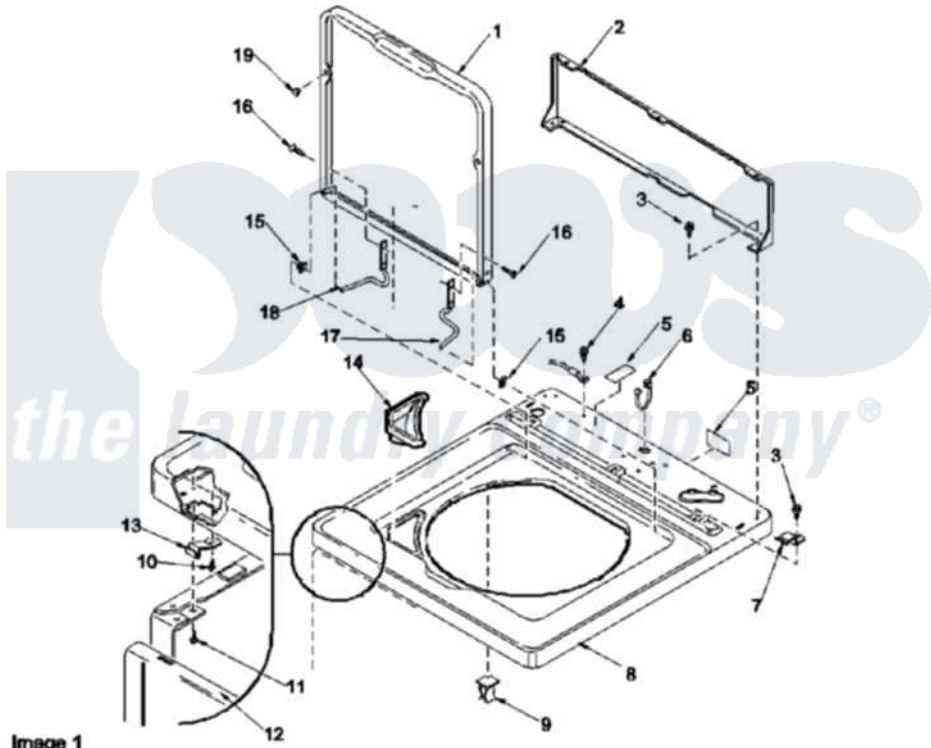

Amana LWD67AW (BOM: PLWD67AW) 03 - CABINET TOP, LOADING DOOR & DOOR SWITCH

Image 1

Image 2

Amana Residential Amana LWD67AW (BOM: PLWD67AW) Washer Parts Parts Diagram 03 - CABINET TOP, LOADING DOOR & DOOR SWITCH

[Click on the part number to view part](#)

Item	Original Part Number	Replaced By	Status	Part Description
1	37827WP		Not Available	LOADING DOOR
2	37782			Control Hood Back Panel
3	23962	W10116760		Screw
4	52909			Screw, 10B-16 X 1/2 HeX
5	24903		Not Available	STICKER,DISCONNECT POW
6	21903	211881		Grommet, Cord Part Not Used-Gas Models Only
7	35887	40063901		Clip, Hold Down
8	37992WP			Top, Home W/Bleach
9	36519		Not Available	CLIP
10	501086	90767		Screw, 8A X 3/8 HeX Washer Head Tapping
11	Y31644	27001200		Screw
12	38238WP	38335WP		Panel Frontw/Carton
13	38271	40034202		Clip, Spring