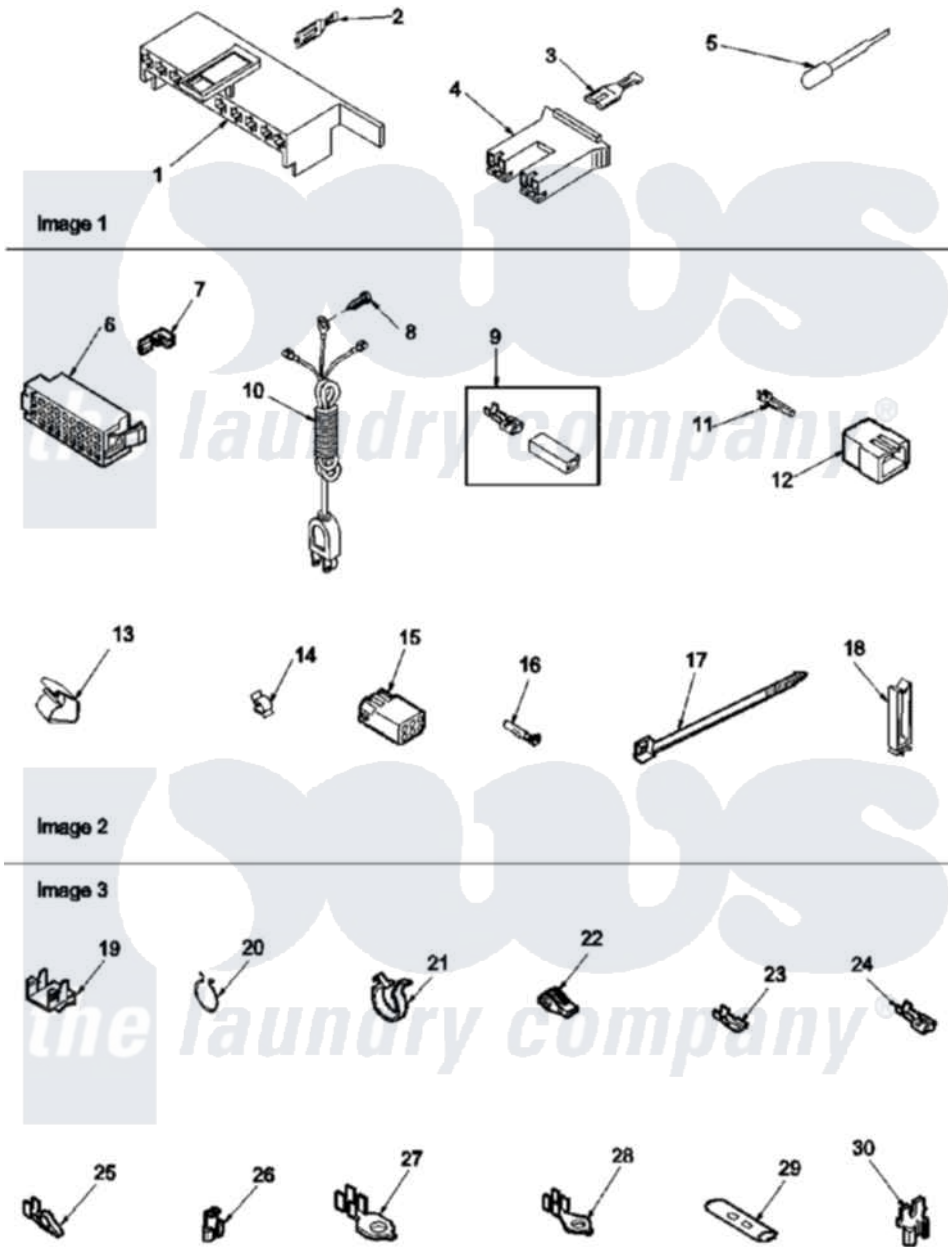

# Amana LWD67AW (BOM: PLWD67AW) 04 - CONNECTION BLOCKS, EXTRACTOR TOOL

Amana Residential Amana LWD67AW (BOM: PLWD67AW) Washer Parts Parts Diagram 04 - CONNECTION BLOCKS, EXTRACTOR TOOL

Click on the part number to view part

Item	Original Part Number	Replaced By	Status	Part Description
1	<a href="#">34677</a>			10 Circuit Plug
2	<a href="#">Y00188</a>			Molex Terminal
3	Y00121		Not Available	SPADE TERMINAL(12 GAUGE) (1/4 INCH-(2) 18 GAUGE WIRES O
4	34675		Not Available	PLUG
"	<a href="#">34676</a>			Plug
5	<a href="#">283P4</a>			Terminal Extractor Tool
6	<a href="#">32746</a>			Housing, RH-24 Positi
"	<a href="#">34123</a>			Housing, LH -24 Position
7	<a href="#">Y00188</a>			Molex Terminal
8	<a href="#">52909</a>			Screw, 10B-16 X 1/2 HeX
9	00234	<a href="#">00359</a>		Terminal Ultra Pod 250 X032F
10	Y34458		Not Available	POWER CORD ALL
11	<a href="#">Y00116</a>			Terminal, Pin-Male

12	<a href="#">23041</a>		Plug, 6 Circuit
"	<a href="#">23033</a>		Plug, 9 Circuit
"	26302	Not Available	PLUG,1 CIRCUIT
13	35521	Not Available	CLIP,HARNESS HOLDER
14	<a href="#">21036</a>		Clip, Cable
15	<a href="#">26301</a>		Receptacle, Molex
"	<a href="#">26708</a>		Receptacle, 6 Circuit
"	<a href="#">26163</a>		Receptacle, 9 Circuit
16	Y00117	<a href="#">5011-XX</a>	093 Female Socket
17	36466	<a href="#">M0321209</a>	Tie-Electrical
18	36274	Not Available	CLIP, HARNESS
19	Y00161	<a href="#">B5733302</a>	Clip, Ground
20	<a href="#">51291</a>		Clip, Wire
21	<a href="#">504034</a>		Clip, Wire
22	70210	Not Available	INSULATOR,BLUE
23	<a href="#">00112</a>		Terminal, Spade-3/16 Fe
24	Y00119	Not Available	SPADE TERMINAL(18 GAUGE) (1/4 INCH-(1) 18 GAUGE WIRE)
25	00220	Not Available	TERMINAL,CRIMP-SINGLE
26	<a href="#">Y00120</a>		Terminal, Flag-1/4 Fema
27	Y00113	Not Available	TERMINAL,RING-1/4 STUD
28	<a href="#">00110</a>		No.10 18 Gauge Wire
29	21091	Not Available	CONNECTOR TWO 1/4 INCH MALE
30	29673	Not Available	DOUBLE CONNECTOR