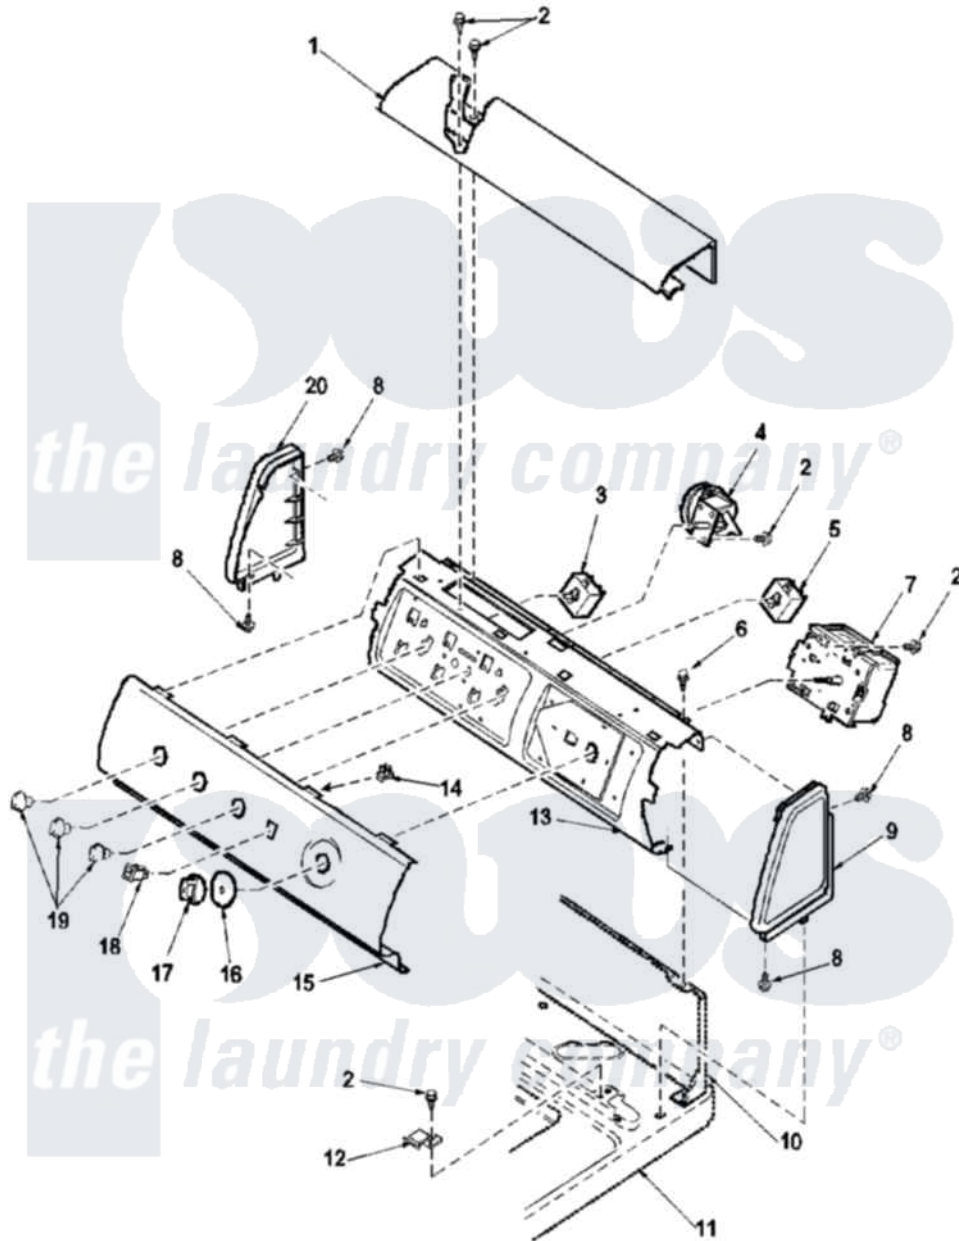

# Amana LWD67AW (BOM: PLWD67AW) 05 - CONTROL PANEL

Amana Residential Amana LWD67AW (BOM: PLWD67AW) Washer Parts Parts Diagram 05 - CONTROL PANEL  
 Click on the part number to view part

Item	Original Part Number	Replaced By	Status	Part Description
1	38231W	<a href="#">39905W</a>		Cover Top
2	23962	<a href="#">W10116760</a>		Screw
3	36335	<a href="#">40046601</a>		Switch, Temperature Select
4	36045	<a href="#">40055101</a>		Switch, Pressure
5	38367	<a href="#">40039501</a>		Switch, Speed
6	34904	<a href="#">489355</a>		Screw, 8 X 1/2
7	<a href="#">37922</a>			Timer, 115V/60Hz 6 Cycle
8	501086	<a href="#">90767</a>		Screw, 8A X 3/8 HeX Washer Head Tapping
9	504008W		Not Available	CAP-END RH
10	<a href="#">37782</a>			Control Hood Back Panel
11	<a href="#">37992WP</a>			Top, Home W/Bleach
12	35887	<a href="#">40063901</a>		Clip, Hold Down
13	38171		Not Available	PANEL, CONTROL SUPPORT
14	Y00161	<a href="#">B5733302</a>		Clip, Ground
15	39823W		Not Available	PNL, GRAPHIC
16	<a href="#">36700W</a>			Knob Skirt

17	<a href="#">35333W</a>		Knob, Timer
18	<a href="#">38424W</a>		Switch, Rocker
19	<a href="#">36701W</a>		Knob
20	504009W	<a href="#">40012702W</a>	Endcap