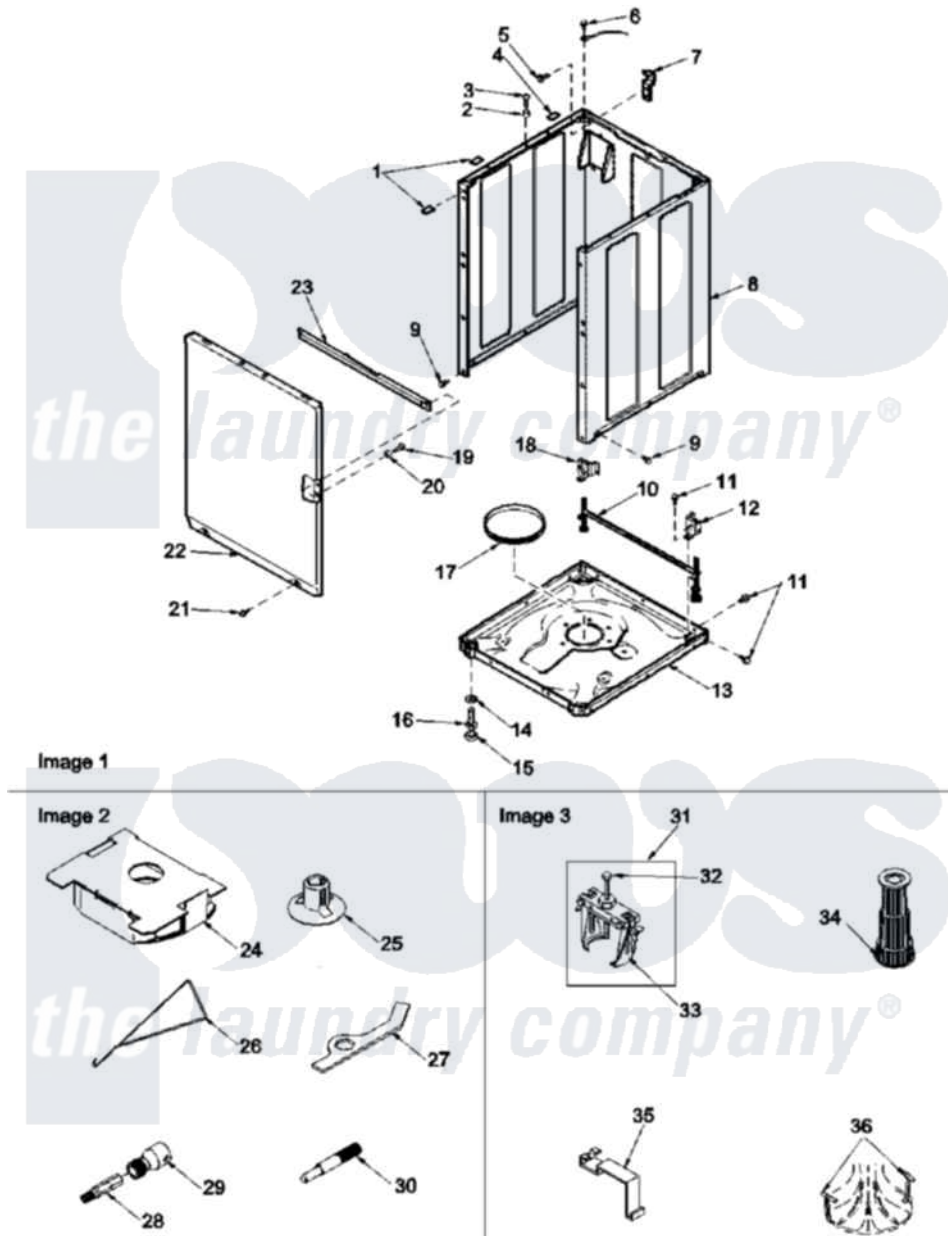

Amana LWD67AW (BOM: PLWD67AW) 06 - FRONT PANEL, BASE & CABINET & TOOLS

Amana Residential Amana LWD67AW (BOM: PLWD67AW) Washer Parts Parts Diagram 06 - FRONT PANEL, BASE & CABINET & TOOLS

[Click on the part number to view part](#)

Item	Original Part Number	Replaced By	Status	Part Description
1	Y56128			Pad, Bumper
2	56079	505187		Locator, Panel
3	32671	Y014874		Screw, Idler Arm And Sleeve
4	36226			Pad, Bumper .25
5	34499		Not Available	SCREW, No.10B X 1/4 TAP IN HX
6	51784		Not Available	SCREW,10B-16 X 1/2 HEX
7	Y27103			Hinge, Hold-Down Lug
8	34475WP	38612WP		Kit-Servic
9	27196	27001200		Screw
10	34443			Assembly, Leg And Stabilier
11	35148		Not Available	SCREW,1/4-14 X 3/8 HX HD
12	36036		Not Available	BRACKET,SLL-RIGHT
13	37807	39788		Assembly- Base
14	Y21899	40038101		Nut, Leg

15	34318	40016001	Foot, Rubber
16	Y34319	22003428	Leg, Adjustable
17	37937	40037401	Ring, Friction
18	36037		Bracket, SII-Left
19	32671	Y014874	Screw, Idler Arm And Sleeve
20	28102		Locator, Panel
21	38272	40034101	Screw, No.12bx1/2
22	38238WP	38335WP	Panel Frontw/Carton
23	Y35097		Not Available BRACE, FRT PNL
24	38039	27001185	Brace- Shp
25	38149	27001185	Brace- Shp
26	289P4	321P4	Hook, Spring
27	306P4		Hex Wrench
28	282P4		T25 Tamper Resistant Bit
29	24161		Torx Bit Holder
30	305P4		Not Available TOOL, TRANSMISSION PI
31	294P4		Bell Tool
32	294P4B		Drive Bell Bolt
33	294P4A		Jaw, Drive Bell Tool
34	293P4		Seal Tool
35	273P4		Tub Cover Gasket Tool
36	254P4P		Agitator Hooks
NI	39815		Harness, Hood
"	555P3	725P3	Kit
"	38660		Assembly, Wire Harness