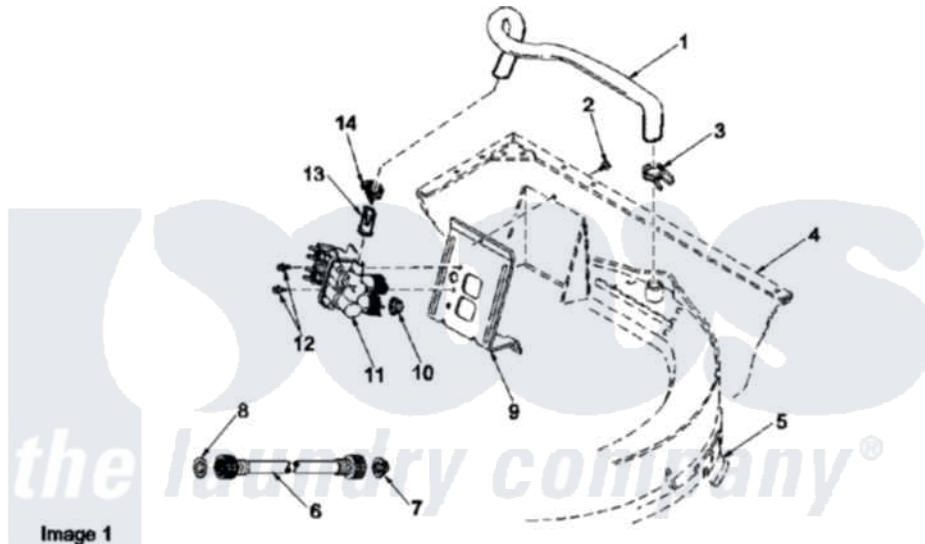

Amana LWD67AW (BOM: PLWD67AW) 08 - MIXING VALVE AND HOSES

Image 1

Image 2

Amana [Residential Amana LWD67AW \(BOM: PLWD67AW\) Washer Parts](#) Parts Diagram 08 - MIXING VALVE AND HOSES

[Click on the part number to view part](#)

Item	Original Part Number	Replaced By	Status	Part Description
1	38155			Hose, Mix Valve To TU
2	503661	27001200		Screw
3	29210			Hose Clamp
4	34475WP	38612WP		Kit-Servic
5	37502	39169		Assembly Tub Cover Gasket And Channel
6	28330P	202860		Inlet Hose Assembly
"	20618	21001467		Hose- 10'
"	20617		Not Available	HOSE, INLET (8 FT)
7	28605	22002960		Strainer, Washer Inlet
8	20290	Y013783		Washer, Inlet Hose
9	34972	39407		Bracket, Valve
10	24122	22002960		Strainer, Washer Inlet
11	38495	R0131578		Valve-Inlet
12	501086	90767		Screw, 8A X 3/8 HeX Washer Head Tapping

13	34500	22001900	Preventer, Back Flow
14	36801	596669	Clamp, Manifold
15	562P3	76660	Break-Sphn
16	33489	8539404	Tie-Wire
17	33615	22003814	Retainer, Drain Hose
18	36878	40008101	Adapter, Standpipe
19	32219		Relief, Strain
20	38062	40053901	Hose, Drain
21	38732	40044901	Stand, Hose
22	36802	285655	Clamp, Hose
23	36863P	27001233	Pump
24	38351	40094201	Hose, Tub To Pump
25	36014		Clip, Retainer-Hose
26	Y00000000	Not Available	SEE NOTE SEE NOTE OUTER TUB