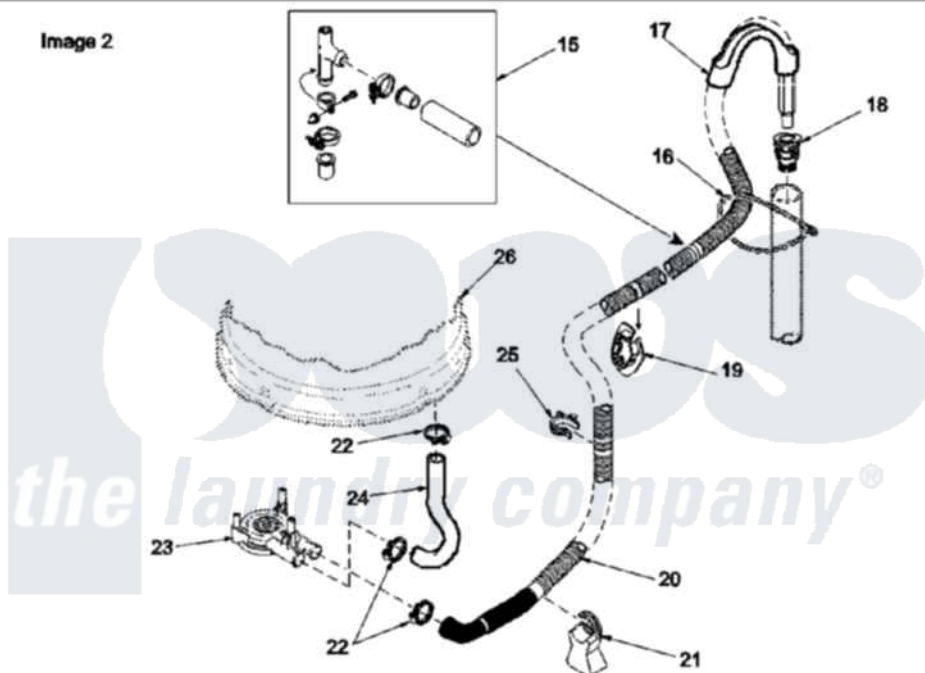

Amana LWD67AW (BOM: PLWD67AW) 08 - MIXING VALVE AND HOSES

Image 1

Image 2

Amana [Residential Amana LWD67AW \(BOM: PLWD67AW\) Washer Parts](#) Parts Diagram 08 - MIXING VALVE AND HOSES

[Click on the part number to view part](#)

Item	Original Part Number	Replaced By	Status	Part Description
1	38155			Hose, Mix Valve To TU
2	503661	27001200		Screw
3	29210			Hose Clamp
4	34475WP	38612WP		Kit-Servic
5	37502	39169		Assembly Tub Cover Gasket And Channel
6	28330P	202860		Inlet Hose Assembly
"	20618	21001467		Hose- 10'
"	20617		Not Available	HOSE, INLET (8 FT)
7	28605	22002960		Strainer, Washer Inlet
8	20290	Y013783		Washer, Inlet Hose
9	34972	39407		Bracket, Valve
10	24122	22002960		Strainer, Washer Inlet
11	38495	R0131578		Valve-Inlet
12	501086	90767		Screw, 8A X 3/8 HeX Washer Head Tapping

13	34500	22001900	Preventer, Back Flow
14	36801	596669	Clamp, Manifold
15	562P3	76660	Break-Sphn
16	33489	8539404	Tie-Wire
17	33615	22003814	Retainer, Drain Hose
18	36878	40008101	Adapter, Standpipe
19	32219		Relief, Strain
20	38062	40053901	Hose, Drain
21	38732	40044901	Stand, Hose
22	36802	285655	Clamp, Hose
23	36863P	27001233	Pump
24	38351	40094201	Hose, Tub To Pump
25	36014		Clip, Retainer-Hose
26	Y00000000	Not Available	SEE NOTE SEE NOTE OUTER TUB