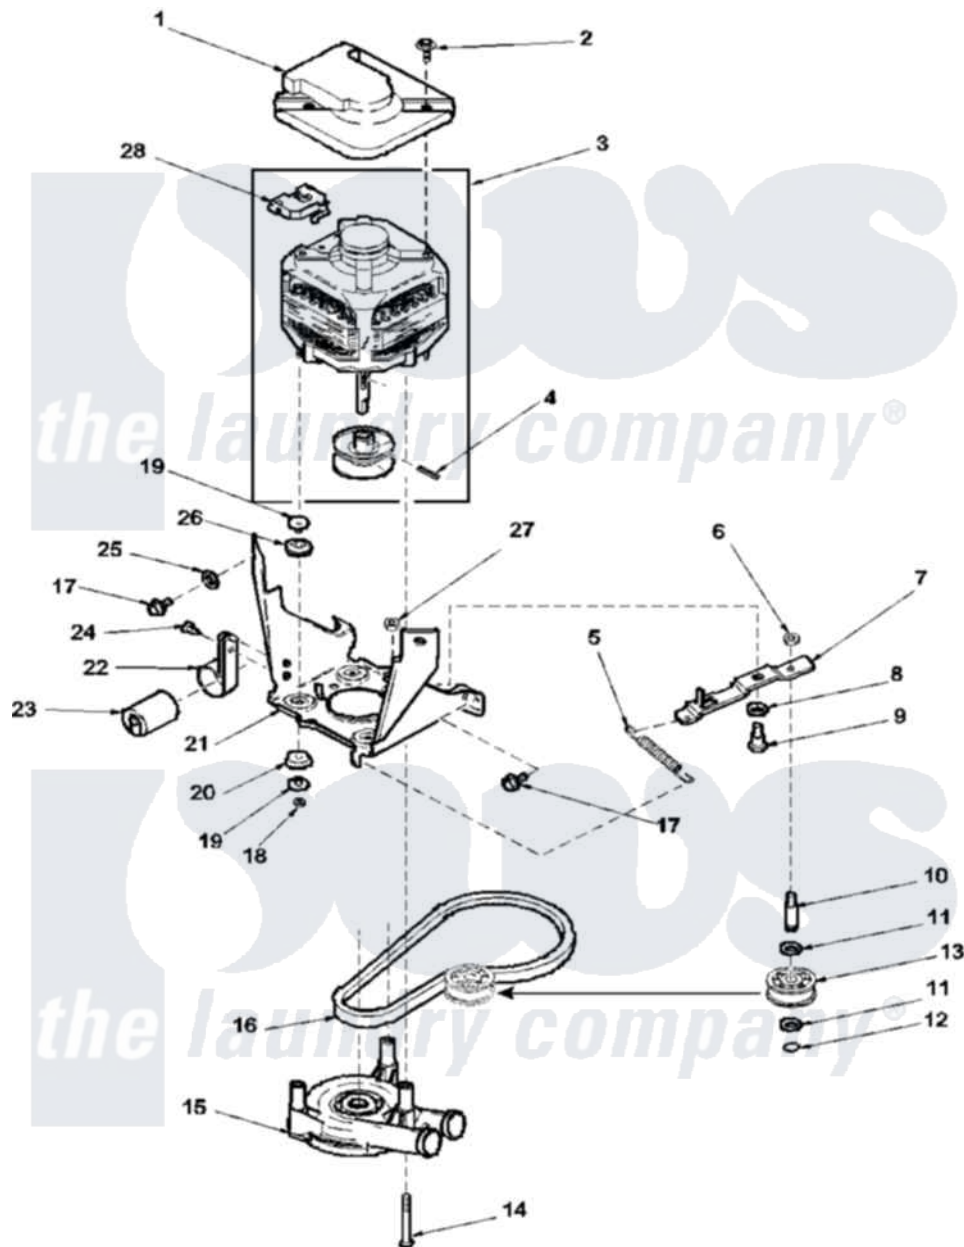

Amana LWD67AW (BOM: PLWD67AW) 09 - MOTOR, BELT, PUMP, AND IDLER ASSY

Amana Residential Amana LWD67AW (BOM: PLWD67AW) Washer Parts Diagram 09 - MOTOR, BELT, PUMP, AND IDLER ASSY

[Click on the part number to view part](#)

Item	Original Part Number	Replaced By	Status	Part Description
1	34754	40112301		Shield, Motor
2	36639	4312464		Screw
3	37819	27001215		Motor W/Pulley
4	10416			Pin, Roll
5	38012	40061401		Spring, Idler Lever
6	28803	2221070		Clamp, Nylon
7	38011	40041002		Lever, Idler
8	81392	40054701		Washer
9	27229	40038901		Screw, 1/4-20
10	38228	56461		Shaft
11	52549			Washer, 501 ID X3/4 Odx
12	23748			Ring, Retaining
13	38225	40045001		Idler Pulley Assembly
14	Y34565	40063701		Screw, 10-16 x 1.75
15	36863P	27001233		Pump

16	37820	27001007	Belt, Spin
17	35369	40128701	Screw, 5/16-18 X .50
18	35423	3400029	Nut, Adapter Plate
19	38325	40053701	Post, Isolator
20	38396	40054301	Mount, Motor Lower
21	37445	Not Available	MOTOR MOUNTING BRACKET
22	37535	357030	Clamp, Capacitor
24	52909		Screw, 10B-16 X 1/2 HeX
25	37772	Not Available	WASHER, ALUMINUM .34X
26	38395	40053801	Mount, Motor Upper
27	52566	27001225	Nut, Jam Mid Lock 1/4-20
28	35632	Not Available	SWITCH, MOTOR