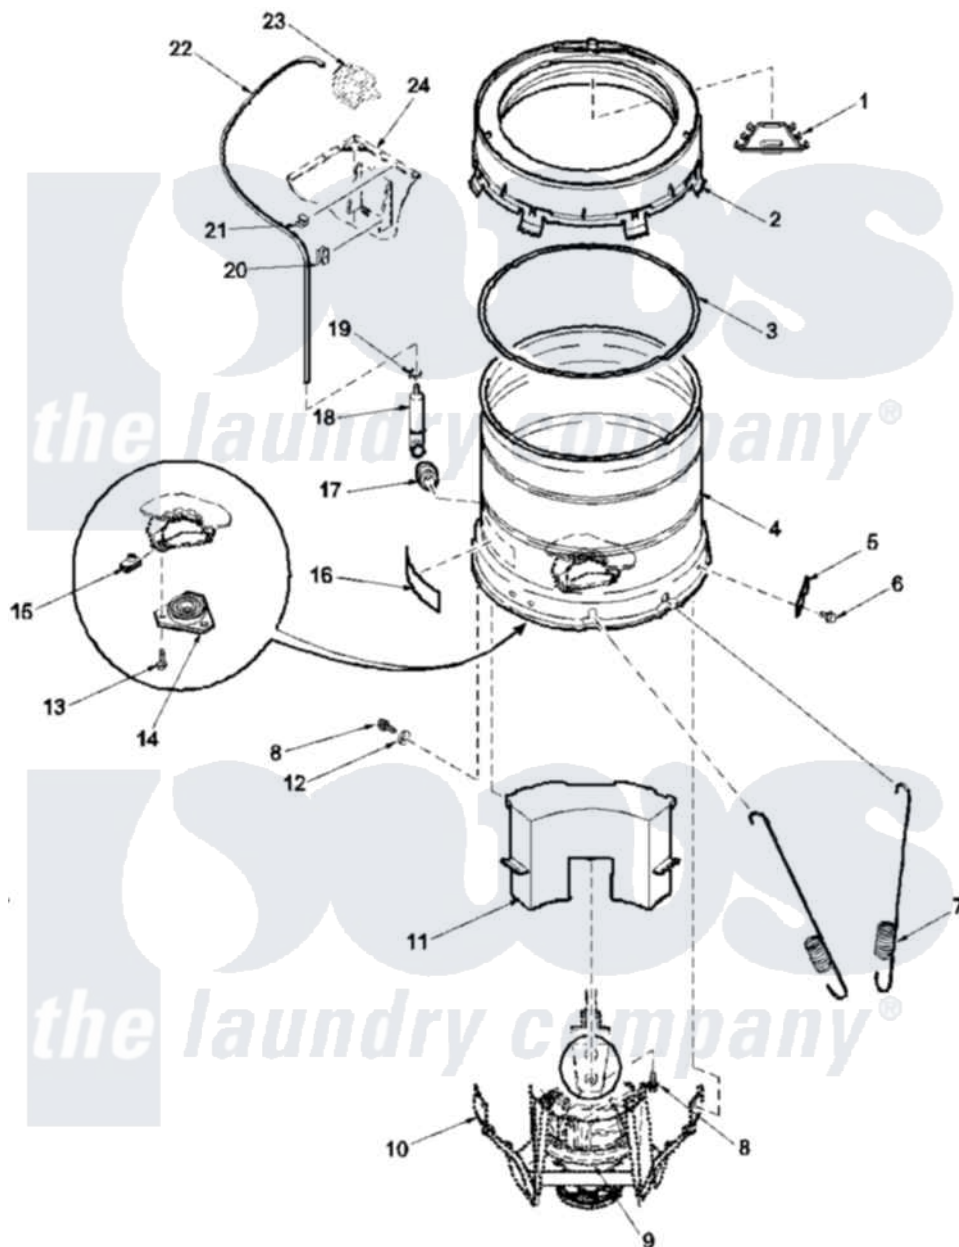

Amana LWD67AW (BOM: PLWD67AW) 10 - OUTER TUB, COVER, PRESSURE TUBE

Amana Residential Amana LWD67AW (BOM: PLWD67AW) Washer Parts Parts Diagram 10 - OUTER TUB, COVER, PRESSURE TUBE

[Click on the part number to view part](#)

Item	Original Part Number	Replaced By	Status	Part Description
1	39079		Not Available	CHANNEL, WATER
2	37502	39169		Assembly Tub Cover Gasket And Channel
3	38359			Gasket, Tub Cover Large
4	37813P			Tub, Outer-Tall
5	27926			Plate, Leg .063
6	35369	40128701		Screw, 5/16-18 X .50
7	37575	40045202		Spring, Tall Tub
8	37766	40064301		Screw, 1/4-15 x 3/4 Hex
9	38826P	12002178		Transmison
10	39253			Assembly, Weld And Bearing
11	38769			Assembly, Counterweight
12	37767	60096-8		Rail Shelf Support
13	36991	3400500		Bolt, 3405245 5/16-18 X 3/4
14	27182	40004201P		Main Bearing Assembly

15	27222		Nut, Retainer 5/16-18
16	500049		Not Available
17	29175	40037801	Grommet
18	30907	40008501	Assembly, Pressure Bulb
19	Y22294	596669	Clamp, Manifold
20	36985		Not Available
21	21036		Clip, Cable
22	29213	39125	Tubing 31
23	Y00000000		Not Available
24	34475WP	38612WP	Kit-Servic