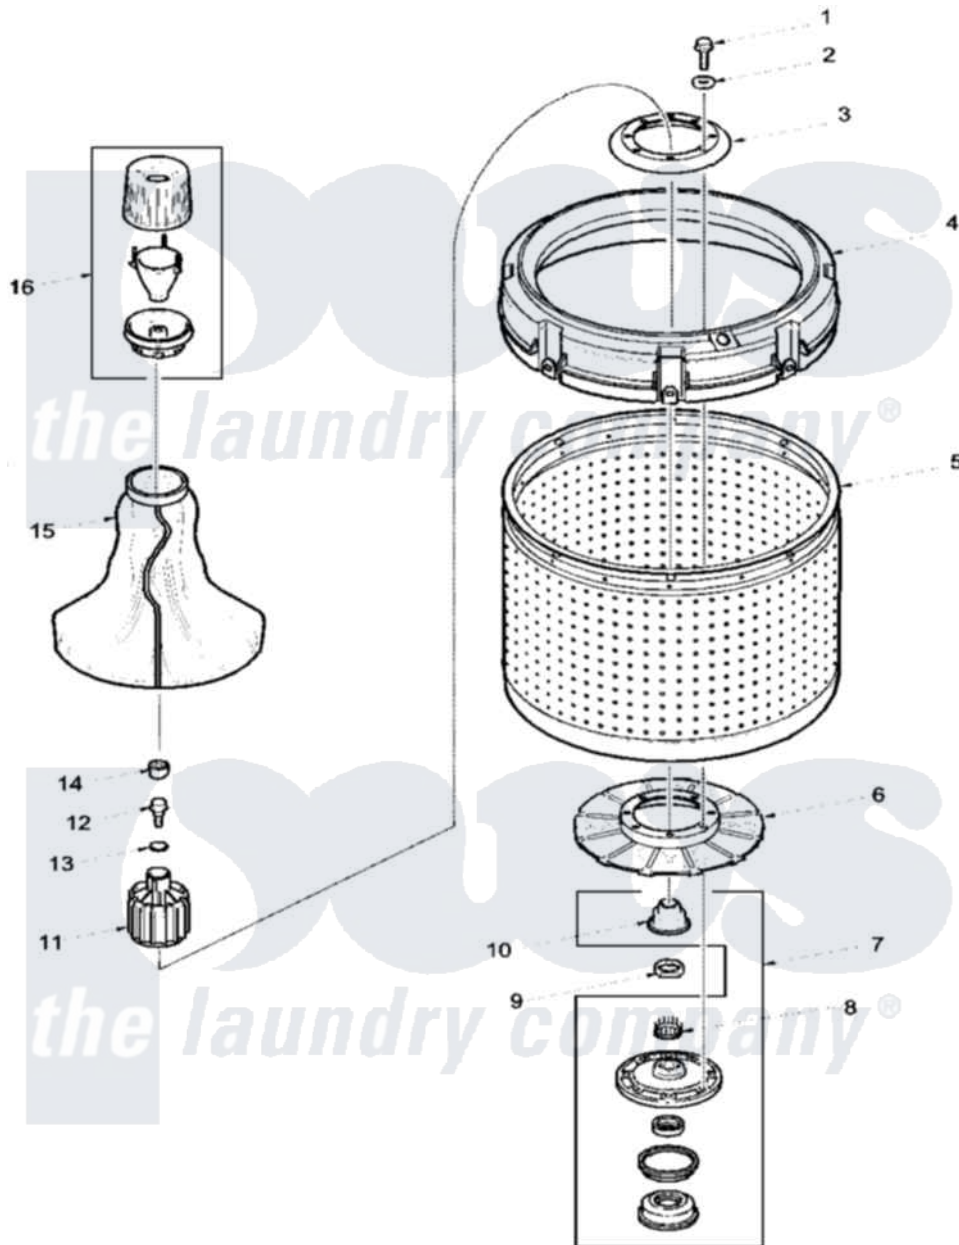

Amana LWD70AW (BOM: PLWD70AW) 01 - AGITATOR, DRIVE BELL, WASHTUB AND HUB

Amana Residential Amana LWD70AW (BOM: PLWD70AW) Washer Parts Parts Diagram 01 - AGITATOR, DRIVE BELL, WASHTUB AND HUB
 Click on the part number to view part

Item	Original Part Number	Replaced By	Status	Part Description
1	27202	W10116787		Screw
2	28094			Gasket
3	39113	R9900144		Kit- Wash
4	37411	27001052		Balance Ring
5	39136P	R9900144		Kit- Wash
6	39112	39371		Filter Lin
7	646P3	R9900552		Hub And Seal
8	29728	40008301		Insert, Spline
9	Y29220	40016301		Nut, Lock
10	36425	40016101		Seal, Bell Drive
11	36443P	R9900189		Kit, Drive Bell And Seal
12	34288	40065102		Screw, Shoulder 1/4
13	36472			O-Ring
14	36511	40008401		Plug, Bell
15	Y39156	40000501W		Agitator, Flex Vane