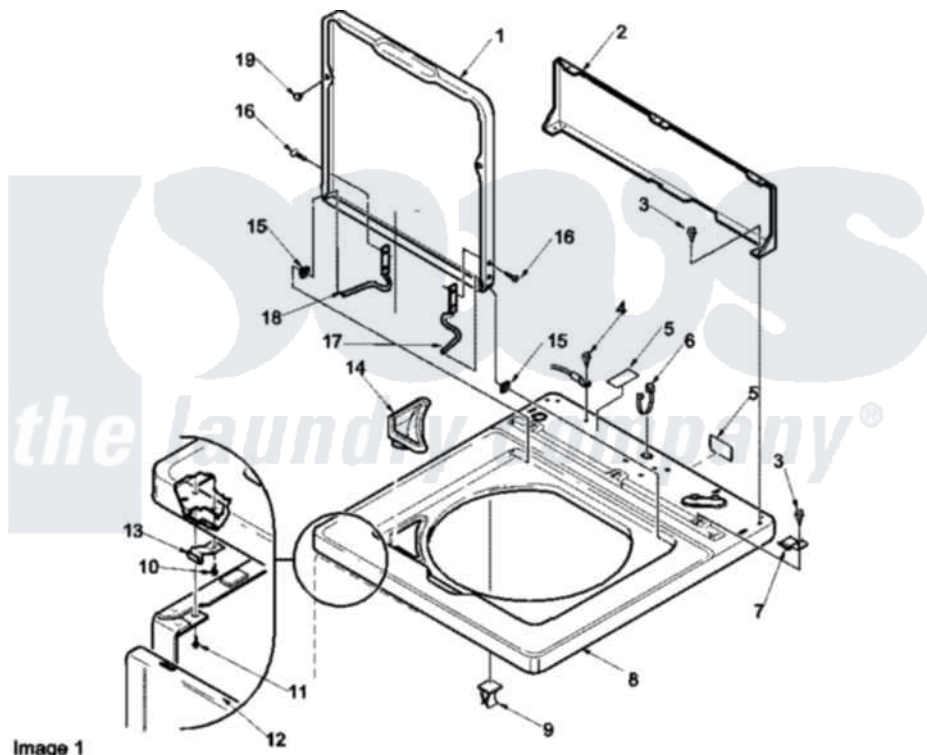

# Amana LWD70AW (BOM: PLWD70AW) 02 - CABINET TOP, LOADING DOOR, AND DOOR SWIT

Image 1

Image 2

Amana Residential Amana LWD70AW (BOM: PLWD70AW) Washer Parts Parts Diagram 02 - CABINET TOP, LOADING DOOR, AND DOOR SWIT

[Click on the part number to view part](#)

Item	Original Part Number	Replaced By	Status	Part Description
1	37827WP		Not Available	LOADING DOOR
2	<a href="#">37782</a>			Control Hood Back Panel
3	23962	<a href="#">W10116760</a>		Screw
4	<a href="#">52909</a>			Screw, 10B-16 X 1/2 HeX
5	24903		Not Available	STICKER,DISCONNECT POW
6	21903	<a href="#">211881</a>		Grommet, Cord Part Not Used-Gas Models Only
7	35887	<a href="#">40063901</a>		Clip, Hold Down
8	<a href="#">37992WP</a>			Top, Home W/Bleach
9	36519		Not Available	CLIP
10	501086	<a href="#">90767</a>		Screw, 8A X 3/8 HeX Washer Head Tapping
11	Y31644	<a href="#">27001200</a>		Screw
12	38238WP	<a href="#">38335WP</a>		Panel Frontw/Carton
13	38271	<a href="#">40034202</a>		Clip, Spring