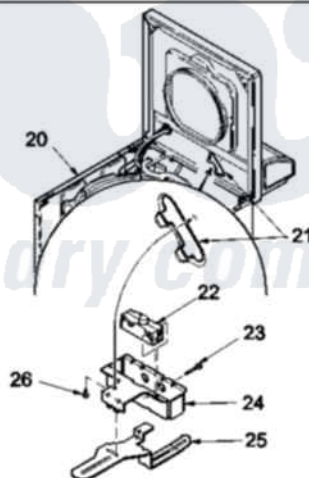

# Amana LWD70AW (BOM: PLWD70AW) 02 - CABINET TOP, LOADING DOOR, AND DOOR SWIT

Image 1

Image 2

Amana Residential Amana LWD70AW (BOM: PLWD70AW) Washer Parts Parts Diagram 02 - CABINET TOP, LOADING DOOR, AND DOOR SWIT

[Click on the part number to view part](#)

Item	Original Part Number	Replaced By	Status	Part Description
1	37827WP		Not Available	LOADING DOOR
2	<a href="#">37782</a>			Control Hood Back Panel
3	23962	<a href="#">W10116760</a>		Screw
4	<a href="#">52909</a>			Screw, 10B-16 X 1/2 HeX
5	24903		Not Available	STICKER,DISCONNECT POW
6	21903	<a href="#">211881</a>		Grommet, Cord Part Not Used-Gas Models Only
7	35887	<a href="#">40063901</a>		Clip, Hold Down
8	<a href="#">37992WP</a>			Top, Home W/Bleach
9	36519		Not Available	CLIP
10	501086	<a href="#">90767</a>		Screw, 8A X 3/8 HeX Washer Head Tapping
11	Y31644	<a href="#">27001200</a>		Screw
12	38238WP	<a href="#">38335WP</a>		Panel Frontw/Carton
13	38271	<a href="#">40034202</a>		Clip, Spring