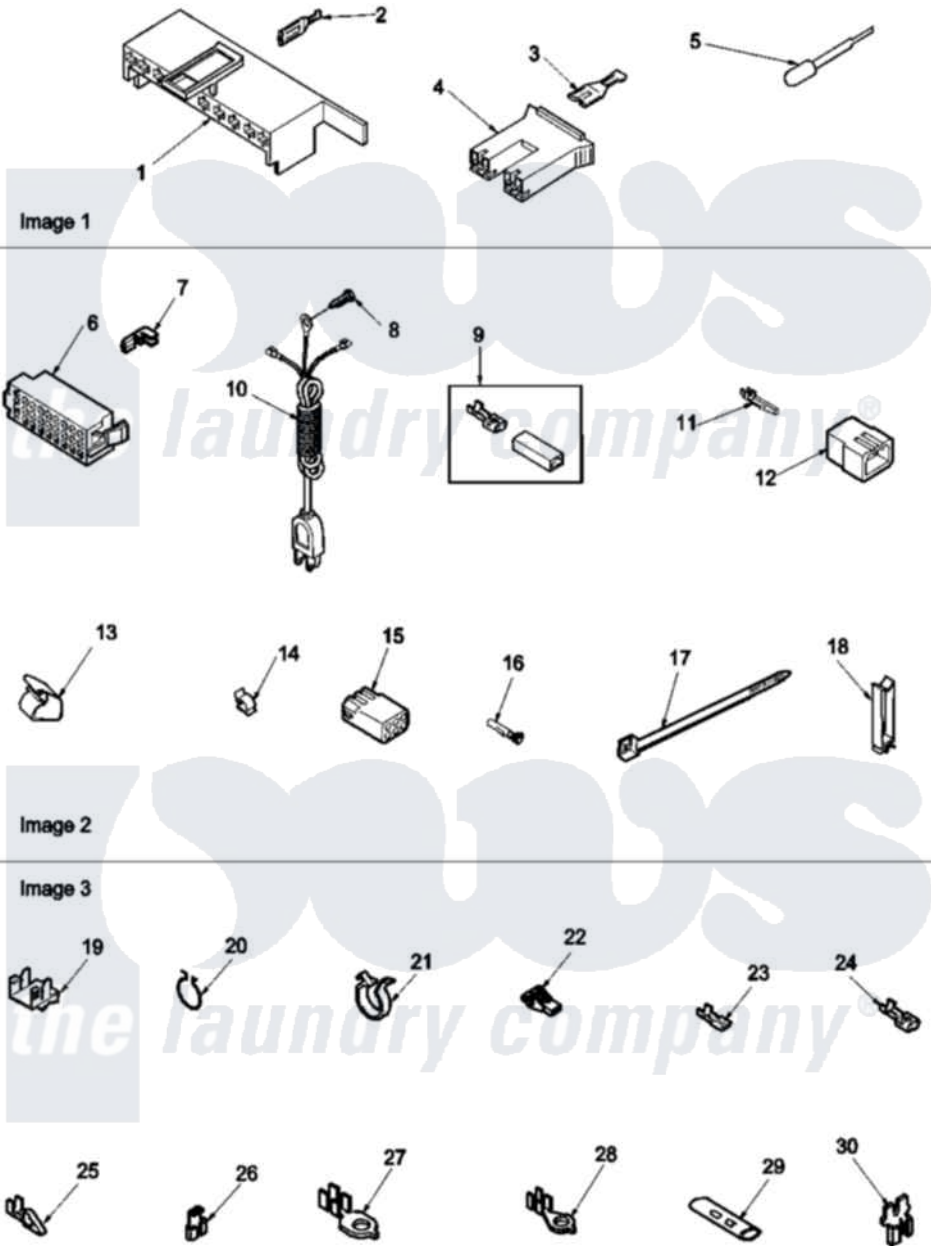

**Amana LWD70AW (BOM: PLWD70AW) 03 - CONNECTION BLOCKS, EXTRACTOR TOOL, AND T**

Amana Residential Amana LWD70AW (BOM: PLWD70AW) Washer Parts Parts Diagram 03 - CONNECTION BLOCKS, EXTRACTOR TOOL, AND T  
 Click on the part number to view part

Item	Original Part Number	Replaced By	Status	Part Description
1	<a href="#">34677</a>			10 Circuit Plug
2	<a href="#">Y00188</a>			Molex Terminal
3	Y00121		Not Available	SPADE TERMINAL(12 GAUGE) (1/4 INCH-(2) 18 GAUGE WIRES O
4	<a href="#">34676</a>			Plug
"	34675		Not Available	PLUG
5	<a href="#">283P4</a>			Terminal Extractor Tool
6	<a href="#">34123</a>			Housing, LH -24 Position
"	<a href="#">32746</a>			Housing, RH-24 Positi
7	<a href="#">Y00188</a>			Molex Terminal
8	<a href="#">52909</a>			Screw, 10B-16 X 1/2 HeX
9	00234	<a href="#">00359</a>		Terminal Ultra Pod 250 X032F
10	Y34458		Not Available	POWER CORD ALL
11	<a href="#">Y00116</a>			Terminal, Pin-Male

12	<a href="#">23033</a>		Plug, 9 Circuit
"	<a href="#">23041</a>		Plug, 6 Circuit
"	26302	Not Available	PLUG,1 CIRCUIT
13	35521	Not Available	CLIP,HARNESS HOLDER
14	<a href="#">21036</a>		Clip, Cable
15	<a href="#">26301</a>		Receptacle, Molex
"	<a href="#">26708</a>		Receptacle, 6 Circuit
"	<a href="#">26163</a>		Receptacle, 9 Circuit
16	Y00117	<a href="#">5011-XX</a>	093 Female Socket
17	36466	<a href="#">M0321209</a>	Tie-Electrical
18	36274	Not Available	CLIP, HARNESS
19	Y00161	<a href="#">B5733302</a>	Clip, Ground
20	<a href="#">51291</a>		Clip, Wire
21	61510	<a href="#">504034</a>	Clip, Wire
22	70210	Not Available	INSULATOR,BLUE
23	<a href="#">00112</a>		Terminal, Spade-3/16 Fe
24	Y00119	Not Available	SPADE TERMINAL(18 GAUGE) (1/4 INCH-(1) 18 GAUGE WIRE)
25	00220	Not Available	TERMINAL,CRIMP-SINGLE
26	<a href="#">Y00120</a>		Terminal, Flag-1/4 Fema
27	Y00113	Not Available	TERMINAL,RING-1/4 STUD
28	<a href="#">00110</a>		No.10 18 Gauge Wire
29	21091	Not Available	CONNECTOR TWO 1/4 INCH MALE
30	29673	Not Available	DOUBLE CONNECTOR