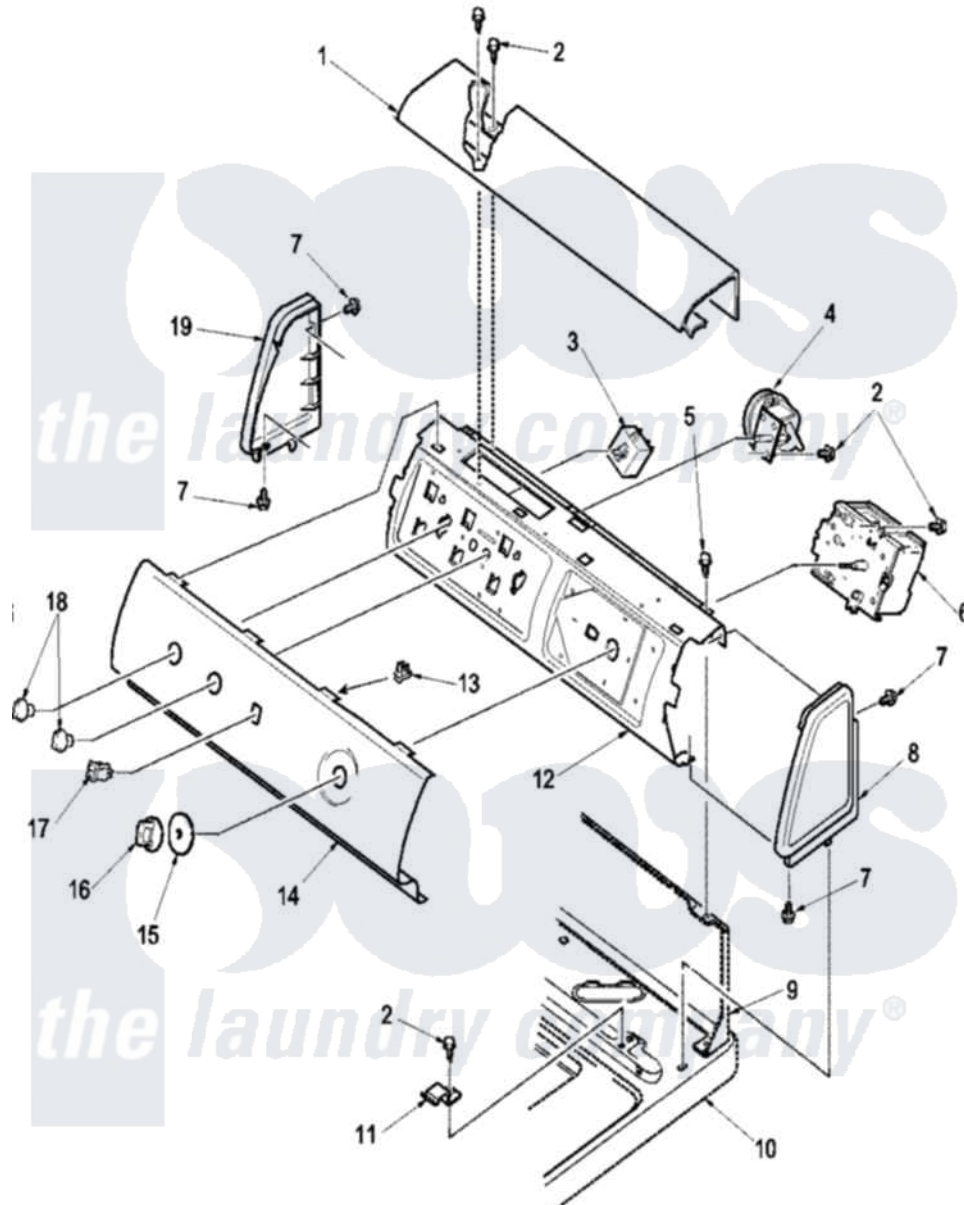

Amana LWD70AW (BOM: PLWD70AW) 04 - CONTROL PANEL

Amana Residential Amana LWD70AW (BOM: PLWD70AW) Washer Parts Parts Diagram 04 - CONTROL PANEL
 Click on the part number to view part

| Item | Original Part Number | Replaced By | Status | Part Description |
|------|-------------------------|---------------------------|---------------|---|
| 1 | 38231W | 39905W | | Cover Top |
| 2 | 23962 | W10116760 | | Screw |
| 3 | 35115 | | | Switch, TemPerature 3 P |
| 4 | 38842 | 40077201 | | Switch, Pressure |
| 5 | 34904 | 489355 | | Screw, 8 X 1/2 |
| 6 | 37919 | | Not Available | TIMER, 115V/60HZ 6 CYC |
| 7 | 501086 | 90767 | | Screw, 8A X 3/8 HeX Washer Head Tapping |
| 8 | 504008W | | Not Available | CAP-END RH |
| 9 | 37782 | | | Control Hood Back Panel |
| 10 | 37992WP | | | Top, Home W/Bleach |
| 11 | 35887 | 40063901 | | Clip, Hold Down |
| 12 | 38171 | | Not Available | PANEL, CONTROL SUPPORT |
| 13 | Y00161 | B5733302 | | Clip, Ground |
| 14 | 39121W | | Not Available | PANEL, GRAPHIC-AMANA |
| 15 | 36700W | | | Knob Skirt |
| 16 | 35333W | | | Knob, Timer |

17 [38424W](#)

Switch, Rocker

18 [36701W](#)

Knob

19 504009W

[40012702W](#)

Endcap