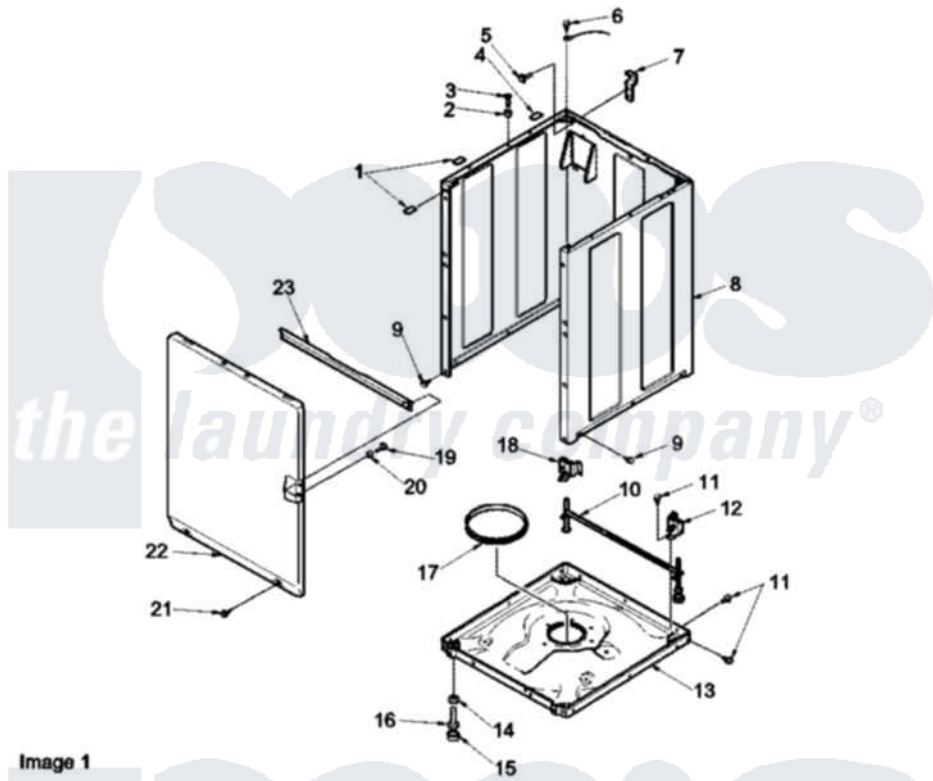

Amana LWD70AW (BOM: PLWD70AW) 05 - FRONT PANEL, BASE AND CABINET, AND SPECI

Image 1

Image 2

Image 3

Amana Residential Amana LWD70AW (BOM: PLWD70AW) Washer Parts Diagram 05 - FRONT PANEL, BASE AND CABINET, AND SPECI
 Click on the part number to view part

Item	Original Part Number	Replaced By	Status	Part Description
1	Y56128			Pad, Bumper
2	56079	505187		Locator, Panel
3	32671	Y014874		Screw, Idler Arm And Sleeve
4	36226			Pad, Bumper .25
5	34499		Not Available	SCREW, No.10B X 1/4 TAP IN HX
6	51784		Not Available	SCREW,10B-16 X 1/2 HEX
7	Y27103			Hinge, Hold-Down Lug
8	34475WP	38612WP		Kit-Servic
9	27196	27001200		Screw
10	34443			Assembly, Leg And Stabilier
11	35148		Not Available	SCREW,1/4-14 X 3/8 HX HD
12	36036		Not Available	BRACKET,SLL-RIGHT
13	37807	39788		Assembly- Base
14	Y21899	40038101		Nut, Leg