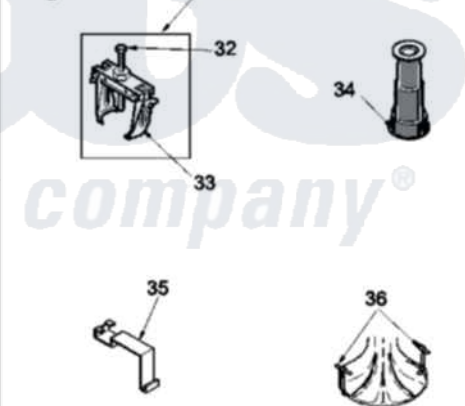

Amana LWD70AW (BOM: PLWD70AW) 05 - FRONT PANEL, BASE AND CABINET, AND SPECI

Image 1

Image 2

Image 3

Amana Residential Amana LWD70AW (BOM: PLWD70AW) Washer Parts Diagram 05 - FRONT PANEL, BASE AND CABINET, AND SPECI
 Click on the part number to view part

Item	Original Part Number	Replaced By	Status	Part Description
1	Y56128			Pad, Bumper
2	56079	505187		Locator, Panel
3	32671	Y014874		Screw, Idler Arm And Sleeve
4	36226			Pad, Bumper .25
5	34499		Not Available	SCREW, No.10B X 1/4 TAP IN HX
6	51784		Not Available	SCREW,10B-16 X 1/2 HEX
7	Y27103			Hinge, Hold-Down Lug
8	34475WP	38612WP		Kit-Servic
9	27196	27001200		Screw
10	34443			Assembly, Leg And Stabilier
11	35148		Not Available	SCREW,1/4-14 X 3/8 HX HD
12	36036		Not Available	BRACKET,SLL-RIGHT
13	37807	39788		Assembly- Base
14	Y21899	40038101		Nut, Leg

15	34318	40016001		Foot, Rubber
16	Y34319	22003428		Leg, Adjustable
17	37937	40037401		Ring, Friction
18	36037			Bracket, SII-Left
19	32671	Y014874		Screw, Idler Arm And Sleeve
20	28102			Locator, Panel
21	38272	40034101		Screw, No.12bx1/2
22	38238WP	38335WP		Panel Frontw/Carton
23	Y35097		Not Available	BRACE, FRT PNL
24	38039	27001185		Brace- Shp
25	38149	27001185		Brace- Shp
26	289P4	321P4		Hook, Spring
27	306P4			Hex Wrench
28	282P4			T25 Tamper Resistant Bit
29	24161			Torx Bit Holder
30	305P4		Not Available	TOOL, TRANSMISSION PI
31	294P4			Bell Tool
32	294P4B			Drive Bell Bolt
33	294P4A			Jaw, Drive Bell Tool
34	293P4			Seal Tool
35	273P4			Tub Cover Gasket Tool
36	254P4P			Agitator Hooks
NI	555P3	725P3		Kit
"	38771			Assembly, Wire Harness-BA
"	Y39138		Not Available	ASSY, WIRE HARNESS-HO