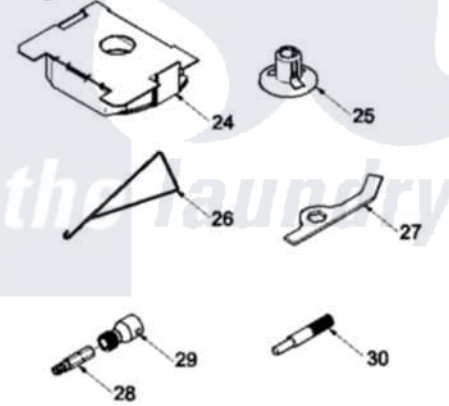

Amana LWD70AW (BOM: PLWD70AW) 05 - FRONT PANEL, BASE AND CABINET, AND SPECI

Image 1

Image 2

Image 3

Amana Residential Amana LWD70AW (BOM: PLWD70AW) Washer Parts Diagram 05 - FRONT PANEL, BASE AND CABINET, AND SPECI
 Click on the part number to view part

Item	Original Part Number	Replaced By	Status	Part Description
1	Y56128			Pad, Bumper
2	56079	505187		Locator, Panel
3	32671	Y014874		Screw, Idler Arm And Sleeve
4	36226			Pad, Bumper .25
5	34499		Not Available	SCREW, No.10B X 1/4 TAP IN HX
6	51784		Not Available	SCREW,10B-16 X 1/2 HEX
7	Y27103			Hinge, Hold-Down Lug
8	34475WP	38612WP		Kit-Servic
9	27196	27001200		Screw
10	34443			Assembly, Leg And Stabilier
11	35148		Not Available	SCREW,1/4-14 X 3/8 HX HD
12	36036		Not Available	BRACKET,SLL-RIGHT
13	37807	39788		Assembly- Base
14	Y21899	40038101		Nut, Leg

15	34318	40016001		Foot, Rubber
16	Y34319	22003428		Leg, Adjustable
17	37937	40037401		Ring, Friction
18	36037			Bracket, SII-Left
19	32671	Y014874		Screw, Idler Arm And Sleeve
20	28102			Locator, Panel
21	38272	40034101		Screw, No.12bx1/2
22	38238WP	38335WP		Panel Frontw/Carton
23	Y35097		Not Available	BRACE, FRT PNL
24	38039	27001185		Brace- Shp
25	38149	27001185		Brace- Shp
26	289P4	321P4		Hook, Spring
27	306P4			Hex Wrench
28	282P4			T25 Tamper Resistant Bit
29	24161			Torx Bit Holder
30	305P4		Not Available	TOOL, TRANSMISSION PI
31	294P4			Bell Tool
32	294P4B			Drive Bell Bolt
33	294P4A			Jaw, Drive Bell Tool
34	293P4			Seal Tool
35	273P4			Tub Cover Gasket Tool
36	254P4P			Agitator Hooks
NI	555P3	725P3		Kit
"	38771			Assembly, Wire Harness-BA
"	Y39138		Not Available	ASSY, WIRE HARNESS-HO