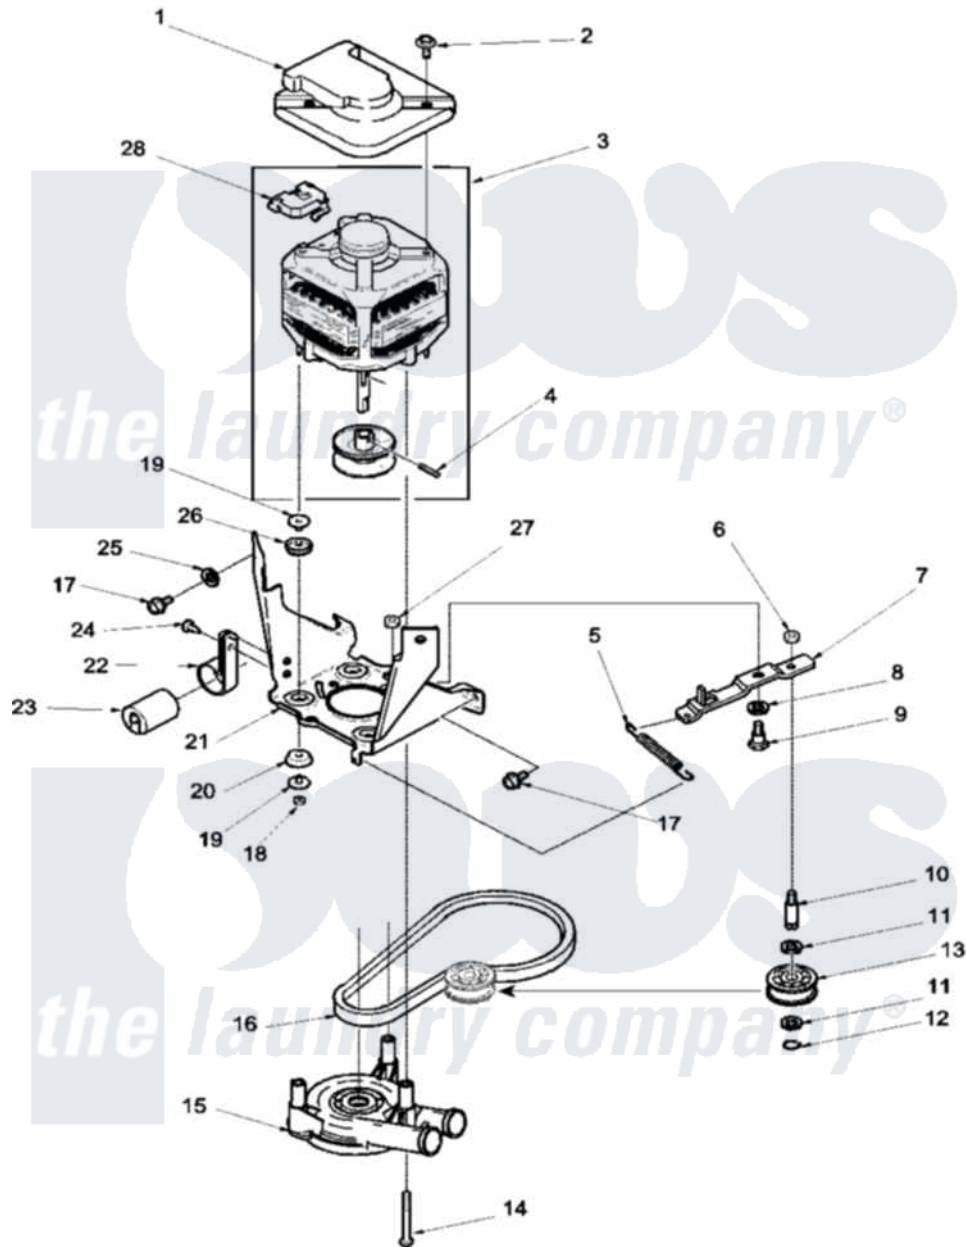

Amana LWD70AW (BOM: PLWD70AW) 08 - MOTOR, BELT, PUMP, AND IDLER ASSY

Amana Residential Amana LWD70AW (BOM: PLWD70AW) Washer Parts Parts Diagram 08 - MOTOR, BELT, PUMP, AND IDLER ASSY

[Click on the part number to view part](#)

Item	Original Part Number	Replaced By	Status	Part Description
1	34754	40112301		Shield, Motor
2	36639	4312464		Screw
3	38037	12002133		Motor-Drive
4	10416			Pin, Roll
5	38012	40061401		Spring, Idler Lever
6	28803	2221070		Clamp, Nylon
7	38011	40041002		Lever, Idler
8	81392	40054701		Washer
9	27229	40038901		Screw, 1/4-20
10	38228	56461		Shaft
11	52549			Washer, 501 ID X3/4 Odx
12	23748			Ring, Retaining
13	38225	40045001		Idler Pulley Assembly
14	Y34565	40063701		Screw, 10-16 x 1.75
15	36863P	27001233		Pump

16	38174	27001006	Belt, Spin And Agitator
17	35369	40128701	Screw, 5/16-18 X .50
18	35423	3400029	Nut, Adapter Plate
19	38325	40053701	Post, Isolator
20	38396	40054301	Mount, Motor Lower
21	37445	Not Available	MOTOR MOUNTING BRACKET
22	37535	357030	Clamp, Capacitor
23	37377	Y39661	Capacitor
24	52909		Screw, 10B-16 X 1/2 HeX
25	37772	Not Available	WASHER, ALUMINUM .34X
26	38395	40053801	Mount, Motor Upper
27	52566	27001225	Nut, Jam Mid Lock 1/4-20
28	35632	Not Available	SWITCH, MOTOR