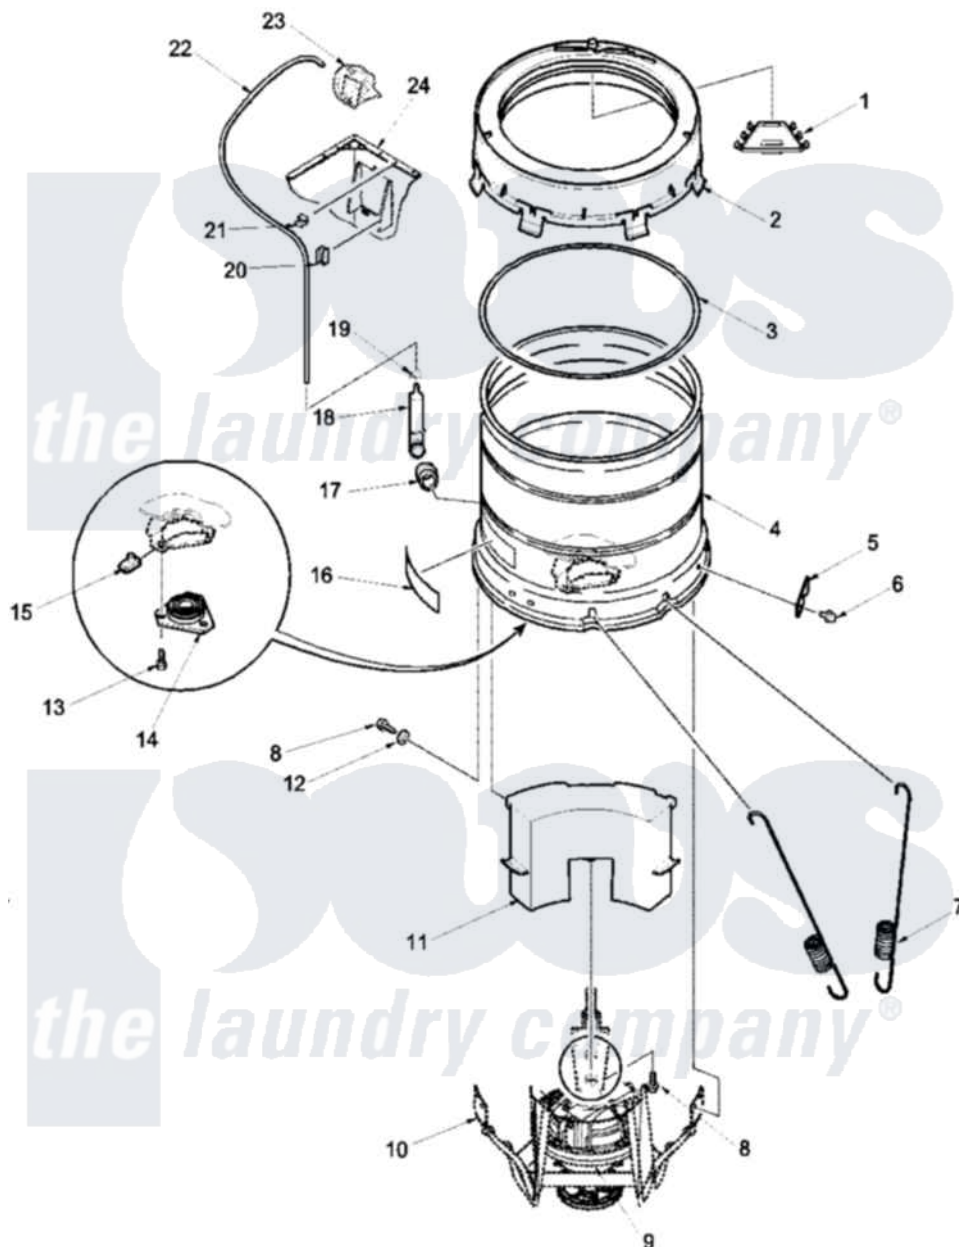

Amana LWD70AW (BOM: PLWD70AW) 09 - OUTER TUB, COVER, PRESSURE TUBE, AND COU

Amana Residential Amana LWD70AW (BOM: PLWD70AW) Washer Parts Parts Diagram 09 - OUTER TUB, COVER, PRESSURE TUBE, AND COU
 Click on the part number to view part

Item	Original Part Number	Replaced By	Status	Part Description
1	39079		Not Available	CHANNEL, WATER
2	37502	39169		Assembly Tub Cover Gasket And Channel
3	38359			Gasket, Tub Cover Large
4	37813P			Tub, Outer-Tall
5	27926			Plate, Leg .063
6	35369	40128701		Screw, 5/16-18 X .50
7	37575	40045202		Spring, Tall Tub
8	37766	40064301		Screw, 1/4-15 x 3/4 Hex
9	Y00000000		Not Available	SEE NOTE SEE NOTE TRANSMISSION ASSY
10	Y00000000		Not Available	SEE NOTE SEE NOTE WELDMENT AND BEARING ASSY
11	38770		Not Available	ASSY, COUNTERWEIGHT
12	37767	60096-8		Rail Shelf Support

13	36991	3400500	Bolt, 3405245 5/16-18 X 3/4
14	27182	40004201P	Main Bearing Assembly
15	27222		Nut, Retainer 5/16-18
16	500049		Not Available STICKER
17	29175	40037801	Grommet
18	30907	40008501	Assembly, Pressure Bulb
19	Y22294	596669	Clamp, Manifold
20	36985		Not Available CLIP, HOSE
21	21036		Clip, Cable
22	29213	39125	Tubing 31
23	Y00000000		Not Available SEE NOTE SEE NOTE PRESSURE SWITCH
24	34475WP	38612WP	Kit-Servic