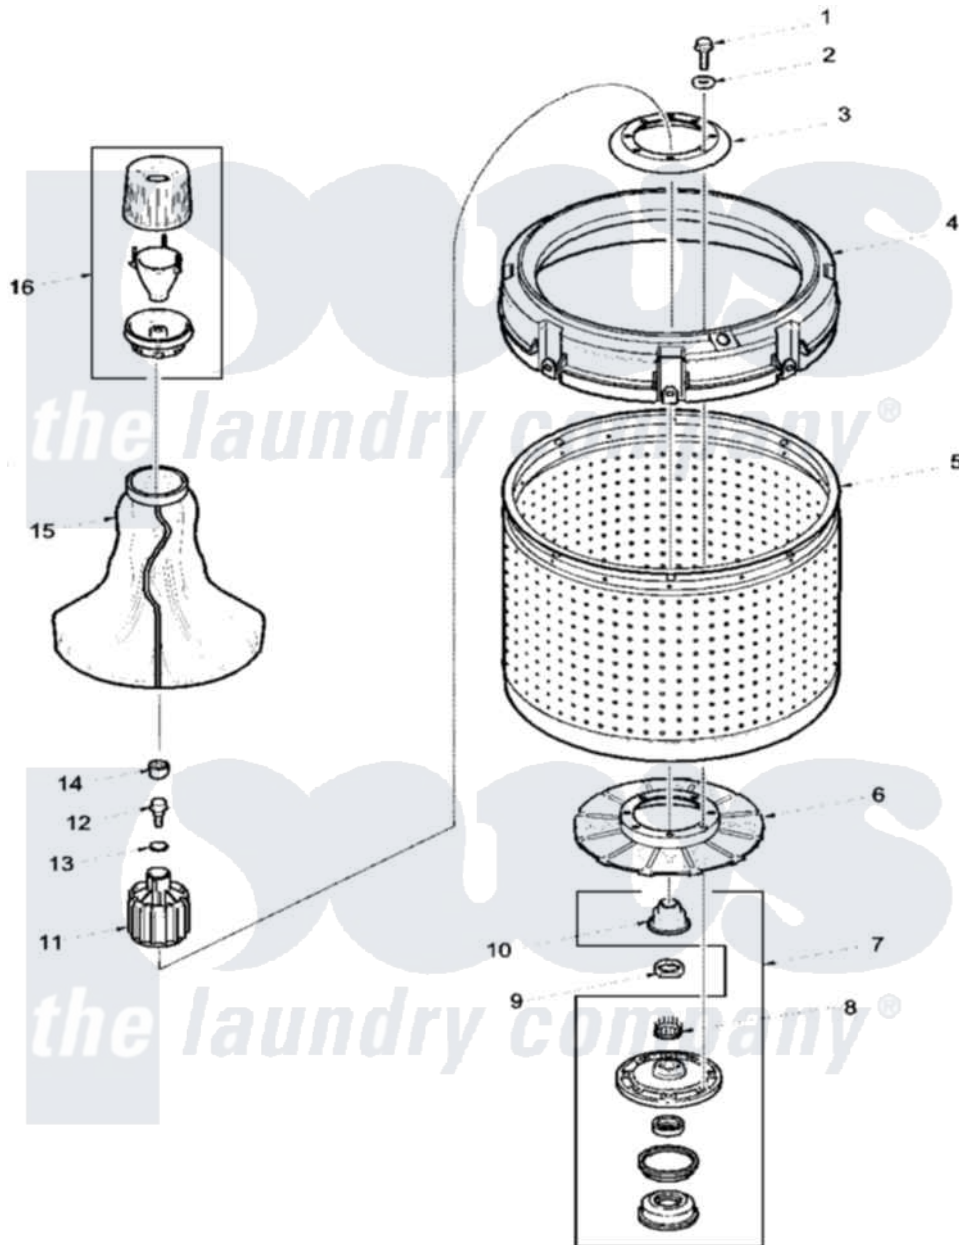

Amana LWD75AW (BOM: PLWD75AW) 01 - AGITATOR, DRIVE BELL, WASHTUB AND HUB

Amana Residential Amana LWD75AW (BOM: PLWD75AW) Washer Parts Parts Diagram 01 - AGITATOR, DRIVE BELL, WASHTUB AND HUB
 Click on the part number to view part

Item	Original Part Number	Replaced By	Status	Part Description
1	27202	W10116787		Screw
2	28094			Gasket
3	39113	R9900144		Kit- Wash
4	37411	27001052		Balance Ring
5	39136P	R9900144		Kit- Wash
6	39112	39371		Filter Lin
7	646P3	R9900552		Hub And Seal
8	29728	40008301		Insert, Spline
9	Y29220	40016301		Nut, Lock
10	36425	40016101		Seal, Bell Drive
11	36443P	R9900189		Kit, Drive Bell And Seal
12	34288	40065102		Screw, Shoulder 1/4
13	36472			O-Ring
14	36511	40008401		Plug, Bell
15	Y39156	40000501W		Agitator, Flex Vane