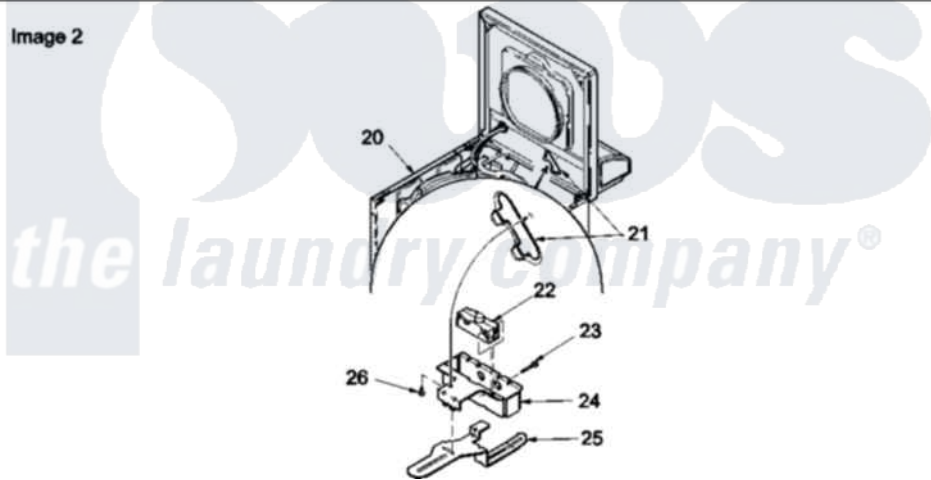

Amana LWD75AW (BOM: PLWD75AW) 02 - CABINET TOP, LOADING DOOR, AND DOOR SWIT

Image 1

Image 2

Amana Residential Amana LWD75AW (BOM: PLWD75AW) Washer Parts Parts Diagram 02 - CABINET TOP, LOADING DOOR, AND DOOR SWIT

[Click on the part number to view part](#)

Item	Original Part Number	Replaced By	Status	Part Description
1	37827WP		Not Available	LOADING DOOR
2	37782			Control Hood Back Panel
3	23962	W10116760		Screw
4	52909			Screw, 10B-16 X 1/2 HeX
5	24903		Not Available	STICKER,DISCONNECT POW
6	21903	211881		Grommet, Cord Part Not Used-Gas Models Only
7	35887	40063901		Clip, Hold Down
8	37992WP			Top, Home W/Bleach
9	36519		Not Available	CLIP
10	501086	90767		Screw, 8A X 3/8 HeX Washer Head Tapping
11	Y31644	27001200		Screw
12	38238WP	38335WP		Panel Frontw/Carton
13	38271	40034202		Clip, Spring