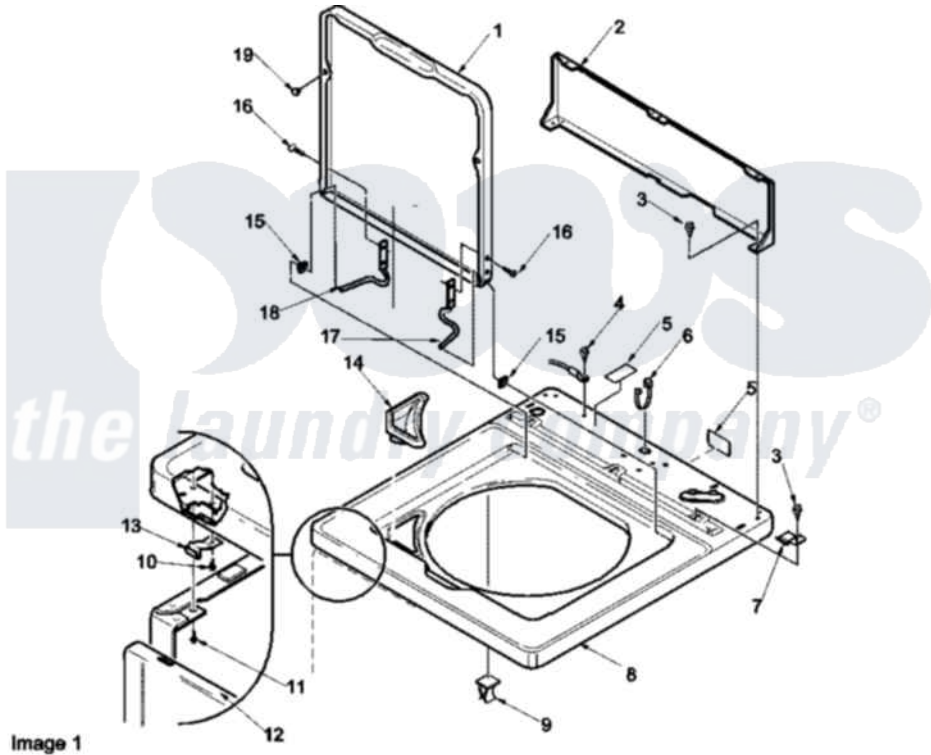

Amana LWD75AW (BOM: PLWD75AW) 02 - CABINET TOP, LOADING DOOR, AND DOOR SWIT

Image 1

Image 2

Amana Residential Amana LWD75AW (BOM: PLWD75AW) Washer Parts Parts Diagram 02 - CABINET TOP, LOADING DOOR, AND DOOR SWIT

[Click on the part number to view part](#)

Item	Original Part Number	Replaced By	Status	Part Description
1	37827WP		Not Available	LOADING DOOR
2	37782			Control Hood Back Panel
3	23962	W10116760		Screw
4	52909			Screw, 10B-16 X 1/2 HeX
5	24903		Not Available	STICKER,DISCONNECT POW
6	21903	211881		Grommet, Cord Part Not Used-Gas Models Only
7	35887	40063901		Clip, Hold Down
8	37992WP			Top, Home W/Bleach
9	36519		Not Available	CLIP
10	501086	90767		Screw, 8A X 3/8 HeX Washer Head Tapping
11	Y31644	27001200		Screw
12	38238WP	38335WP		Panel Frontw/Carton
13	38271	40034202		Clip, Spring