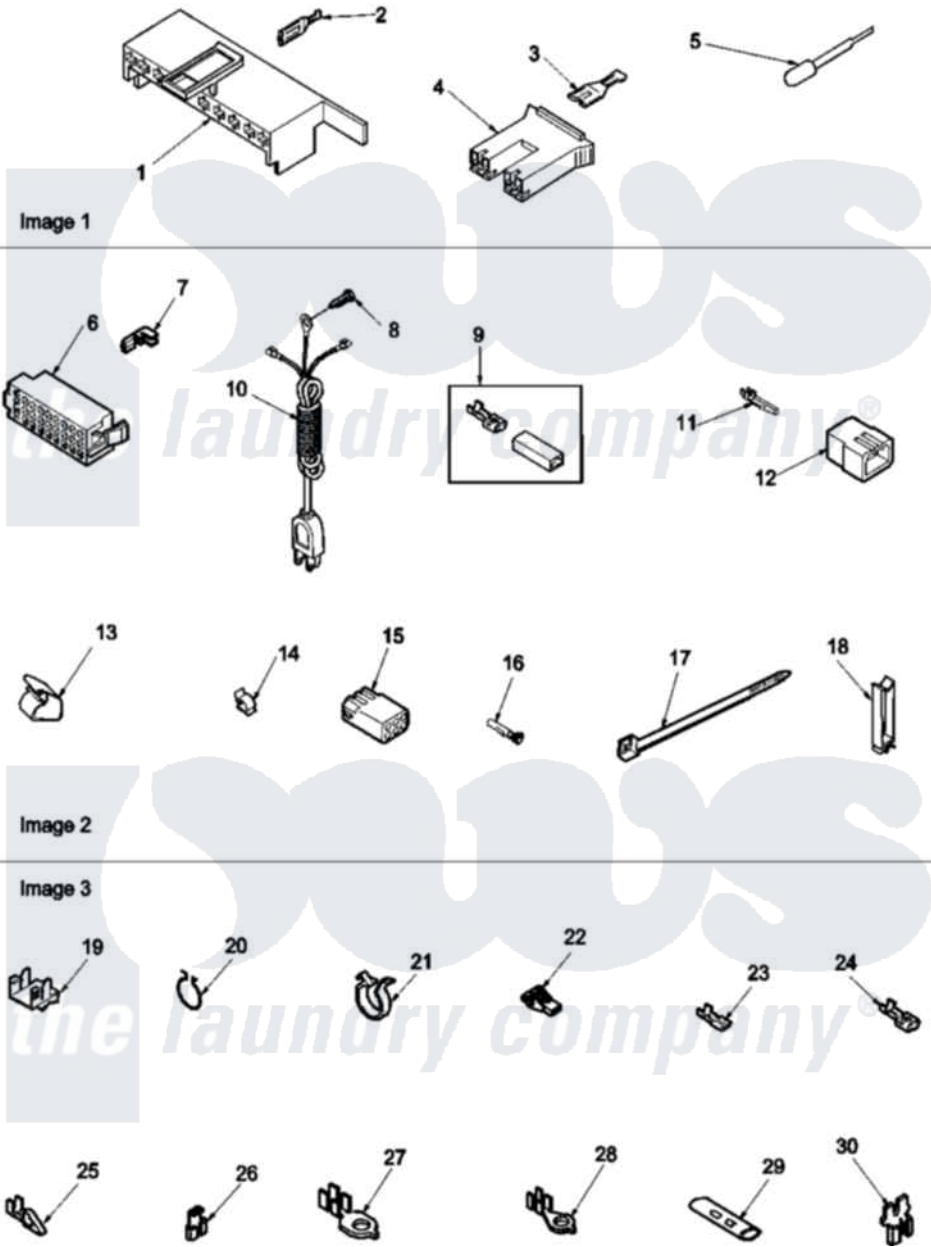

Amana LWD75AW (BOM: PLWD75AW) 03 - CONNECTION BLOCKS, EXTRACTOR TOOL, AND T

Amana Residential Amana LWD75AW (BOM: PLWD75AW) Washer Parts Parts Diagram 03 - CONNECTION BLOCKS, EXTRACTOR TOOL, AND T
 Click on the part number to view part

Item	Original Part Number	Replaced By	Status	Part Description
1	34677			10 Circuit Plug
2	Y00188			Molex Terminal
3	Y00121		Not Available	SPADE TERMINAL(12 GAUGE) (1/4 INCH-(2) 18 GAUGE WIRES O
4	34675		Not Available	PLUG
"	34676			Plug
5	283P4			Terminal Extractor Tool
6	32746			Housing, RH-24 Positi
"	34123			Housing, LH -24 Position
7	Y00188			Molex Terminal
8	52909			Screw, 10B-16 X 1/2 HeX
9	00234	00359		Terminal Ultra Pod 250 X032F
10	Y34458		Not Available	POWER CORD ALL
11	Y00116			Terminal, Pin-Male

12	23041		Plug, 6 Circuit
"	23033		Plug, 9 Circuit
"	26302	Not Available	PLUG,1 CIRCUIT
13	35521	Not Available	CLIP,HARNESS HOLDER
14	21036		Clip, Cable
15	26301		Receptacle, Molex
"	26708		Receptacle, 6 Circuit
"	26163		Receptacle, 9 Circuit
16	Y00117	5011-XX	093 Female Socket
17	36466	M0321209	Tie-Electrical
18	36274	Not Available	CLIP, HARNESS
19	Y00161	B5733302	Clip, Ground
20	51291		Clip, Wire
21	504034		Clip, Wire
22	70210	Not Available	INSULATOR,BLUE
23	00112		Terminal, Spade-3/16 Fe
24	Y00119	Not Available	SPADE TERMINAL(18 GAUGE) (1/4 INCH-(1) 18 GAUGE WIRE)
25	00220	Not Available	TERMINAL,CRIMP-SINGLE
26	Y00120		Terminal, Flag-1/4 Fema
27	Y00113	Not Available	TERMINAL,RING-1/4 STUD
28	00110		No.10 18 Gauge Wire
29	21091	Not Available	CONNECTOR TWO 1/4 INCH MALE
30	29673	Not Available	DOUBLE CONNECTOR