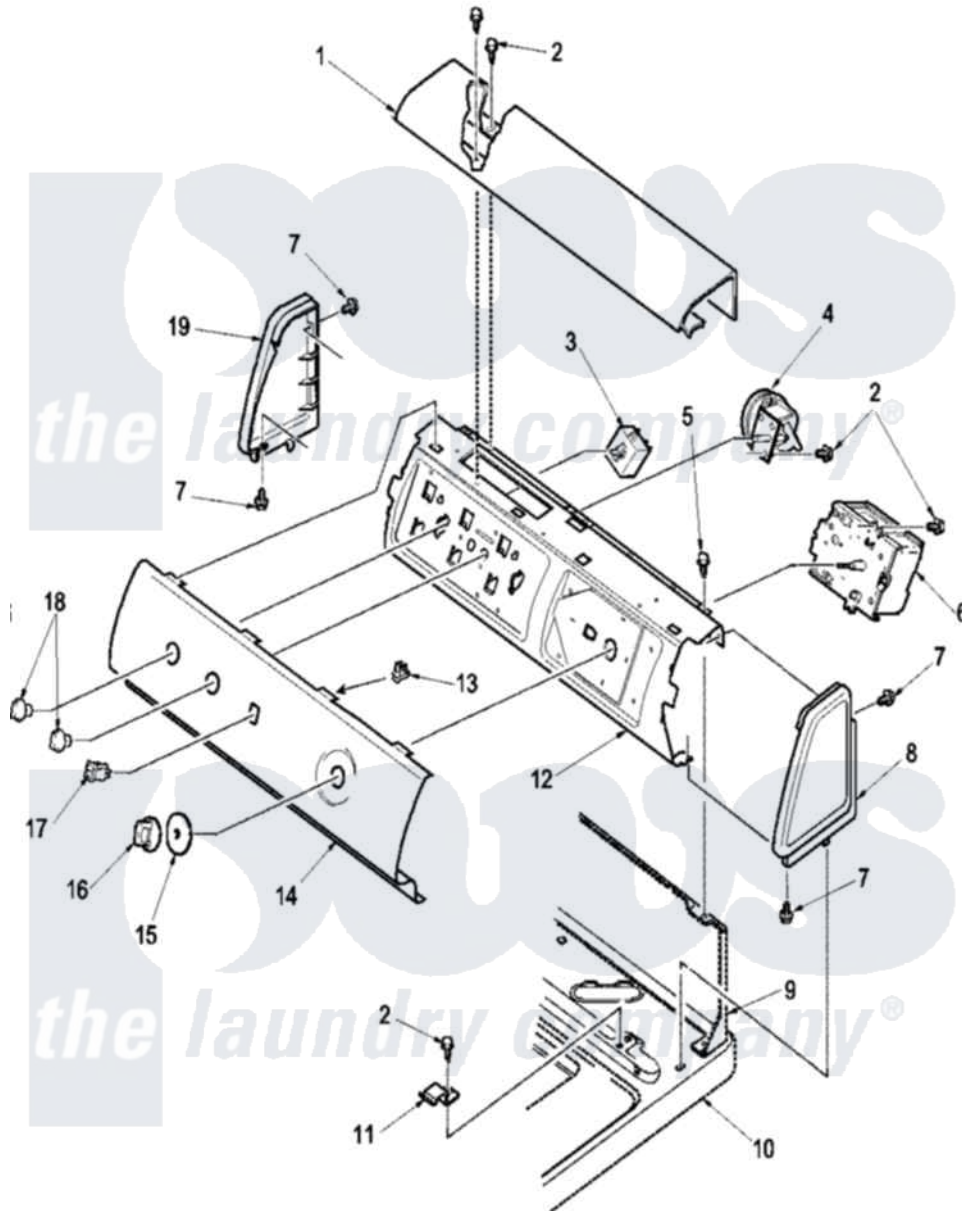

Amana LWD75AW (BOM: PLWD75AW) 04 - CONTROL PANEL

Amana Residential Amana LWD75AW (BOM: PLWD75AW) Washer Parts Parts Diagram 04 - CONTROL PANEL
 Click on the part number to view part

Item	Original Part Number	Replaced By	Status	Part Description
1	38231W	39905W		Cover Top
2	23962	W10116760		Screw
3	36335	40046601		Switch, Temperature Select
4	39023	40055101		Switch, Pressure
5	34904	489355		Screw, 8 X 1/2
6	37919		Not Available	TIMER, 115V/60HZ 6 CYC
7	501086	90767		Screw, 8A X 3/8 HeX Washer Head Tapping
8	504008W		Not Available	CAP-END RH
9	37782			Control Hood Back Panel
10	37992WP			Top, Home W/Bleach
11	35887	40063901		Clip, Hold Down
12	38171		Not Available	PANEL, CONTROL SUPPORT
13	Y00161	B5733302		Clip, Ground
14	38562W		Not Available	PANEL, GRAPHIC-AMANA
15	36700W			Knob Skirt
16	35333W			Knob, Timer

17 [38424W](#)

Switch, Rocker

18 [36701W](#)

Knob

19 504009W

[40012702W](#)

Endcap