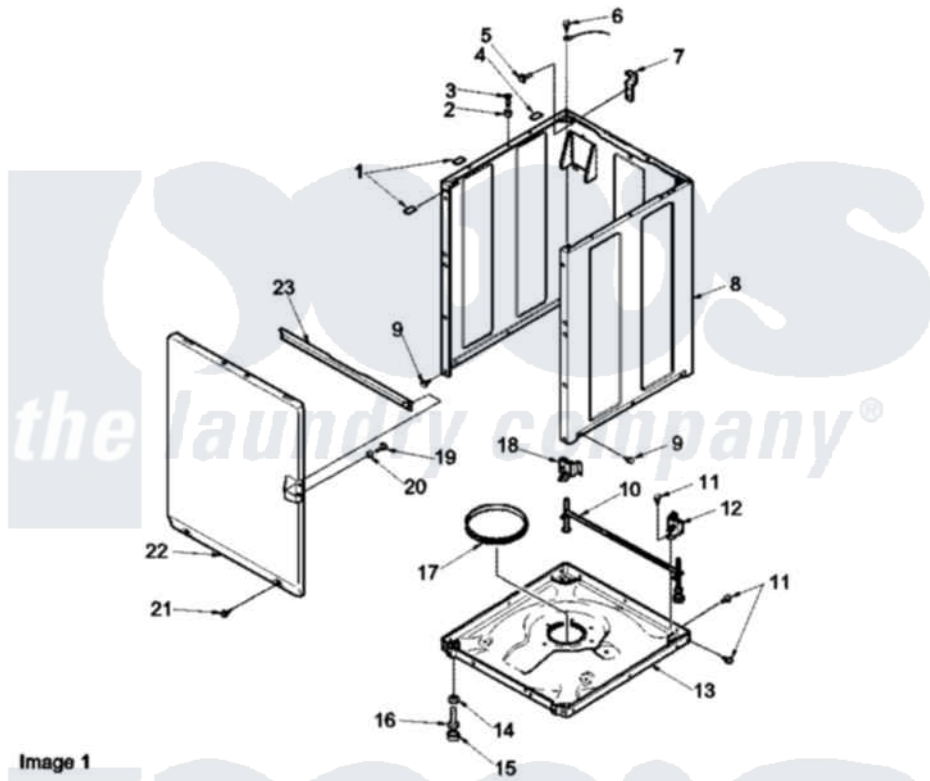

# Amana LWD75AW (BOM: PLWD75AW) 05 - FRONT PANEL, BASE AND CABINET, AND SPECI

Image 1

Image 2

Image 3

Amana Residential Amana LWD75AW (BOM: PLWD75AW) Washer Parts Diagram 05 - FRONT PANEL, BASE AND CABINET, AND SPECI  
 Click on the part number to view part

Item	Original Part Number	Replaced By	Status	Part Description
1	<a href="#">Y56128</a>			Pad, Bumper
2	56079	<a href="#">505187</a>		Locator, Panel
3	32671	<a href="#">Y014874</a>		Screw, Idler Arm And Sleeve
4	<a href="#">36226</a>			Pad, Bumper .25
5	34499		Not Available	SCREW, No.10B X 1/4 TAP IN HX
6	51784		Not Available	SCREW,10B-16 X 1/2 HEX
7	<a href="#">Y27103</a>			Hinge, Hold-Down Lug
8	34475WP	<a href="#">38612WP</a>		Kit-Servic
9	27196	<a href="#">27001200</a>		Screw
10	<a href="#">34443</a>			Assembly, Leg And Stabilier
11	35148		Not Available	SCREW,1/4-14 X 3/8 HX HD
12	36036		Not Available	BRACKET,SLL-RIGHT
13	37807	<a href="#">39788</a>		Assembly- Base
14	Y21899	<a href="#">40038101</a>		Nut, Leg