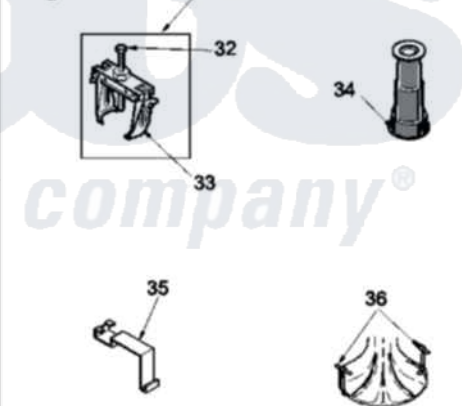

# Amana LWD75AW (BOM: PLWD75AW) 05 - FRONT PANEL, BASE AND CABINET, AND SPECI

Image 1

Image 2

Image 3

Amana Residential Amana LWD75AW (BOM: PLWD75AW) Washer Parts Diagram 05 - FRONT PANEL, BASE AND CABINET, AND SPECI  
 Click on the part number to view part

Item	Original Part Number	Replaced By	Status	Part Description
1	<a href="#">Y56128</a>			Pad, Bumper
2	56079	<a href="#">505187</a>		Locator, Panel
3	32671	<a href="#">Y014874</a>		Screw, Idler Arm And Sleeve
4	<a href="#">36226</a>			Pad, Bumper .25
5	34499		Not Available	SCREW, No.10B X 1/4 TAP IN HX
6	51784		Not Available	SCREW,10B-16 X 1/2 HEX
7	<a href="#">Y27103</a>			Hinge, Hold-Down Lug
8	34475WP	<a href="#">38612WP</a>		Kit-Servic
9	27196	<a href="#">27001200</a>		Screw
10	<a href="#">34443</a>			Assembly, Leg And Stabilier
11	35148		Not Available	SCREW,1/4-14 X 3/8 HX HD
12	36036		Not Available	BRACKET,SLL-RIGHT
13	37807	<a href="#">39788</a>		Assembly- Base
14	Y21899	<a href="#">40038101</a>		Nut, Leg