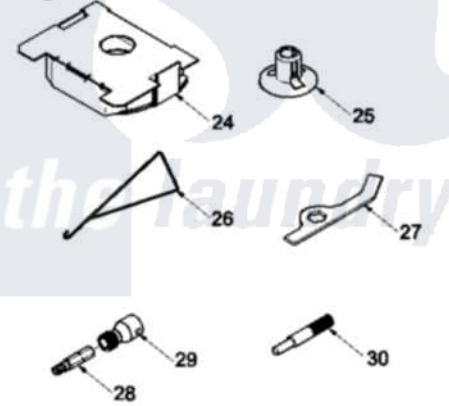

# Amana LWD75AW (BOM: PLWD75AW) 05 - FRONT PANEL, BASE AND CABINET, AND SPECI

Image 1

Image 2

Image 3

Amana Residential Amana LWD75AW (BOM: PLWD75AW) Washer Parts Diagram 05 - FRONT PANEL, BASE AND CABINET, AND SPECI  
 Click on the part number to view part

Item	Original Part Number	Replaced By	Status	Part Description
1	<a href="#">Y56128</a>			Pad, Bumper
2	56079	<a href="#">505187</a>		Locator, Panel
3	32671	<a href="#">Y014874</a>		Screw, Idler Arm And Sleeve
4	<a href="#">36226</a>			Pad, Bumper .25
5	34499		Not Available	SCREW, No.10B X 1/4 TAP IN HX
6	51784		Not Available	SCREW,10B-16 X 1/2 HEX
7	<a href="#">Y27103</a>			Hinge, Hold-Down Lug
8	34475WP	<a href="#">38612WP</a>		Kit-Servic
9	27196	<a href="#">27001200</a>		Screw
10	<a href="#">34443</a>			Assembly, Leg And Stabilier
11	35148		Not Available	SCREW,1/4-14 X 3/8 HX HD
12	36036		Not Available	BRACKET,SLL-RIGHT
13	37807	<a href="#">39788</a>		Assembly- Base
14	Y21899	<a href="#">40038101</a>		Nut, Leg