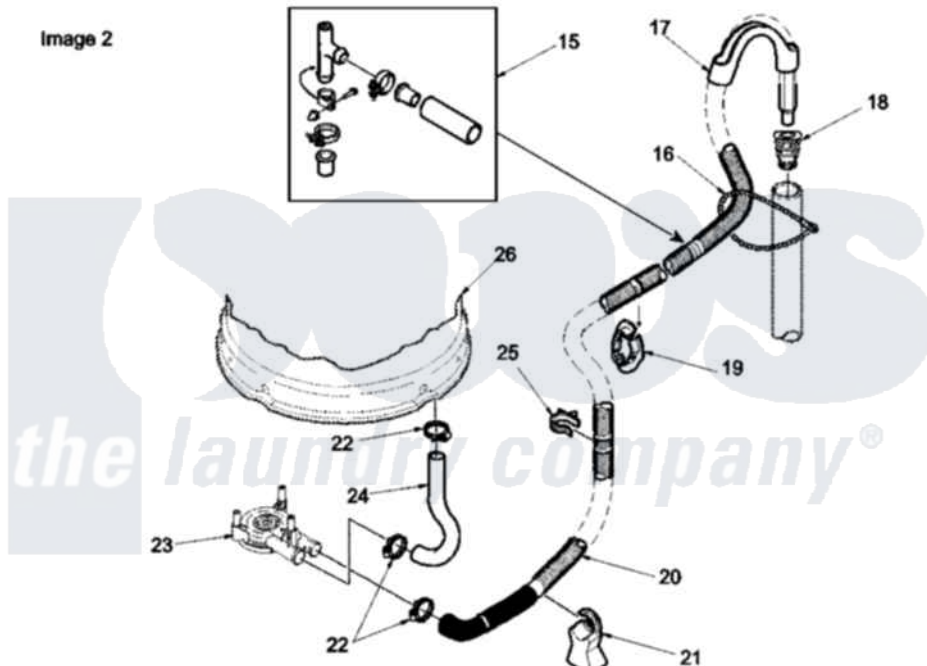

Amana LWD75AW (BOM: PLWD75AW) 07 - MIXING VALVE AND HOSE(INLET, FILLER, AND

Image 1

Image 2

Amana [Residential Amana LWD75AW \(BOM: PLWD75AW\) Washer Parts](#) Parts Diagram 07 - MIXING VALVE AND HOSE(INLET, FILLER, AND
[Click on the part number to view part](#)

Item	Original Part Number	Replaced By	Status	Part Description
1	38155			Hose, Mix Valve To TU
2	503661	27001200		Screw
3	29210			Hose Clamp
4	34475WP	38612WP		Kit-Service
5	37502	39169		Assembly Tub Cover Gasket And Channel
6	28330P	202860		Inlet Hose Assembly
"	20617		Not Available	HOSE, INLET (8 FT)
"	20618	21001467		Hose- 10'
7	28605	22002960		Strainer, Washer Inlet
8	20290	Y013783		Washer, Inlet Hose
9	34972	39407		Bracket, Valve
10	24122	22002960		Strainer, Washer Inlet
11	38495	R0131578		Valve-Inlet
12	501086	00767		Screw, 8A X 3/8 HeX Washer

12	301000	30707		Head Tapping
13	34500	22001900		Preventer, Back Flow
14	36801	596669		Clamp, Manifold
15	562P3	76660		Break-Sphn
16	33489	8539404		Tie-Wire
17	33615	22003814		Retainer, Drain Hose
18	36878	40008101		Adapter, Standpipe
19	32219			Relief, Strain
20	38062	40053901		Hose, Drain
21	38732	40044901		Stand, Hose
22	36802	285655		Clamp, Hose
23	Y00000000		Not Available	SEE NOTE SEE NOTE PUMP ASSEMBLY
24	38351	40094201		Hose, Tub To Pump
25	36014			Clip, Retainer-Hose
26	Y00000000		Not Available	SEE NOTE SEE NOTE OUTER TUB