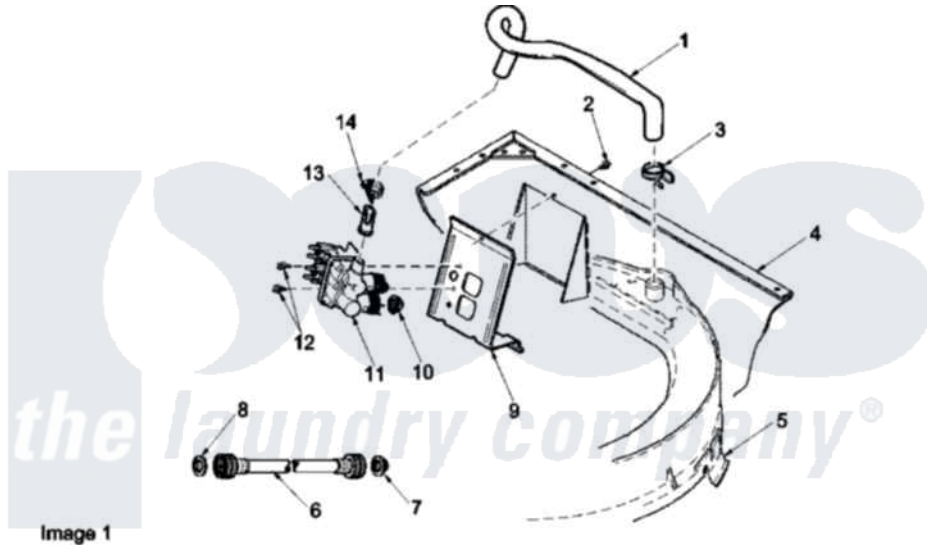

Amana LWD75AW (BOM: PLWD75AW) 07 - MIXING VALVE AND HOSE(INLET, FILLER, AND

Image 1

Image 2

Amana [Residential Amana LWD75AW \(BOM: PLWD75AW\) Washer Parts](#) Parts Diagram 07 - MIXING VALVE AND HOSE(INLET, FILLER, AND
[Click on the part number to view part](#)

Item	Original Part Number	Replaced By	Status	Part Description
1	38155			Hose, Mix Valve To TU
2	503661	27001200		Screw
3	29210			Hose Clamp
4	34475WP	38612WP		Kit-Service
5	37502	39169		Assembly Tub Cover Gasket And Channel
6	28330P	202860		Inlet Hose Assembly
"	20617		Not Available	HOSE, INLET (8 FT)
"	20618	21001467		Hose- 10'
7	28605	22002960		Strainer, Washer Inlet
8	20290	Y013783		Washer, Inlet Hose
9	34972	39407		Bracket, Valve
10	24122	22002960		Strainer, Washer Inlet
11	38495	R0131578		Valve-Inlet
12	501086	00767		Screw, 8A X 3/8 HeX Washer

12	301000	30707		Head Tapping
13	34500	22001900		Preventer, Back Flow
14	36801	596669		Clamp, Manifold
15	562P3	76660		Break-Sphn
16	33489	8539404		Tie-Wire
17	33615	22003814		Retainer, Drain Hose
18	36878	40008101		Adapter, Standpipe
19	32219			Relief, Strain
20	38062	40053901		Hose, Drain
21	38732	40044901		Stand, Hose
22	36802	285655		Clamp, Hose
23	Y00000000		Not Available	SEE NOTE SEE NOTE PUMP ASSEMBLY
24	38351	40094201		Hose, Tub To Pump
25	36014			Clip, Retainer-Hose
26	Y00000000		Not Available	SEE NOTE SEE NOTE OUTER TUB