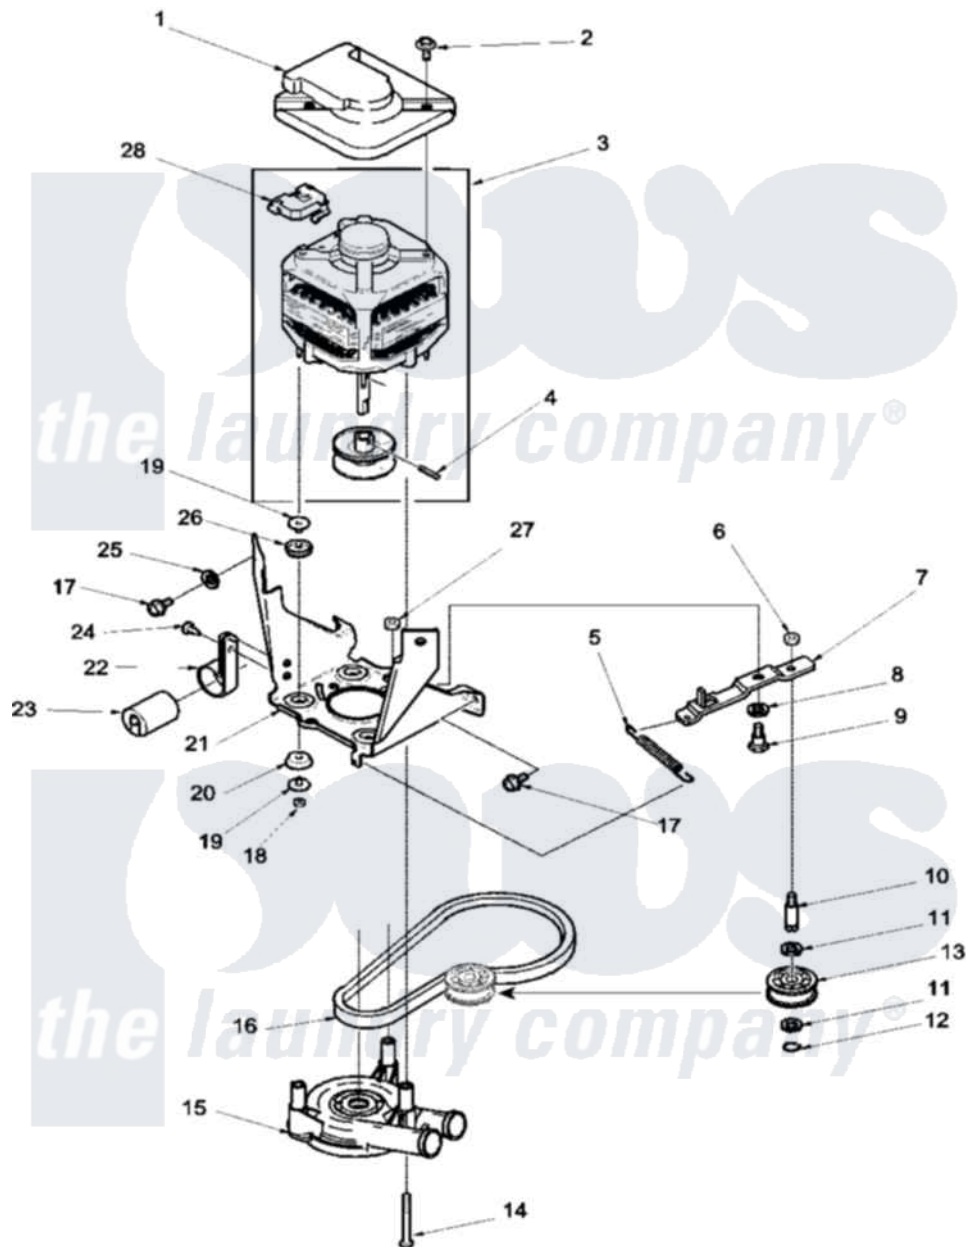

Amana LWD75AW (BOM: PLWD75AW) 08 - MOTOR, BELT, PUMP, AND IDLER ASSY

Amana Residential Amana LWD75AW (BOM: PLWD75AW) Washer Parts Parts Diagram 08 - MOTOR, BELT, PUMP, AND IDLER ASSY

[Click on the part number to view part](#)

Item	Original Part Number	Replaced By	Status	Part Description
1	34754	40112301		Shield, Motor
2	36639	4312464		Screw
3	38037	12002133		Motor-Drive
4	10416			Pin, Roll
5	38012	40061401		Spring, Idler Lever
6	28803	2221070		Clamp, Nylon
7	38011	40041002		Lever, Idler
8	81392	40054701		Washer
9	27229	40038901		Screw, 1/4-20
10	38228	56461		Shaft
11	52549			Washer, 501 ID X3/4 Odx
12	23748			Ring, Retaining
13	38225	40045001		Idler Pulley Assembly
14	Y34565	40063701		Screw, 10-16 x 1.75
15	36863P	27001233		Pump

16	38174	27001006	Belt, Spin And Agitator
17	35369	40128701	Screw, 5/16-18 X .50
18	35423	3400029	Nut, Adapter Plate
19	38325	40053701	Post, Isolator
20	38396	40054301	Mount, Motor Lower
21	37445	Not Available	MOTOR MOUNTING BRACKET
22	37535	357030	Clamp, Capacitor
23	37377	Y39661	Capacitor
24	52909		Screw, 10B-16 X 1/2 HeX
25	37772	Not Available	WASHER, ALUMINUM .34X
26	38395	40053801	Mount, Motor Upper
27	52566	27001225	Nut, Jam Mid Lock 1/4-20
28	35632	Not Available	SWITCH, MOTOR