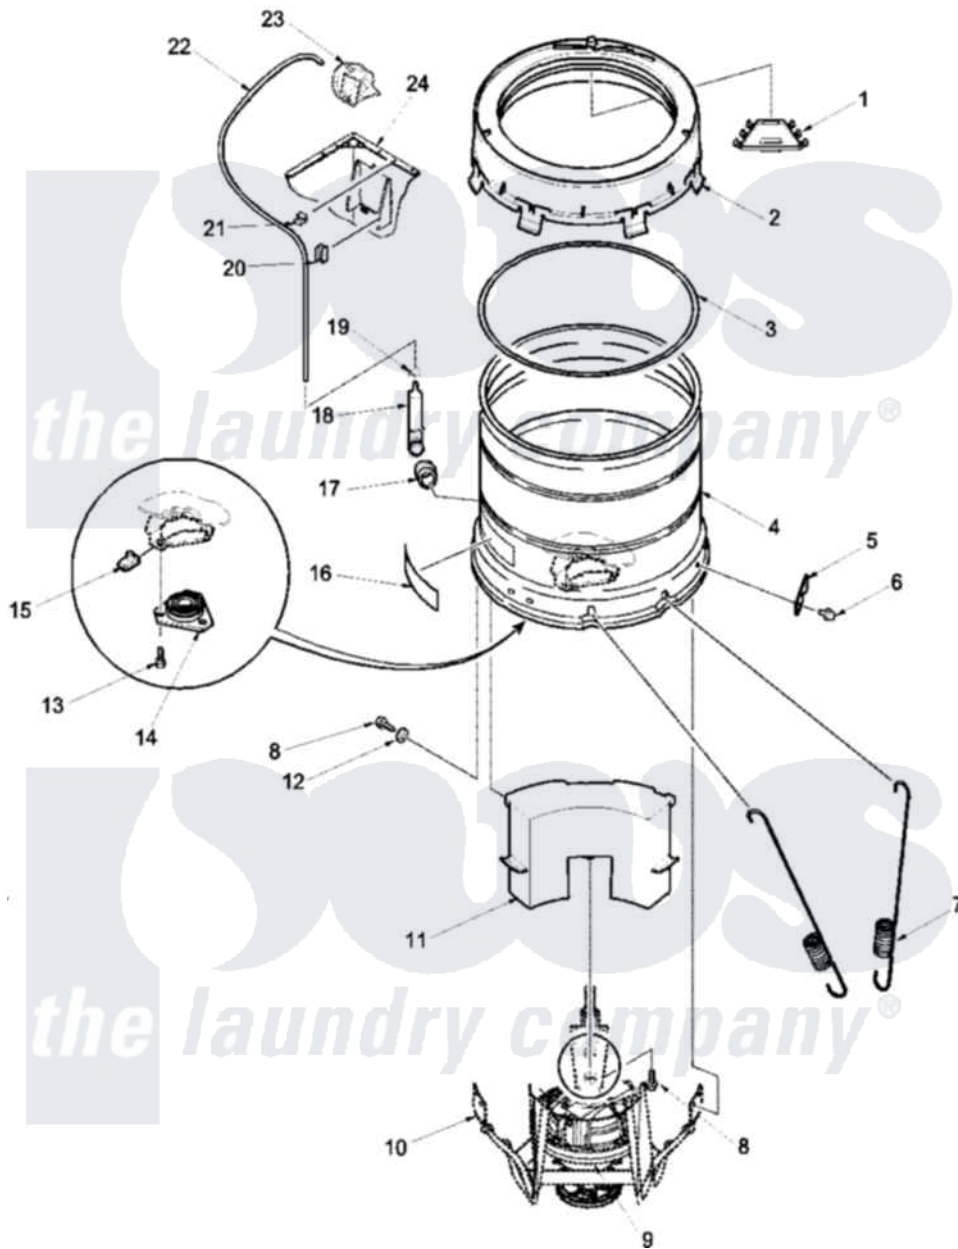

**Amana LWD75AW (BOM: PLWD75AW) 09 - OUTER TUB, COVER, PRESSURE TUBE, AND COU**

Amana Residential Amana LWD75AW (BOM: PLWD75AW) Washer Parts Parts Diagram 09 - OUTER TUB, COVER, PRESSURE TUBE, AND COU  
 Click on the part number to view part

Item	Original Part Number	Replaced By	Status	Part Description
1	39079		Not Available	CHANNEL, WATER
2	37502	<a href="#">39169</a>		Assembly Tub Cover Gasket And Channel
3	<a href="#">38359</a>			Gasket, Tub Cover Large
4	<a href="#">37813P</a>			Tub, Outer-Tall
5	<a href="#">27926</a>			Plate, Leg .063
6	35369	<a href="#">40128701</a>		Screw, 5/16-18 X .50
7	37575	<a href="#">40045202</a>		Spring, Tall Tub
8	37766	<a href="#">40064301</a>		Screw, 1/4-15 x 3/4 Hex
9	Y00000000		Not Available	SEE NOTE SEE NOTE TRANSMISSION ASSY
10	Y00000000		Not Available	SEE NOTE SEE NOTE WELDMENT AND BEARING ASSY
11	38770		Not Available	ASSY, COUNTERWEIGHT
12	37767	<a href="#">60096-8</a>		Rail Shelf Support

13	36991	<a href="#">3400500</a>	Bolt, 3405245 5/16-18 X 3/4
14	27182	<a href="#">40004201P</a>	Main Bearing Assembly
15	<a href="#">27222</a>		Nut, Retainer 5/16-18
16	500049		Not Available STICKER
17	29175	<a href="#">40037801</a>	Grommet
18	30907	<a href="#">40008501</a>	Assembly, Pressure Bulb
19	Y22294	<a href="#">596669</a>	Clamp, Manifold
20	36985		Not Available CLIP, HOSE
21	<a href="#">21036</a>		Clip, Cable
22	29213	<a href="#">39125</a>	Tubing 31
23	Y00000000		Not Available SEE NOTE SEE NOTE PRESSURE SWITCH
24	34475WP	<a href="#">38612WP</a>	Kit-Servic