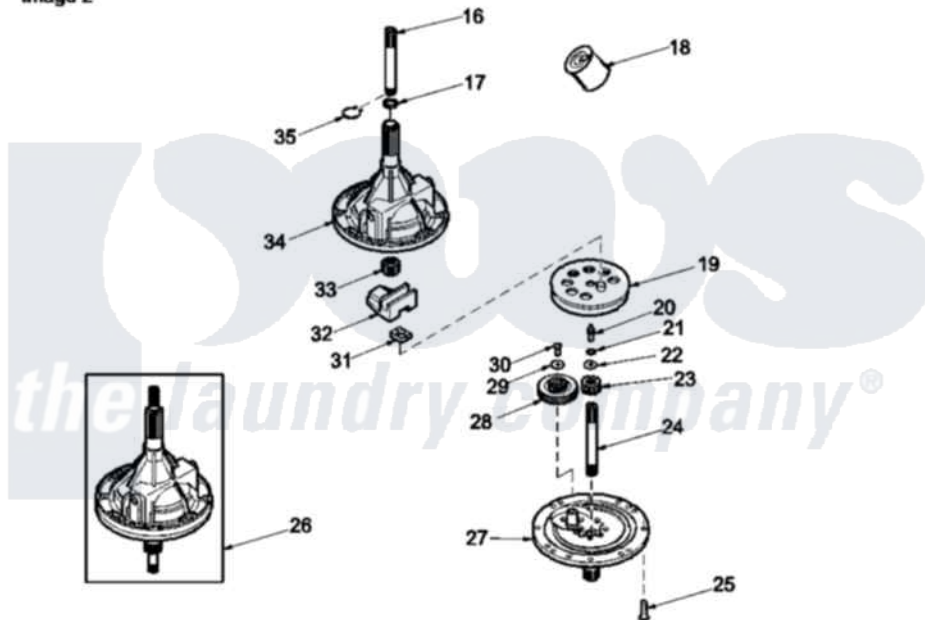

# Amana LWD75AW (BOM: PLWD75AW) 10 - WELDMENT AND BEARING ASSY, BRAKE AND PUL

Image 1

Image 2

Amana Residential Amana LWD75AW (BOM: PLWD75AW) Washer Parts Parts Diagram 10 - WELDMENT AND BEARING ASSY, BRAKE AND PUL  
 Click on the part number to view part

Item	Original Part Number	Replaced By	Status	Part Description
1	Y00000000		Not Available	SEE NOTE SEE NOTE OUTER TUB
2	Y00000000		Not Available	SEE NOTE SEE NOTE TRANSMISSION ASSY (IMAGE 2)
3	28944R	<a href="#">40004001</a>		Bearing, Main
4	<a href="#">39253</a>			Assembly, Weld And Bearing
5	38505	<a href="#">R9900474</a>		Brake Assembly
6	637P3	<a href="#">R0000014</a>		Kit, Brake Pad
7	37836	<a href="#">40064401</a>		Screw
8	35535	<a href="#">40065701</a>		Washer, 2 Odx.63 ID
9	27015	<a href="#">40063201</a>		Washer, Flat
10	38426	<a href="#">40047102</a>		Pulley, Spin/Agit
11	37807	<a href="#">39788</a>		Assembly- Base
12	37937	<a href="#">40037401</a>		Ring, Friction
13	27220	<a href="#">40063401</a>		Screw, 1/4-20 x 5/8 Hex

14	26509	<a href="#">40041501</a>	Washer
15	Y38008	<a href="#">40047402</a>	Helix, Plastic
16	<a href="#">Y36570</a>		Shaft, Output
17	<a href="#">35092</a>		Washer, 3628id X 1.00 X .056
18	<a href="#">27243P</a>		Oil, CW Transmission F-
19	<a href="#">26577</a>		Assembly, Gear And Stud
20	27030	Not Available	SCREW, 1/4-20 SPECIAL
21	<a href="#">21456</a>		Lockwasher, 1/4 Intshkp
22	26509	<a href="#">40041501</a>	Washer
23	37405	Not Available	PINION, DRIVE
24	<a href="#">38268</a>		Shaft, Input
25	32814	Not Available	SCREW, 1/4-20X7/8 SERRA
26	38165P	<a href="#">12002177</a>	Transmison
27	<a href="#">Y37471</a>		Assembly, Transmission Cover
28	<a href="#">37404</a>		Gear, Reduction
29	29260	Not Available	WASHER
30	<a href="#">29273</a>		Screw, 1/4-20 X 3/8
31	<a href="#">26493</a>		Slide
32	<a href="#">Y31526</a>		Rack
33	<a href="#">27003</a>		Pinion, Agitator
34	33223	Not Available	ASSY, TRANSMISSION CASE
35	<a href="#">27197</a>		Ring, Retaining
NI	37577P	Not Available	SEALANT