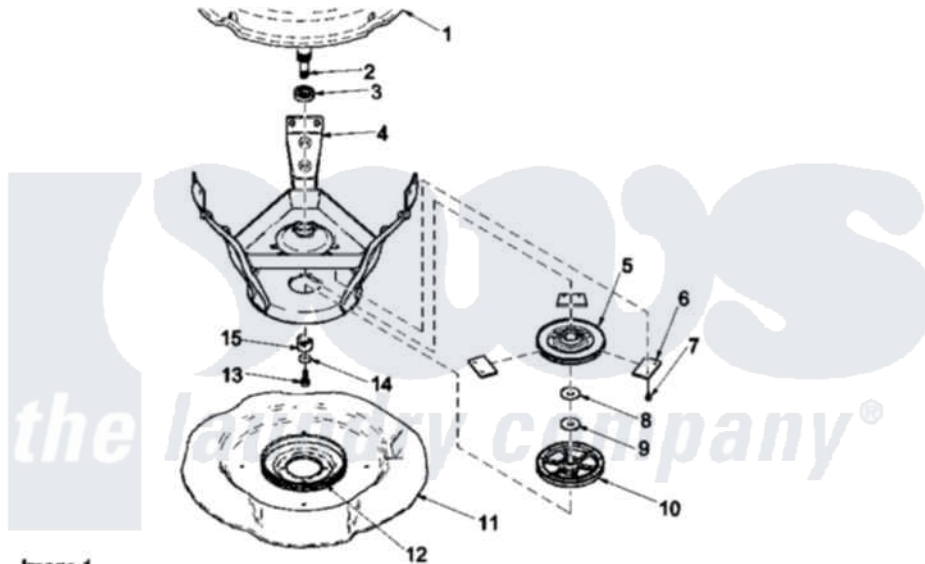

# Amana LWD75AW (BOM: PLWD75AW) 10 - WELDMENT AND BEARING ASSY, BRAKE AND PUL

Image 1

Image 2

Amana Residential Amana LWD75AW (BOM: PLWD75AW) Washer Parts Parts Diagram 10 - WELDMENT AND BEARING ASSY, BRAKE AND PUL  
 Click on the part number to view part

Item	Original Part Number	Replaced By	Status	Part Description
1	Y00000000		Not Available	SEE NOTE SEE NOTE OUTER TUB
2	Y00000000		Not Available	SEE NOTE SEE NOTE TRANSMISSION ASSY (IMAGE 2)
3	28944R	<a href="#">40004001</a>		Bearing, Main
4	<a href="#">39253</a>			Assembly, Weld And Bearing
5	38505	<a href="#">R9900474</a>		Brake Assembly
6	637P3	<a href="#">R0000014</a>		Kit, Brake Pad
7	37836	<a href="#">40064401</a>		Screw
8	35535	<a href="#">40065701</a>		Washer, 2 Odx.63 ID
9	27015	<a href="#">40063201</a>		Washer, Flat
10	38426	<a href="#">40047102</a>		Pulley, Spin/Agit
11	37807	<a href="#">39788</a>		Assembly- Base
12	37937	<a href="#">40037401</a>		Ring, Friction
13	27220	<a href="#">40063401</a>		Screw, 1/4-20 x 5/8 Hex

14	26509	<a href="#">40041501</a>	Washer
15	Y38008	<a href="#">40047402</a>	Helix, Plastic
16	<a href="#">Y36570</a>		Shaft, Output
17	<a href="#">35092</a>		Washer, 3628id X 1.00 X .056
18	<a href="#">27243P</a>		Oil, CW Transmission F-
19	<a href="#">26577</a>		Assembly, Gear And Stud
20	27030	Not Available	SCREW, 1/4-20 SPECIAL
21	<a href="#">21456</a>		Lockwasher, 1/4 Intshkp
22	26509	<a href="#">40041501</a>	Washer
23	37405	Not Available	PINION, DRIVE
24	<a href="#">38268</a>		Shaft, Input
25	32814	Not Available	SCREW, 1/4-20X7/8 SERRA
26	38165P	<a href="#">12002177</a>	Transmison
27	<a href="#">Y37471</a>		Assembly, Transmission Cover
28	<a href="#">37404</a>		Gear, Reduction
29	29260	Not Available	WASHER
30	<a href="#">29273</a>		Screw, 1/4-20 X 3/8
31	<a href="#">26493</a>		Slide
32	<a href="#">Y31526</a>		Rack
33	<a href="#">27003</a>		Pinion, Agitator
34	33223	Not Available	ASSY, TRANSMISSION CASE
35	<a href="#">27197</a>		Ring, Retaining
NI	37577P	Not Available	SEALANT