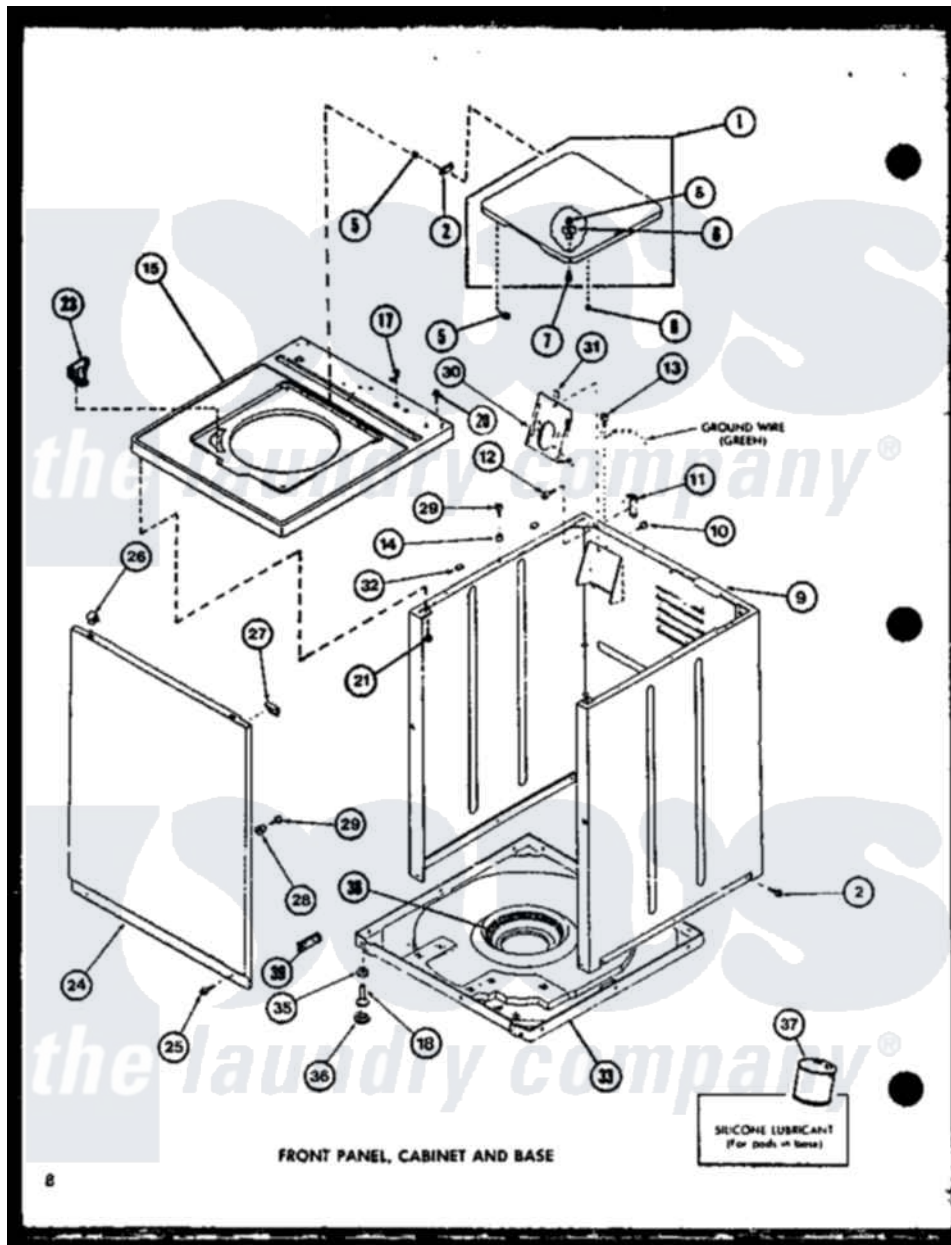

Amana LWD773 (BOM: P7804717W W) 01 - FRONT PANEL

Amana Residential Amana LWD773 (BOM: P7804717W W) Washer Parts Parts Diagram 01 - FRONT PANEL
 Click on the part number to view part

Item	Original Part Number	Replaced By	Status	Part Description
1	R0603144		Not Available	LID "L"
"	R0603145	31314WP		Assembly
2	R0605695		Not Available	HINGE
5	R0603579	27625		Bushing
6	R0603504			Actuator, Door Switch
7	R0600008	26769		Assembly, Screw And Washer
8	R0606501	40038001		Bumper
9	R0603115	38612WP		Kit-Service
"	R0603090	38612LP		Kit Service Cabinet
10	R0600009		Not Available	SCREW
11	R0605528	Y27103		Hinge, Hold-Down Lug
12	R0600032	3390631		Screw, 10-16 X 3/8
13	R0600033	489464		Screw
14	R0603524	505187		Locator, Panel
15	R0603142	32808LP		Assembly Top And Carton
"	R0603143	32808WP		Assembly Top And Carton

17	R0601502	211881	Grommet, Cord Part Not Used- Gas Models Only
18	R0600030	22003428	Leg, Adjustable
20	R0600040		Not Available SCREW
21	R0600096		Not Available SCREW
23	R0603503		Not Available BLEACH DISPENSER
24	R0603116	32708WP	Panel Front
"	R0603052	32708LP	Panel, Front
25	R0600029	27001200	Screw
26	R0601520	22001650	Fastener, Spring
27	R0603526		Not Available PROTECTOR
28	R0603525		Not Available LOCATER LUG
29	R0600031	Y014874	Screw, Idler Arm And Sleeve
30	R0605527	39407	Bracket, Valve
31	R0601007	54038	NUt, Speed U-Type
32	R0606519	Y56128	Pad, Bumper
33	R0603107	31653P	Assembly, Base-Complete- G90
35	R0601016	40038101	Nut, Leg
36	R0606518	40016001	Foot, Rubber
37	R0608002	26594P	Grease, Silicone - 2 Oz Tube
39	R0610052		Not Available SNUBBER PAD
"	R0608012	511637P	Adh Dow 737 Clr 3 Oz Tube
NI	R0603599		Not Available ENCLOSURE, WIRE HARNES