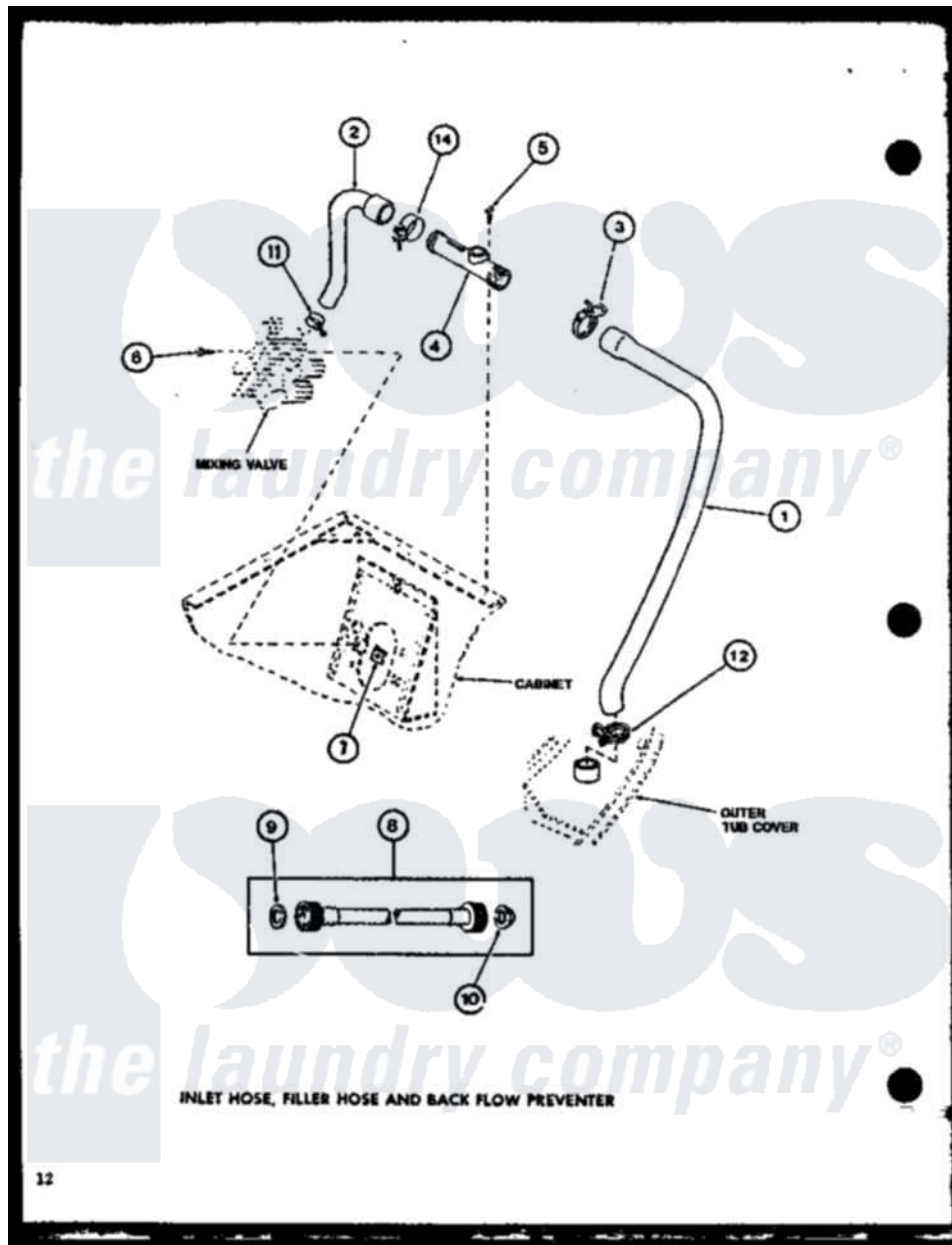

Amana LWD773 (BOM: P7804717W W) 02 - INLET HOSE

Amana Residential Amana LWD773 (BOM: P7804717W W) Washer Parts Parts Diagram 02 - INLET HOSE
 Click on the part number to view part

Item	Original Part Number	Replaced By	Status	Part Description
1	R0606548	31140		Hose, Water Inlet
2	R0606503	27183		Hose, Mixing Valve
3	R0601541	285655		Clamp, Hose
4	R0605507	34280		Assembly, Backflow Prevento
5	R0600004	W10116760		Screw
6	R0600009		Not Available	SCREW
7	R0601007	54038		NUt, Speed U-Type
8	R0606504	202860		Inlet Hose Assembly
9	R0600505	Y013783		Washer, Inlet Hose
10	R0600504	22002960		Strainer, Washer Inlet
11	R0601505	285655		Clamp, Hose
12	R0601542	29210		Hose Clamp
14	R0601505	285655		Clamp, Hose