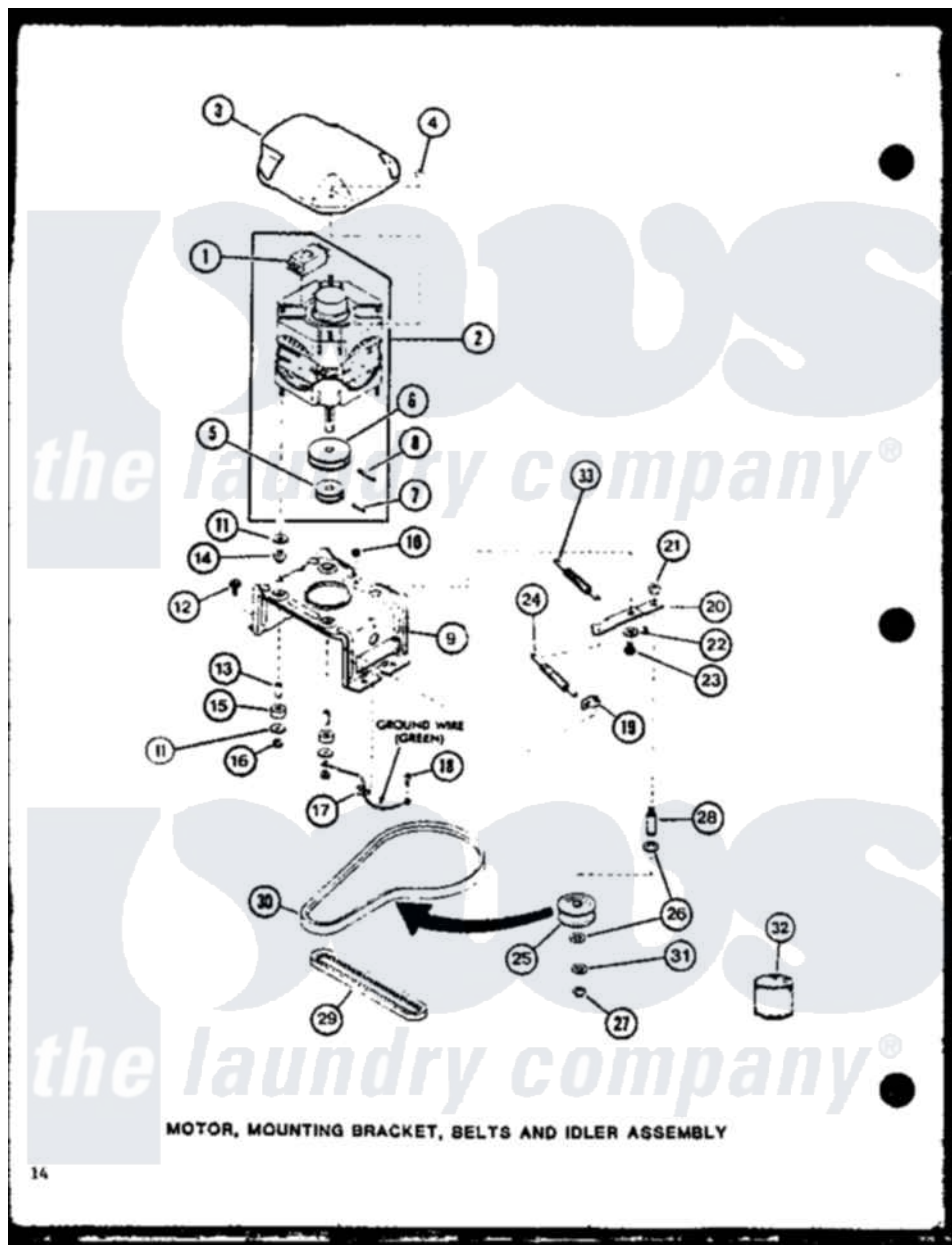

Amana LWD773 (BOM: P7804717W W) 04 - MOTOR

Amana Residential Amana LWD773 (BOM: P7804717W W) Washer Parts Parts Diagram 04 - MOTOR
 Click on the part number to view part

Item	Original Part Number	Replaced By	Status	Part Description
1	R0602508		Not Available	24139 SWITCH
"	R0602510		Not Available	MOTOR SWITCH
2	R0607002	27179P		Motor-Drve
3	R0603011	27136		Shield, Motor
4	R0601008	27201		Locknut
5	R0609501		Not Available	PULLEY, MOTOR
6	R0609502		Not Available	PULLEY, MOTOR
7	R0601508	10416		Pin, Roll
8	R0601509		Not Available	ROLL PIN
9	R0605514		Not Available	MOTOR MTG BRACKET
10	R0601011	27001225		Nut, Jam Mid Lock 1/4-20
11	R0600510		Not Available	WASHER
12	R0600098	27001200		Screw
13	R0603511		Not Available	SPACER
14	R0606509		Not Available	RUBBER MTG
15	R0606510		Not Available	RUBBER MTG

16	YR0601010	23604	Nut, Hex 10-32 Lock
17	R0601507	B5733302	Clip, Ground
18	R0600017		Not Available SCREW
19	R0601539	28849	Clip, Spring
20	R0605684	40041002	Lever, Idler
21	R0601031	358160	Nut
22	R0600506	40054701	Washer
23	R0600016	40038901	Screw, 1/4-20
24	R0605539	37366	Spring, Idler
25	R0609508		Not Available PULLEY, IDLER
26	R0600552	Y29443	Washer, Felt
27	R0601527	23748	Ring, Retaining
28	R0605538	28802	Shaft, Idler
29	R0606507	27155	Belt, Pump
30	R0606539	28808	Belt, Agitate And Spin
31	R0600526	52549	Washer, 501 ID X3/4 Odx
32	R0608011		Not Available HI TEMP LUBE
33	R0605683		Not Available SPRING, HELPER