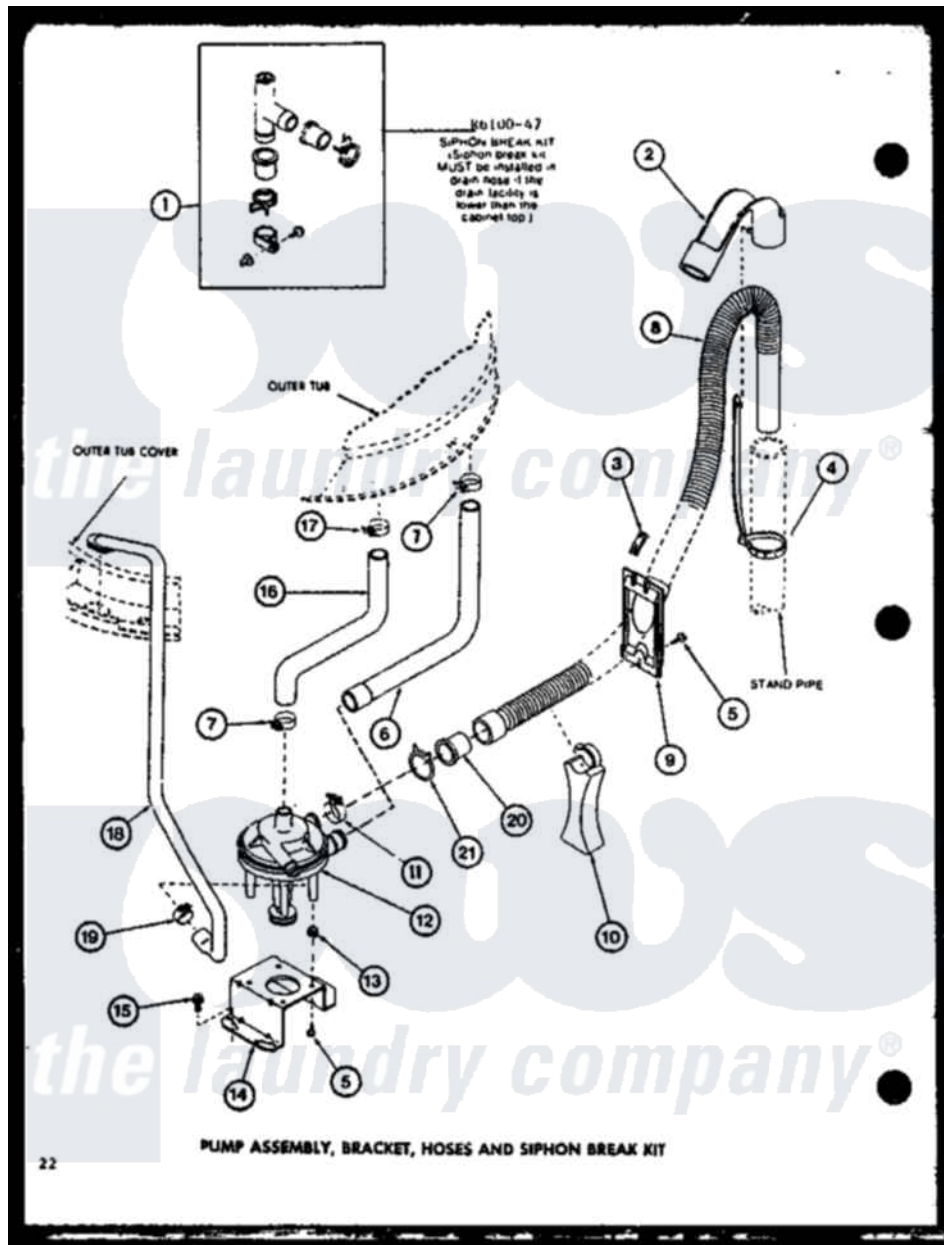

Amana LWD773 (BOM: P7804717W W) 09 - PUMP ASSY

Amana Residential Amana LWD773 (BOM: P7804717W W) Washer Parts Parts Diagram 09 - PUMP ASSY
 Click on the part number to view part

Item	Original Part Number	Replaced By	Status	Part Description
1	R0610047	76660		Break-Sphn
2	R0603546	22003814		Retainer, Drain Hose
3	R0601545		Not Available	CLIP, HOSE RETAINER
4	R0603548	8539404		Tie-Wire
5	R0600029	27001200		Screw
6	R0606514		Not Available	HOSE
7	R0601515	285655		Clamp, Hose
8	R0606547	39952		Hose- Drai
9	R0603544		Not Available	HOSE RETAINER
10	R0603547		Not Available	HOSE SUPPORT
11	R0601516	285655		Clamp, Hose
12	R0610501	31968		Assembly, Pump NA
13	R0601014	31098		Screw, 10-10 5/8 Unslot
14	R0605524	27105		Bracket, Pump Mounting
15	R0600098	27001200		Screw
16	R0606513		Not Available	HOSE

17	R0601505	285655	Clamp, Hose
18	R0606512		RECIRCULATING HOSE
19	R0601517	285655	Clamp, Hose
20	R0603545		HOSE ADAPTER
21	R0601544		HOSE CLAMP