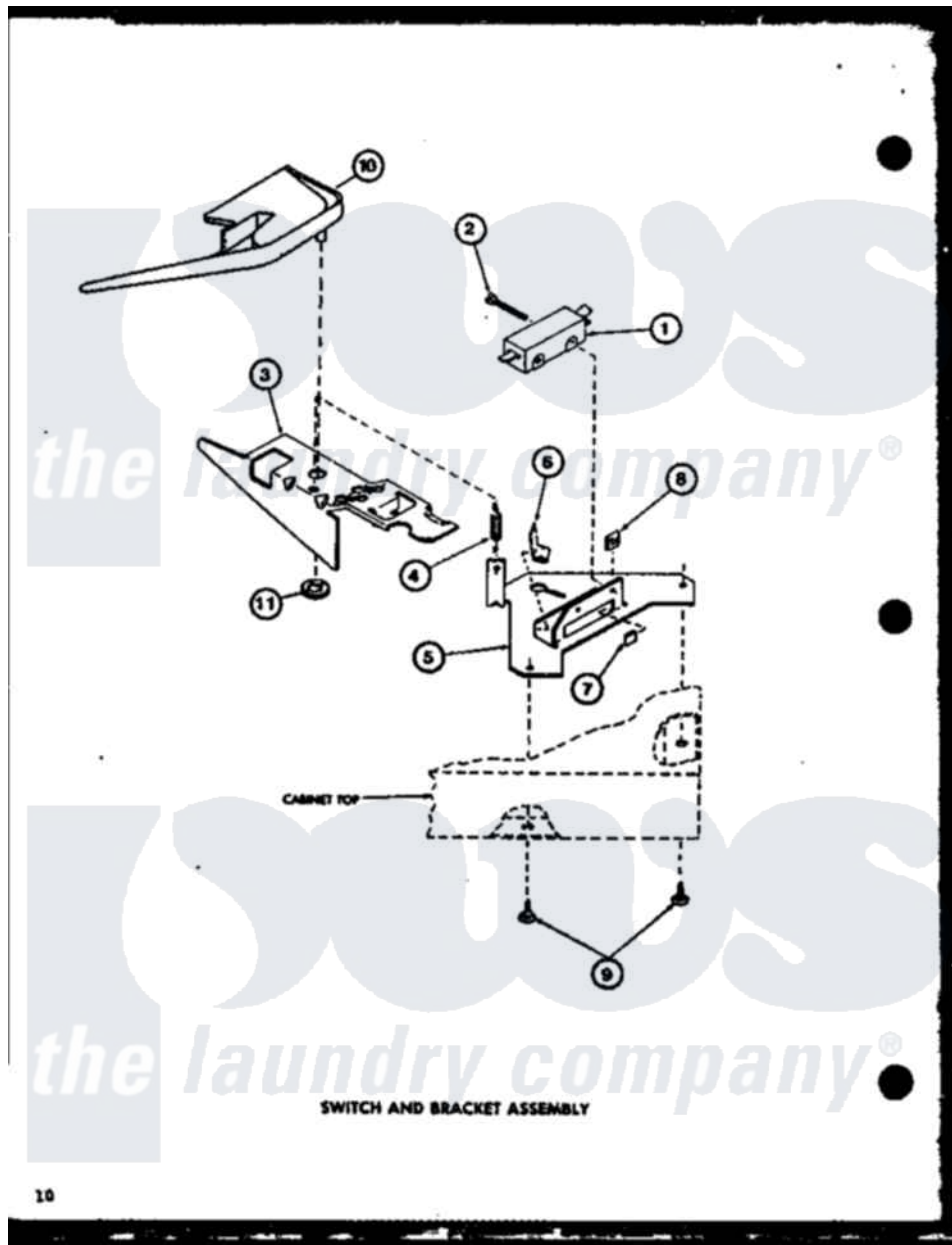

Amana LWD773 (BOM: P7804717W W) 10 - SWITCH AND BRACKET ASSY

Amana Residential Amana LWD773 (BOM: P7804717W W) Washer Parts Parts Diagram 10 - SWITCH AND BRACKET ASSY

[Click on the part number to view part](#)

Item	Original Part Number	Replaced By	Status	Part Description
1	R0602507	<a href="#">27612</a>		Switch, Lid
2	R0600011		Not Available	SCREW
3	R0605504	<a href="#">27602</a>		Lever, Out-Of-Bal Switch
4	R0605506		Not Available	SPRING
5	R0605505		Not Available	BRACKET
6	R0601503		Not Available	U-CLIP
7	R0601504	<a href="#">27610</a>		Clip, U
8	R0601006		Not Available	NUT
9	R0600012	<a href="#">489464</a>		Screw
10	R0605671		Not Available	SWITCH SHIELD
11	R0601032	<a href="#">29043</a>		Nut, Push
NI	R0603601		Not Available	ENCLOSURE, LID SWITCH