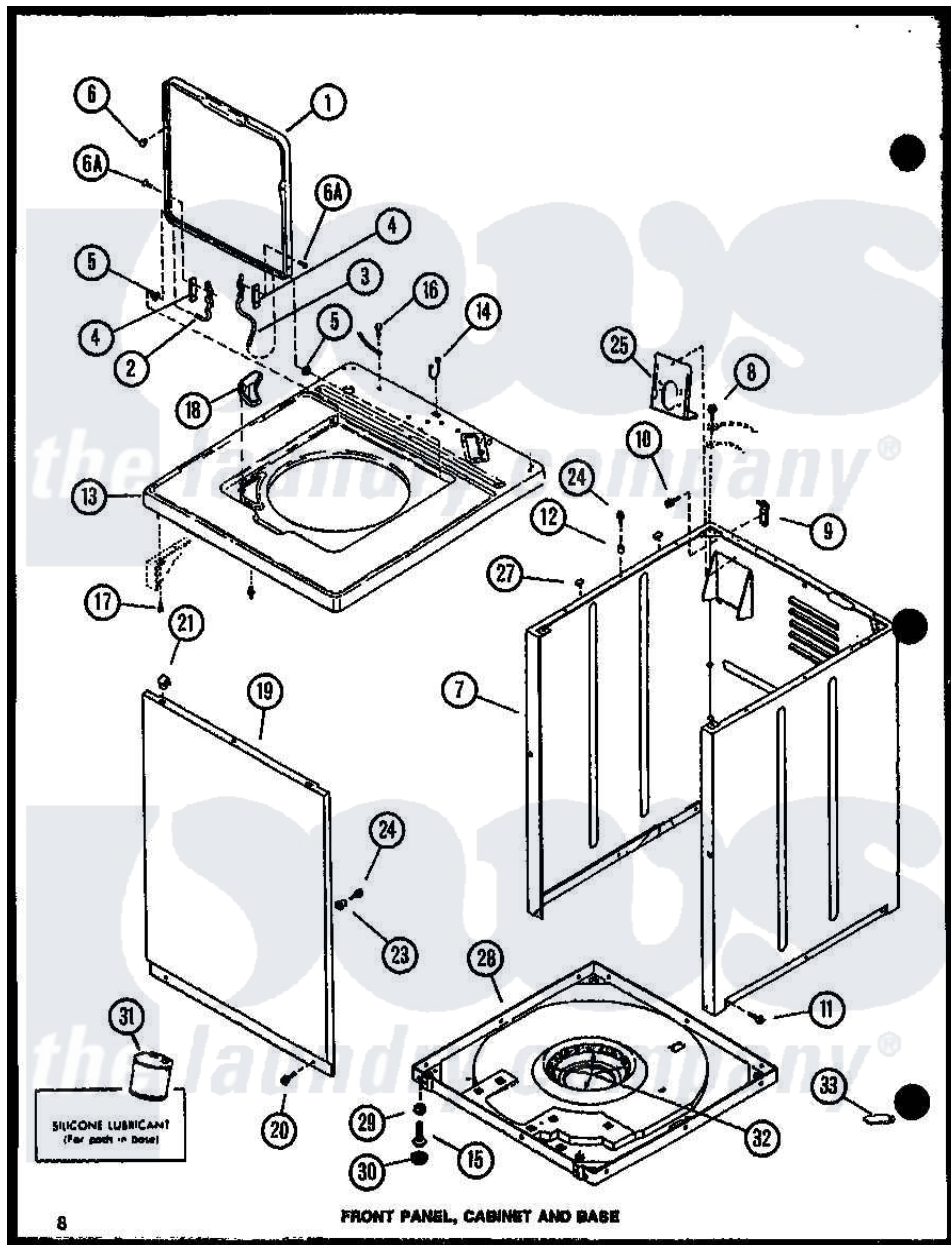

Amana LWD773L (BOM: P1122802W L) 02 - FRONT PANEL

Amana [Residential Amana LWD773L \(BOM: P1122802W L\) Washer Parts](#) Parts Diagram 02 - FRONT PANEL

[Click on the part number to view part](#)

Item	Original Part Number	Replaced By	Status	Part Description
1	R0603232	33541WP		Lid, W/Instructions
"	R0603233	33541LP		Lid, W/Instructions
2	R0605724	36438		Hinge, Lid Left
3	R0605725	36437		Hinge, Lid R
4	R0604522		Not Available	GASKET
5	R0603609	40008201		Bushing, Hinge
6	R0600107	W10119828		Screw, Lid Hinge Mounting
"	R0606555	40038001		Bumper
7	R0603090	38612LP		Kit Service Cabinet
"	R0603091	38612WP		Kit-Service
8	R0600009		Not Available	SCREW
9	R0605528	Y27103		Hinge, Hold-Down Lug
10	R0600032	3390631		Screw, 10-16 X 3/8
11	R0600029	27001200		Screw
12	R0603524	505187		Locator, Panel
13	R0603235		Not Available	TOP CABINET W

"	R0603236		Not Available	TOP CABINET L
14	R0601502	211881		Grommet, Cord Part Not Used- Gas Models Only
15	R0600030	22003428		Leg, Adjustable
16	R0600040		Not Available	SCREW
17	R0600096		Not Available	SCREW
18	R0603610		Not Available	DISPENSER, BLEACH
19	R0603051		Not Available	FRONT PANEL H GOLD
"	R0603052	32708LP		Panel, Front
"	R0603116	32708WP		Panel Front
20	R0600029	27001200		Screw
21	R0601520	22001650		Fastener, Spring
23	R0603525		Not Available	LOCATER LUG
24	R0600102	Y014874		Screw, Idler Arm And Sleeve
25	R0605726	39407		Bracket, Valve
27	R0606519	Y56128		Pad, Bumper
28	R0603107	31653P		Assembly, Base-Complete- G90
29	R0601016	40038101		Nut, Leg
30	R0606518	40016001		Foot, Rubber
31	R0608002	26594P		Grease, Silicone - 2 Oz Tube
32	R0610052		Not Available	SNUBBER PAD
33	R0608012	511637P		Adh Dow 737 Clr 3 Oz Tube