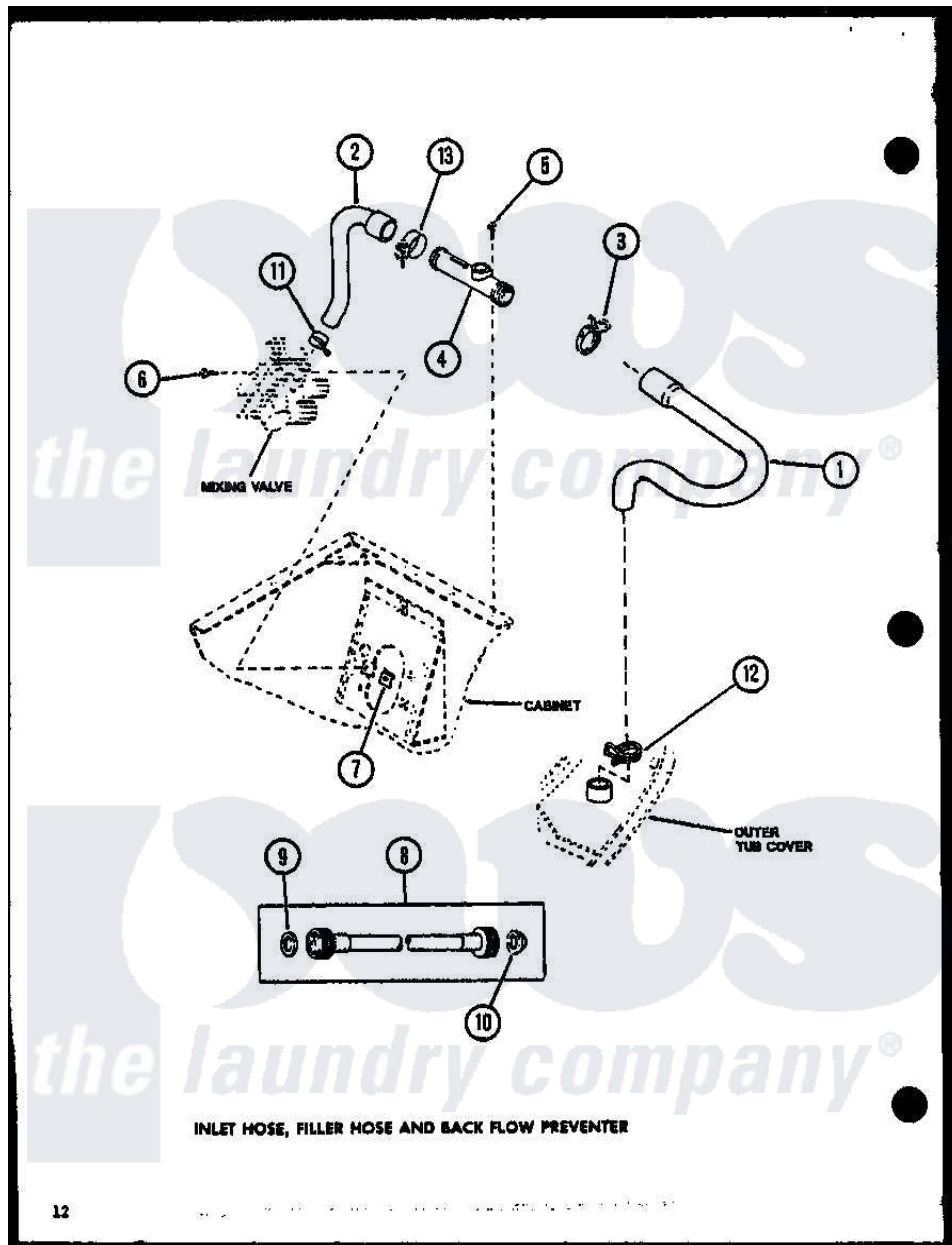

Amana LWD773L (BOM: P1122802W L) 03 - INLET HOSE

Amana Residential Amana LWD773L (BOM: P1122802W L) Washer Parts Parts Diagram 03 - INLET HOSE
 Click on the part number to view part

Item	Original Part Number	Replaced By	Status	Part Description
1	R0606556	33186		Hose, Water Inlet
2	R0606503	27183		Hose, Mixing Valve
3	R0601541	285655		Clamp, Hose
4	R0605507	34280		Assembly, Backflow Prevento
5	R0600004	W10116760		Screw
6	R0600009		Not Available	SCREW
7	R0601007	54038		NUt, Speed U-Type
8	R0606504	202860		Inlet Hose Assembly
9	R0600505	Y013783		Washer, Inlet Hose
10	R0600504	22002960		Strainer, Washer Inlet
11	R0601505	285655		Clamp, Hose
12	R0601542	29210		Hose Clamp
13	R0601505	285655		Clamp, Hose